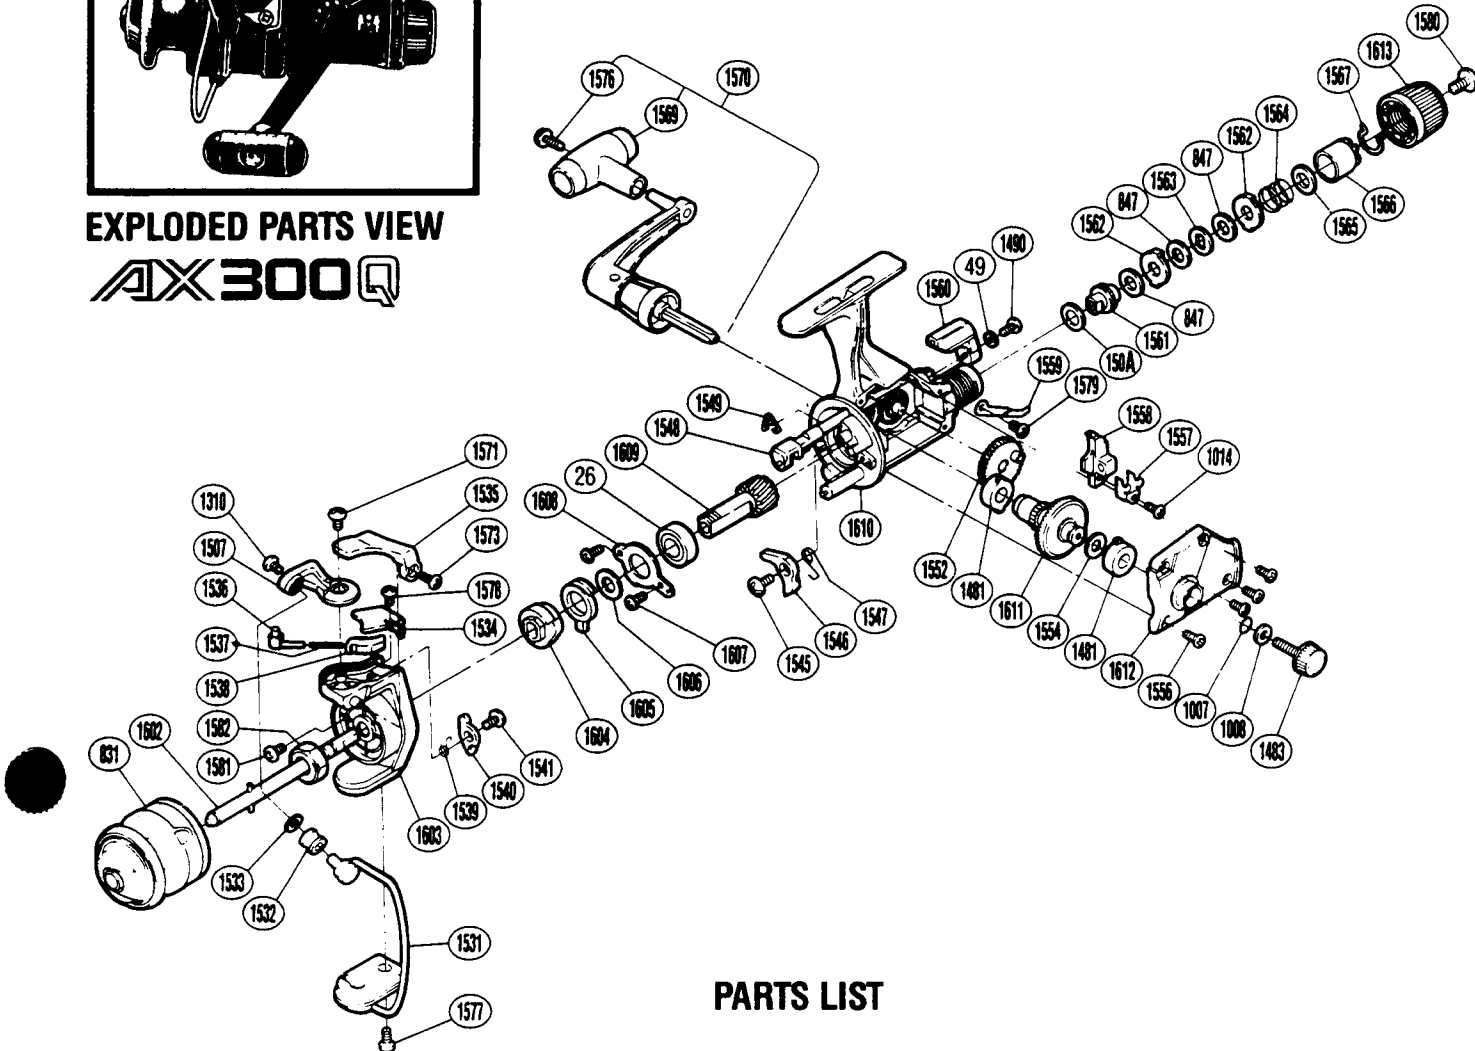

EXPLODED PARTS VIEW

AX300Q