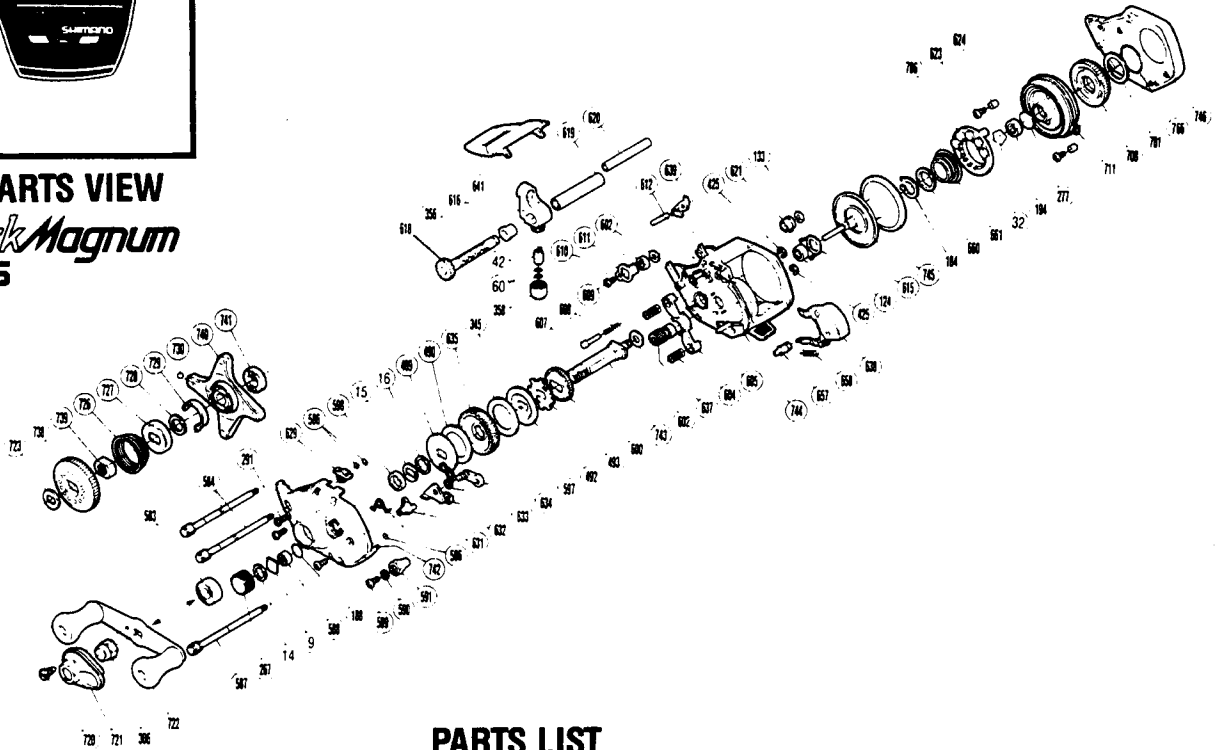

EXPLODED PARTS VIEW

Bantam *Black Magnum*
BKM-201FS

PARTS LIST

PART # DESCRIPTION

BNT 0009	Spacer (A)
BNT 0014	Friction Washer (B)
BNT 0015	Drag Spring Washer
BNT 0016	Friction Washer (C)
BNT 0032	Bearing Retainer
BNT 0042	Line Guide Pawl
BNT 0060	Spacer (Optional)
BNT 0124	Spool Shaft Bearing
BNT 0133	Worm Shaft Retainer
BNT 0184	Magnet Retainer Lock
BNT 0188	O Ring
BNT 0194	Ball Bearing
BNT 0267	Cast Control Cap
BNT 0277	Spacer (B)
BNT 0291	Side Plate Screw
BNT 0306	Handle Nut
BNT 0345	Drive Shaft Washer "B"
BNT 0356	Worm Bearing "A"
BNT 0358	Pawl Cap
BNT 0425	Clutchbutton Lock
BNT 0489	Key Washer "A"
BNT 0490	Drag Washer
BNT 0492	Key Washer "B"
BNT 0493	Anti-Reverse Ratchet
BNT 0583	Drive Shaft Bearing
BNT 0584	Left Side Plate Bolt "C"
BNT 0586	Bolt Retainer
BNT 0587	Left Side Plate Bolt "A"
BNT 0588	Spool Shaft Bushing
BNT 0589	Flipping Lever Screw

PART # DESCRIPTION

BNT 0639	Anti-Reverse Pawl
BNT 0641	Thumb Rest
BNT 0657	Clutch Button Guide Pin
BNT 0658	Flipping Retractor Spring
BNT 0660	Spring Spacer
BNT 0661	Magnet Retainer Spring
BNT 0701	Thrust Washer Spacer (Optional)
BNT 0702	Dial "O" Ring
BNT 0706	Magnet Retainer
BNT 0708	Magnet Control Dial
BNT 0711	Dial Case
BNT 0720	Handle Nut Plate Screw
BNT 0721	Handle Nut Plate
BNT 0722	Handle Assembly
BNT 0723	Friction Washer "A"
BNT 0726	Pre-Set Spring
BNT 0727	Strike
BNT 0728	Pre-Set Washer
BNT 0729	Strike Spring
BNT 0730	Strike Ball
BNT 0738	Pre-Set Dial
BNT 0739	Pre-Set Nut
BNT 0740	Star Drag
BNT 0741	Drive Shaft Cam
BNT 0742	Left Side Plate
BNT 0743	Drive Shaft
BNT 0744	One-Piece Frame
BNT 0745	Spool
BNT 0746	Right Side Plate