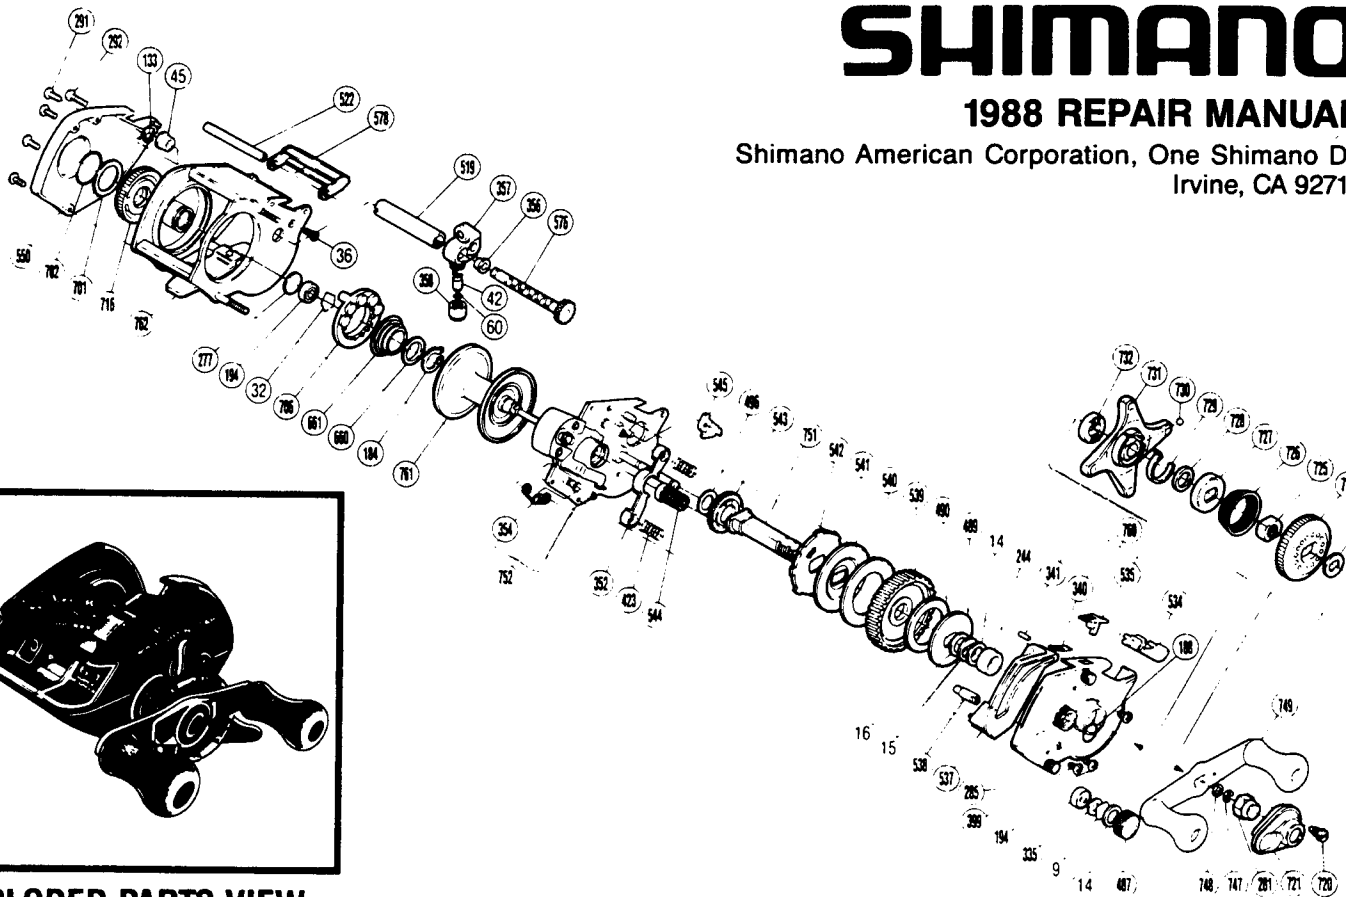

SHIMANO

1988 REPAIR MANUAL

Shimano American Corporation, One Shimano D
Irvine, CA 9271

EXPLODED PARTS VIEW

Bantam *Magnumlite*

SpeedMaster 2200WFS

PARTS LIST

PART # DESCRIPTION

PART # DESCRIPTION

BNT 0358	Pawl Cap
BNT 0399	Retractor Guide Screw (Large Head)
BNT 0423	Yoke Spring
BNT 0487	Cast Control Cap
BNT 0489	Key Washer "A"
BNT 0490	Drag Washer
BNT 0496	Drive Shaft Washer "C"
BNT 0519	Level Wind Guard
BNT 0522	Stabilizer Bar
BNT 0534	Right Side Platecover
BNT 0535	Anti-Reverse Switch
BNT 0537	Clutch Button Attachment
BNT 0538	Retractor Guide
BNT 0539	Drive Gear
BNT 0540	Drive Shaft Washer "B"
BNT 0541	Key Washer "B"
BNT 0542	Anti-Reverse Ratchet
BNT 0543	Idle Gear
BNT 0544	Pinion Gear
BNT 0545	Anti-Reverse Pawl
BNT 0550	Left Side Plate
BNT 0576	Worm Shaft
BNT 0578	Level Wind Protector
BNT 0660	Spring Spacer
BNT 0661	Magnet Retainer Spring

PART # DESCRIPTION

BNT 0701	Thrust Washer Spacer (Optional)
BNT 0702	Dial O Ring
BNT 0706	Magnet Retainer
BNT 0716	Magnet Control Dial
BNT 0720	Handle Nut Plate Screw
BNT 0721	Handle Nut Plate
BNT 0723	Friction Washer "A"
BNT 0724	Pre-Set Dial
BNT 0725	Pre-Set Nut
BNT 0726	Pre-Set Spring
BNT 0727	Strike
BNT 0728	Pre-Set Washer
BNT 0729	Strike Spring
BNT 0730	Strike Ball
BNT 0731	Star Drag
BNT 0732	Drive Shaft Cam
BNT 0747	Drive Shaft Retainer
BNT 0748	Drive Shaft Washer "A"
BNT 0749	Handle Assembly
BNT 0751	Drive Shaft
BNT 0752	Set Plate Assembly
BNT 0760	Right Side Plate
BNT 0761	Spool
BNT 0762	Frame