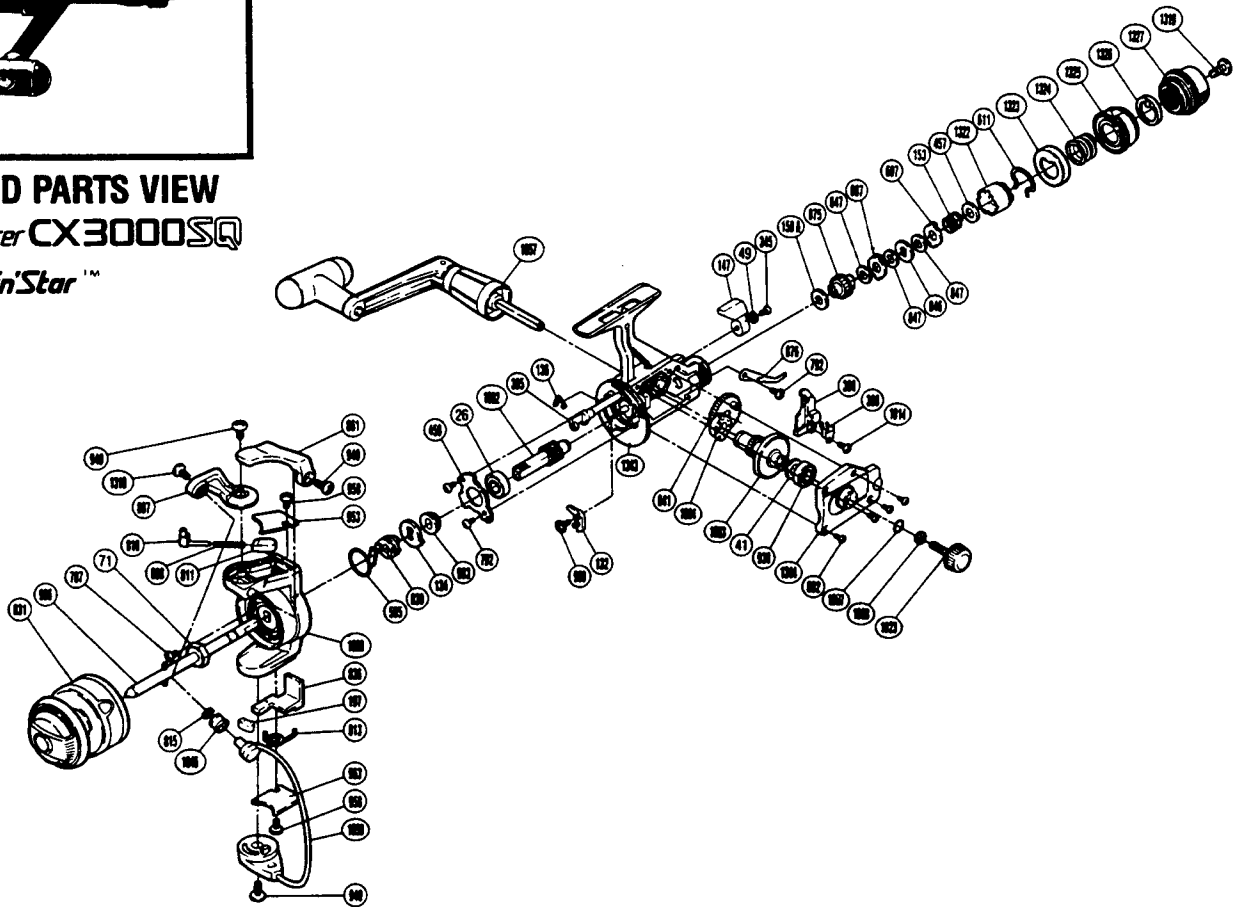

EXPLODED PARTS VIEW

SpeedMaster CX3000SQ

with *Fightin' Star*™

PARTS LIST

PART # DESCRIPTION

RD 0026	Ball Bearing
RD 0041	Drive Gear Washer
RD 0049	Lock Washer
RD 0071	Rotor Nut
RD 0132	Anti-Reverse Pawl Assembly
RD 0134	Anti-Reverse Ratchet
RD 0136	Anti-Reverse Cam Spring
RD 0147	Anti-Reverse Lever
RD 0150A	Drag Washer "C2" (White)
RD 0153	Drag (Coil) Spring
RD 0197	Bail Trip Slide Cam
RD 0345	Anti-Reverse Lever Screw
RD 0385	Anti-Reverse Cam
RD 0389	Oscillating Slider Retainer
RD 0390	Oscillating Slider
RD 0457	Drag Spring Washer "A"
RD 0459	Bearing Retainer
RD 0595	Anti-Reverse Pawl Spring
RD 0602	Side Cover Screw A
RD 0607	Eared Washer "B"
RD 0611	Hold Click Spring
RD 0787	Nut Lock Screw
RD 0792	Bearing Retainer Screw

PART # DESCRIPTION

RD 0807	Bail Arm
RD 0808	Bail Spring
RD 0810	Bail Spring Guide A
RD 0811	Bail Spring Guide B
RD 0813	Lever Spring
RD 0815	Line Roller Washer
RD 0831	Spool Assembly (Universal)
RD 0836	Bail Trip Lever
RD 0839	Anti-Reverse Spring Holder
RD 0841	Oscillating Gear
RD 0846	Key Washer "A"
RD 0847	Drag Washer "H1"
RD 0861	Quick-Fire II Trigger
RD 0875	Drag Shaft
RD 0876	Drag Click
RD 0903	Pinion Spacer
RD 0930	Ball Bearing
RD 0940	Bail Trip Cam Screw
RD 0949	Trigger Screw
RD 0953	Bail Spring Cover
RD 0958	Bail Trip Cover Screw
RD 0963	Bail Trip Cover
RD 0966	Main Shaft

PART # DESCRIPTION

RD 0999	Anti-Reverse Pawl Screw
RD 1004	Bushing A
RD 1007	Lock Washer Retainer
RD 1008	Handle Lock Washer
RD 1014	Slider Retainer Screw
RD 1023	Handle Screw Cap
RD 1046	Sic Ceramic Roller
RD 1057	Handle Assembly
RD 1058	Rotor
RD 1059	Bail Assembly
RD 1062	Pinion Gear
RD 1063	Drive Gear
RD 1310	Line Roller Screw
RD 1319	Drag Knob Screw
RD 1322	Pressure Screw
RD 1323	Pre-Set Spring Cover
RD 1324	Pre-Set Spring
RD 1325	Pre-Set Ring
RD 1326	Pre-Set Cam
RD 1327	Drag Knob
RD 1343	Body
RD 1344	Side Cover