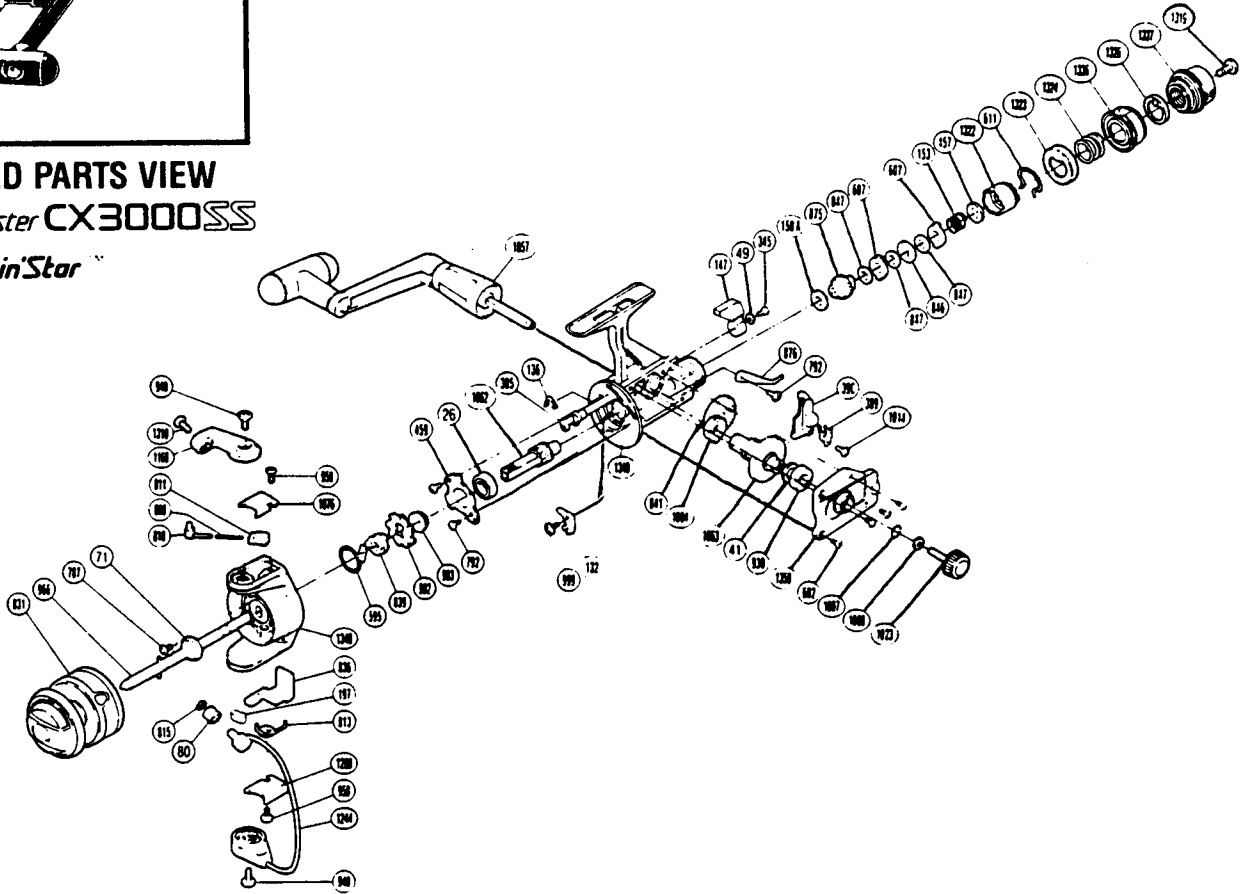

EXPLODED PARTS VIEW

SpeedMaster CX3000SS

with *Fightin' Star*™

PARTS LIST

PART #	DESCRIPTION	PART #	DESCRIPTION	PART #	DESCRIPTION
RD 0026	Ball Bearing	RD 0808	Bail Spring	RD 1008	Handle Lock Washer
RD 0041	Drive Gear Washer	RD 0810	Bail Spring Guide A	RD 1014	Slider Retainer Screw
RD 0049	Lock Washer	RD 0811	Bail Spring Guide B	RD 1023	Handle Screw Cap
RD 0071	Rotor Nut	RD 0813	Lever Spring	RD 1046	Sic Ceramic Roller
RD 0132	Anti-Reverse Pawl Assembly	RD 0815	Line Roller Washer	RD 1057	Handle Assembly
RD 0136	Anti-Reverse Cam Spring	RD 0831	Spool Assembly (Universal)	RD 1062	Pinion Gear
RD 0147	Anti-Reverse Lever	RD 0836	Bail Trip Lever	RD 1063	Drive Gear
RD 0150A	Drag Washer "C2" (White)	RD 0839	Anti-Reverse Spring Holder	RD 1076	Bail Spring Cover
RD 0153	Drag (Coil) Spring	RD 0841	Oscillating Gear	RD 1160	Bail Arm
RD 0197	Bail Trip Slide Cam	RD 0846	Key Washer "A"	RD 1244	Bail Assembly
RD 0345	Anti-Reverse Lever Screw	RD 0847	Drag Washer "H1"	RD 1268	Bail Trip Cover
RD 0385	Anti-Reverse Cam	RD 0875	Drag Shaft	RD 1310	Line Roller Screw
RD 0389	Oscillating Slider Retainer	RD 0876	Drag Click	RD 1319	Drag Knob Screw
RD 0390	Oscillating Slider	RD 0902	Anti-Reverse Ratchet	RD 1322	Pressure Screw
RD 0457	Drag Spring Washer "A"	RD 0903	Pinion Spacer	RD 1323	Pre-Set Spring Cover
RD 0459	Bearing Retainer	RD 0930	Ball Bearing	RD 1324	Pre-Set Spring
RD 0595	Anti-Reverse Pawl Spring	RD 0940	Bail Trip Cam Screw	RD 1326	Pre-Set Cam
RD 0602	Side Cover Screw A	RD 0958	Bail Trip Cover Screw	RD 1336	Pre-Set Ring
RD 0607	Eared Washer "B"	RD 0966	Main Shaft	RD 1337	Drag Knob
RD 0611	Hold Click Spring	RD 0999	Anti-Reverse Pawl Screw	RD 1348	Rotor
RD 0787	Nut Lock Screw	RD 1004	Bushing A	RD 1349	Body
RD 0792	Bearing Retainer Screw	RD 1007	Lock Washer Retainer	RD 1350	Side Cover