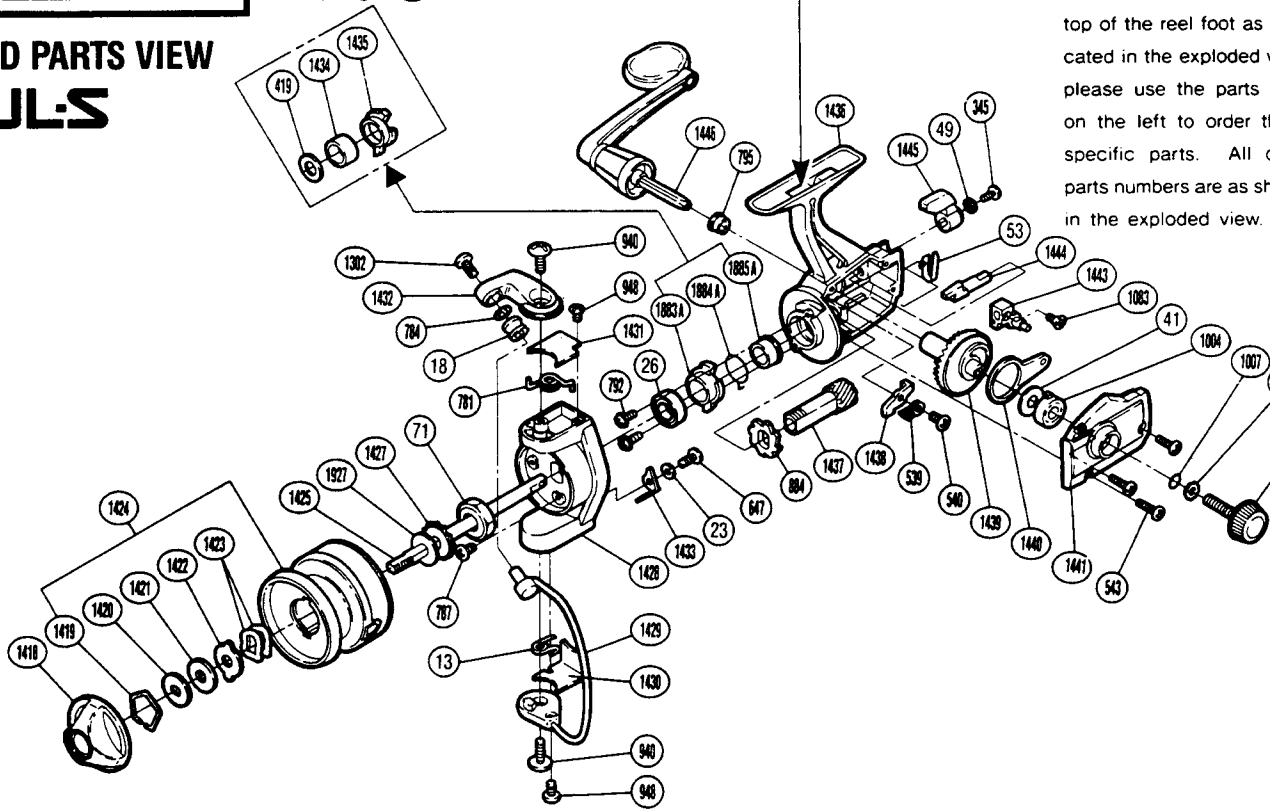

**EXPLODED PARTS VIEW**  
**AXULS**

## 1989 REPAIR MANUAL

Shimano American Corporation, One Shimano Dr.  
Irvine, CA 92718

※ Please look here for (89) mark here  
(e.g. (89) (MC) JAPAN)

※ If your reel does not have an 89 mark molded on top of the reel foot as indicated in the exploded view, please use the parts on the left to order the specific parts. All part numbers are as shown in the exploded view.

### PARTS LIST

**PART # DESCRIPTION**

- RD 0013 (Trip) Lever Spring
- RD 0018 Line Roller
- RD 0023 Trip Lever Spacer
- RD 0026 Ball Bearing
- RD 0041 Drive Gear Washer
- RD 0049 Lock Washer
- RD 0053 Anti-Reverse Cam Spring
- RD 0071 Rotor Nut
- RD 0345 Anti-Reverse Lever Screw
- RD 0419 Bushing Washer "B"
- RD 0539 Anti-Reverse Pawl Spring
- RD 0540 Anti-Reverse Pawl Screw
- RD 0543 Side Cover Screw (B)
- RD 0647 Nut Lock Screw
- RD 0781 Bail Spring
- RD 0784 Line Roller Washer
- RD 0787 Nut Lock Screw
- RD 0792 Bearing Retainer Screw
- RD 0795 Bushing B
- RD 0884 Anti-Reverse Ratchet

**PART # DESCRIPTION**

- RD 1432 Bail Arm
- RD 1433 Bail Trip Lever
- RD 1434 Pinion Spacer
- RD 1435 Anti-Reverse Lock Out
- RD 1436 Body
- RD 1437 Pinion Gear
- RD 1438 Anti-Reverse Pawl
- RD 1439 Drive Gear
- RD 1440 Oscillating Arm
- RD 1441 Side Cover
- RD 1442 Handle Screw Cap
- RD 1443 Oscillating Block
- RD 1444 Anti-Reverse Cam
- RD 1445 Anti-Reverse Lever
- RD 1446 Handle Assembly
- RD 1883A Anti-Reverse Lock Out
- RD 1884A Anti-Reverse Lock Spring
- RD 1885A Pinion Spacer
- RD 1927 Spool Washer