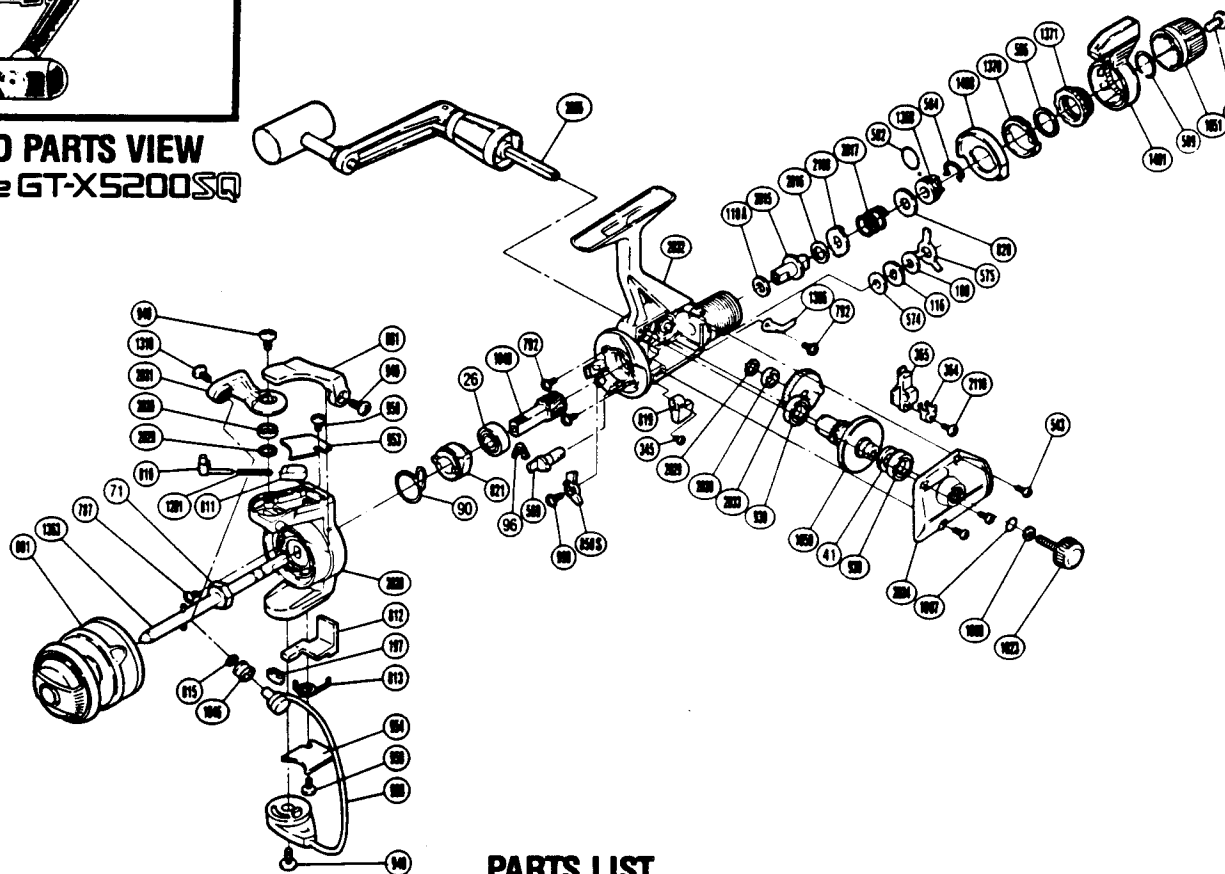

## PARTS LIST

### PART # DESCRIPTION

RD 0026	Ball Bearing
RD 0041	Drive Gear Washer
RD 0071	Rotor Nut
RD 0090	Anti-Reverse Pawl Spring
RD 0096	Anti-Reverse Cam Spring
RD 0108	Drag Washer "C(1)" (Black)
RD 0110A	Drag Washer "D2" (White)
RD 0116	Click Gear
RD 0197	Bail Trip Slide Cam
RD 0345	Anti-Reverse Lever Screw
RD 0364	Oscillating Slider Retainer
RD 0365	Oscillating Slider
RD 0543	Side Cover Screw (B)
RD 0569	Anti-Reverse Cam
RD 0574	Drag Washer "C2" (White)
RD 0575	Eared Washer "BF"
RD 0582	"O" Ring
RD 0584	Hold Click Spring
RD 0586	Fightin' Pressure Screw Washer
RD 0589	Lever Hold Spring
RD 0787	Nut Lock Screw
RD 0792	Bearing Retainer Screw
RD 0801	Spool Assembly (Universal)

### PART # DESCRIPTION

RD 0810	Bail Spring Guide A
RD 0811	Bail Spring Guide B
RD 0812	Bail Trip Lever
RD 0813	Lever Spring
RD 0815	Line Roller Washer
RD 0819	Anti-Reverse Lever (Black)
RD 0821	Anti-Reverse Ratchet
RD 0828	Drag Spring Washer "A"
RD 0850S	Anti-Reverse Pawl
RD 0861	Quick-Fire II Trigger
RD 0930	Ball Bearing
RD 0940	Bail Trip Cam Screw
RD 0949	Trigger Screw
RD 0953	Bail Spring Cover
RD 0954	Bail Trip Cover
RD 0958	Bail Trip Cover Screw
RD 0968	Bail Assembly
RD 0998	Anti-Reverse Pawl Screw
RD 1007	Lock Washer Retainer
RD 1008	Handle Lock Washer
RD 1023	Handle Screw Cap
RD 1046	Sic Ceramic Roller
RD 1049	Pinion Gear
RD 1050	Drive Gear

### PART # DESCRIPTION

RD 1051	Drag Knob
RD 1201	Bail Spring
RD 1310	Line Roller Screw
RD 1319	Drag Knob Screw
RD 1363	Main Shaft
RD 1366	Drag Click
RD 1368	Pressure Screw
RD 1370	Lever Click Gear
RD 1371	Fightin' Pressure Screw
RD 1400	Lever Quadrant
RD 1401	Fightin' Drag II Lever
RD 2015	Drag Shaft
RD 2016	Drag Washer "H2" (White)
RD 2017	Drag Coil Spring
RD 2028	Rotor
RD 2029	Bearing Washer
RD 2030	Ball Bearing
RD 2031	Bail Arm
RD 2032	Body
RD 2033	Oscillating Gear
RD 2034	Side Cover
RD 2035	Handle Assembly
RD 2108	Eared Washer "B"
RD 2110	Slider Retainer Screw