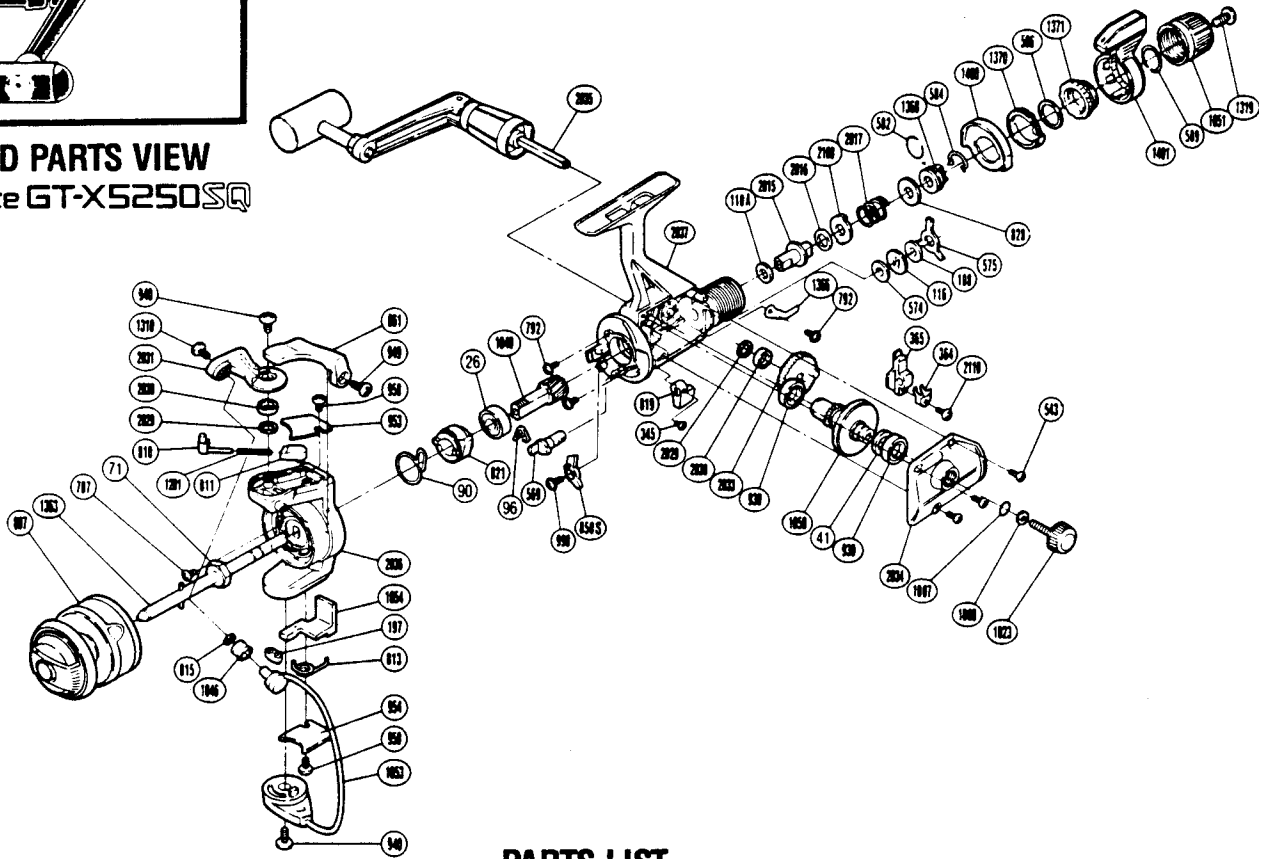

EXPLODED PARTS VIEW
Magnumlite GT-XS250SQ

PARTS LIST

PART # DESCRIPTION

RD 0026	Ball Bearing
RD 0041	Drive Gear Washer
RD 0071	Rotor Nut
RD 0090	Anti-Reverse Pawl Spring
RD 0096	Anti-Reverse Cam Spring
RD 0108	Drag Washer "C(1)" (Black)
RD 0110A	Drag Washer "D2" (White)
RD 0116	Click Gear
RD 0197	Bail Trip Slide Cam
RD 0345	Anti-Reverse Lever Screw
RD 0364	Oscillating Slider Retainer
RD 0365	Oscillating Slider
RD 0543	Side Cover Screw (B)
RD 0569	Anti-Reverse Cam
RD 0574	Drag Washer "C2" (White)
RD 0575	Eared Washer "BF"
RD 0582	"O" Ring
RD 0584	Hold Click Spring
RD 0586	Fightin' Pressure Screw Washer
RD 0589	Lever Hold Spring
RD 0787	Nut Lock Screw
RD 0792	Bearing Retainer Screw
RD 0810	Bail Spring Guide A

PART # DESCRIPTION

RD 0811	Bail Spring Guide B
RD 0813	Lever Spring
RD 0815	Line Roller Washer
RD 0819	Anti-Reverse Lever (Black)
RD 0821	Anti-Reverse Ratchet
RD 0828	Drag Spring Washer "A"
RD 0850S	Anti-Reverse Pawl
RD 0861	Quick-Fire II Trigger
RD 0897	Spool Assembly (Universal)
RD 0930	Ball Bearing
RD 0940	Bail Trip Cam Screw
RD 0949	Trigger Screw
RD 0953	Bail Spring Cover
RD 0954	Bail Trip Cover
RD 0958	Bail Trip Cover Screw
RD 0998	Anti-Reverse Pawl Screw
RD 1007	Lock Washer Retainer
RD 1008	Handle Lock Washer
RD 1023	Handle Screw Cap
RD 1046	Sic Ceramic Roller
RD 1049	Pinion Gear
RD 1050	Drive Gear
RD 1051	Drag Knob
RD 1053	Bail Assembly

PART # DESCRIPTION

RD 1054	Bail Trip Lever
RD 1201	Bail Spring
RD 1310	Line Roller Screw
RD 1319	Drag Knob Screw
RD 1363	Main Shaft
RD 1366	Drag Click
RD 1368	Pressure Screw
RD 1370	Lever Click Gear
RD 1371	Fightin' Pressure Screw
RD 1400	Lever Quadrant
RD 1401	Fightin' Drag II Lever
RD 2015	Drag Shaft
RD 2016	Drag Washer "H2" (White)
RD 2017	Drag Coil Spring
RD 2029	Bearing Washer
RD 2030	Ball Bearing
RD 2031	Ball Arm
RD 2033	Oscillating Gear
RD 2034	Side Cover
RD 2035	Handle Assembly
RD 2036	Rotor
RD 2037	Body
RD 2108	Eared Washer "B"
RD 2110	Slider Retainer Screw