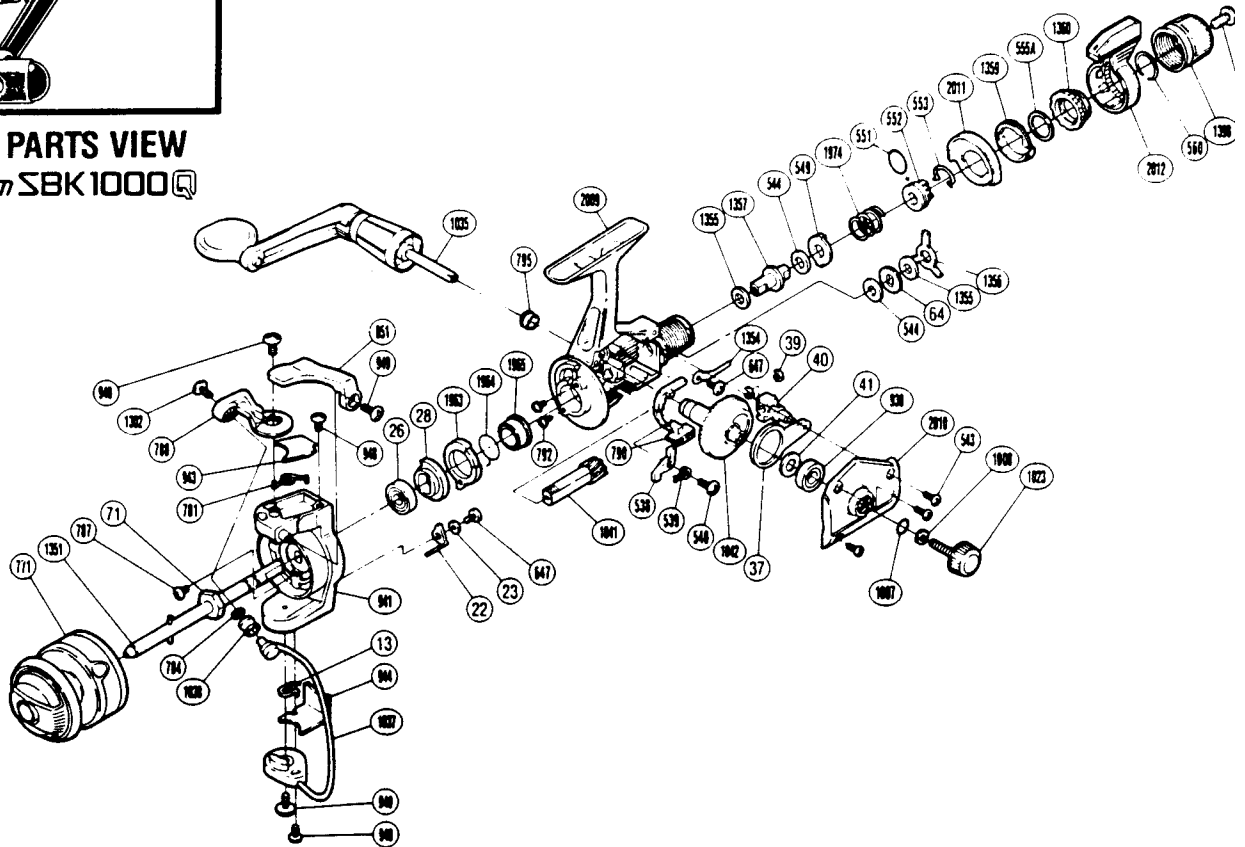

EXPLODED PARTS VIEW
Back Magnum SBK1000

PARTS LIST

PART # DESCRIPTION

- RD 0013 (Trip) Lever Spring
- RD 0022 (Bail) Trip Lever
- RD 0023 Trip Lever Spacer
- RD 0026 Ball Bearing
- RD 0028 Anti-Reverse Ratchet
- RD 0037 Oscillating Arm
- RD 0039 "C" Lock
- RD 0040 Oscillating Block
- RD 0041 Drive Gear Washer
- RD 0064 Click Gear
- RD 0071 Rotor Nut
- RD 0538 Anti-Reverse Pawl
- RD 0539 Anti-Reverse Pawl Spring
- RD 0540 Anti-Reverse Pawl Screw
- RD 0543 Side Cover Screw (B)
- RD 0544 Drag Washer "C2" (White)
- RD 0549 Eared Washer "B"
- RD 0551 "O" Ring
- RD 0552 Pressure Screw
- RD 0553 Hold Click Spring
- RD 0555A Fightin' Pressure Screw Washer

PART # DESCRIPTION

- RD 0560 Lever Hold Spring
- RD 0562 Drag Programmer Screw
- RD 0647 Nut Lock Screw
- RD 0771 Spool Assembly
- RD 0780 Bail Arm
- RD 0781 Bail Spring
- RD 0784 Line Roller Washer
- RD 0787 Nut Lock Screw
- RD 0790 Anti-Reverse Switch (Black)
- RD 0792 Bearing Retainer Screw
- RD 0795 Bushing B
- RD 0851 Quick-Fire II Trigger
- RD 0930 Ball Bearing
- RD 0940 Bail Trip Cam Screw
- RD 0941 Rotor
- RD 0943 Bail Spring Cover
- RD 0944 Bail Trip Cover
- RD 0948 Bail Trip Cover Screw
- RD 0949 Trigger Screw
- RD 1007 Lock Washer Retainer
- RD 1008 Handle Lock Washer
- RD 1023 Handle Screw Cap

PART # DESCRIPTION

- RD 1035 Handle Assembly
- RD 1037 Bail Assembly
- RD 1038 Sic Ceramic Roller
- RD 1041 Pinion Gear
- RD 1042 Drive Gear
- RD 1302 Line Roller Screw
- RD 1351 Main Shaft
- RD 1354 Drag Click
- RD 1355 Drag Washer "C1"
- RD 1356 Eared Washer "BF"
- RD 1357 Drag Shaft
- RD 1359 Lever Click Gear
- RD 1360 Fightin' Pressure Screw
- RD 1398 Drag Programmer
- RD 1963 Anti-Reverse Lock Out
- RD 1964 Anti-Reverse Lock Out Spring
- RD 1965 Pinion Spacer
- RD 1974 Drag Coil Spring
- RD 2009 Body
- RD 2010 Side Cover
- RD 2011 Lever Quadrant
- RD 2012 Fightin' Drag II Lever