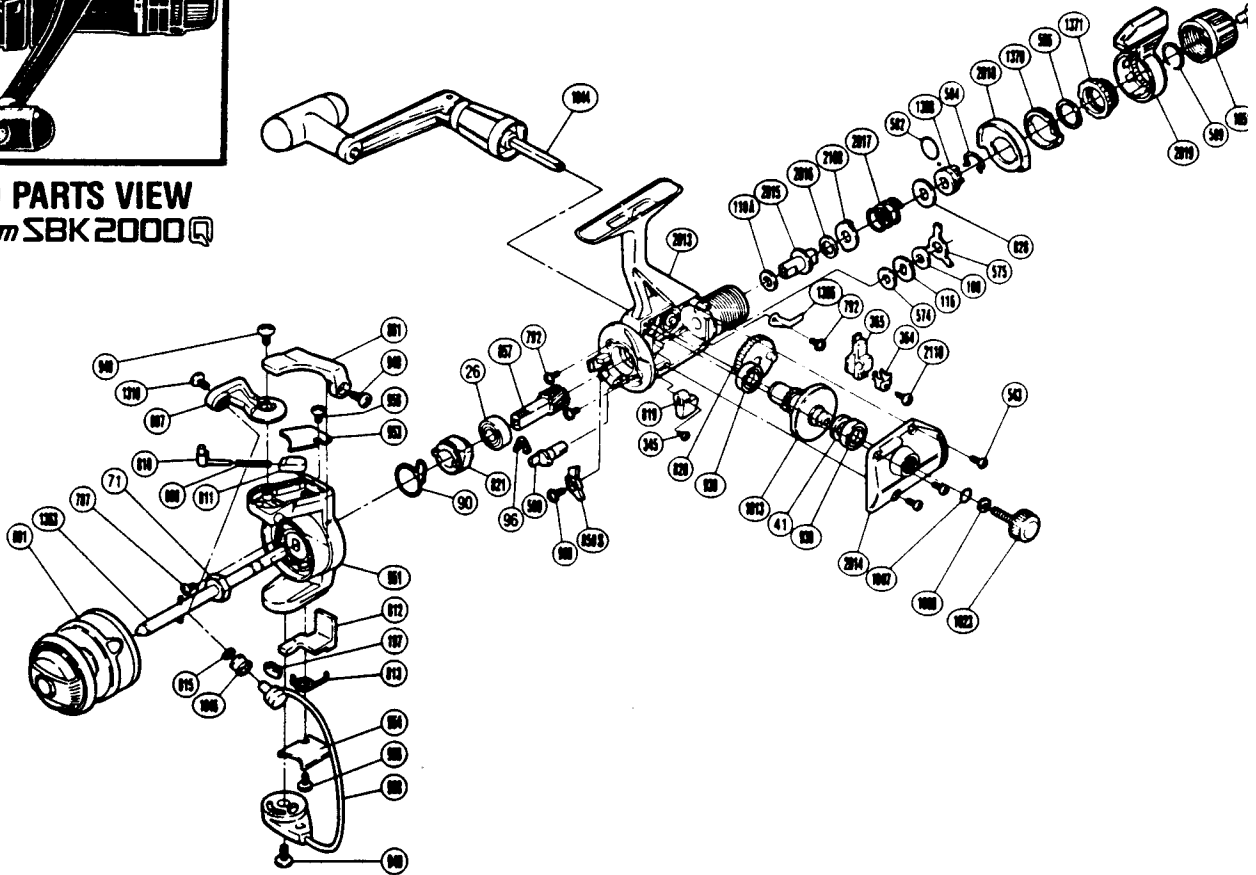

## PARTS LIST

### PART # DESCRIPTION

RD 0026	Ball Bearing
RD 0041	Drive Gear Washer
RD 0071	Rotor Nut
RD 0090	Anti-Reverse Pawl Spring
RD 0096	Anti-Reverse Cam Spring
RD 0108	Drag Washer "C(1)" (Black)
RD 0110A	Drag Washer "D2" (White)
RD 0116	Click Gear
RD 0197	Bail Trip Slide Cam
RD 0345	Anti-Reverse Lever Screw
RD 0364	Oscillating Slider Retainer
RD 0365	Oscillating Slider
RD 0543	Side Cover Screw (B)
RD 0569	Anti-Reverse Cam
RD 0574	Drag Washer "C2" (White)
RD 0575	Eared Washer "BF"
RD 0582	"O" Ring
RD 0584	Hold Click Spring
RD 0586	Fightin' Pressure Screw Washer
RD 0589	Lever Hold Spring
RD 0657	Pinion Gear
RD 0787	Nut Lock Screw
RD 0792	Bearing Retainer Screw

RD 0801	Spool Assembly (Universal)
RD 0807	Bail Arm
RD 0808	Bail Spring
RD 0810	Bail Spring Guide A
RD 0811	Bail Spring Guide B
RD 0812	Bail Trip Lever
RD 0813	Lever Spring
RD 0815	Line Roller Washer
RD 0819	Anti-Reverse Lever (Black)
RD 0820	Oscillating Gear
RD 0821	Anti-Reverse Ratchet
RD 0828	Drag Spring Washer "A"
RD 0850S	Anti-Reverse Pawl
RD 0861	Quick-Fire II Trigger
RD 0930	Ball Bearing
RD 0940	Bail Trip Cam Screw
RD 0949	Trigger Screw
RD 0951	Rotor
RD 0953	Bail Spring Cover
RD 0954	Bail Trip Cover
RD 0958	Bail Trip Cover Screw
RD 0968	Bail Assembly
RD 0998	Anti-Reverse Pawl Screw

RD 1007	Lock Washer Retainer
RD 1008	Handle Lock Washer
RD 1013	Drive Gear
RD 1023	Handle Screw Cap
RD 1044	Handle Assembly
RD 1046	Sic Ceramic Roller
RD 1051	Drag Knob
RD 1310	Line Roller Screw
RD 1319	Drag Knob Screw
RD 1363	Main Shaft
RD 1366	Drag Click
RD 1368	Pressure Screw
RD 1370	Lever Click Gear
RD 1371	Fightin' Pressure Screw
RD 2013	Body
RD 2014	Side Cover
RD 2015	Drag Shaft
RD 2016	Drag Washer "H2" (White)
RD 2017	Drag Coil Spring
RD 2018	Lever Quadrant
RD 2019	Fightin' Drag II Lever
RD 2108	Eared Washer "B"
RD 2110	Slider Retainer Screw