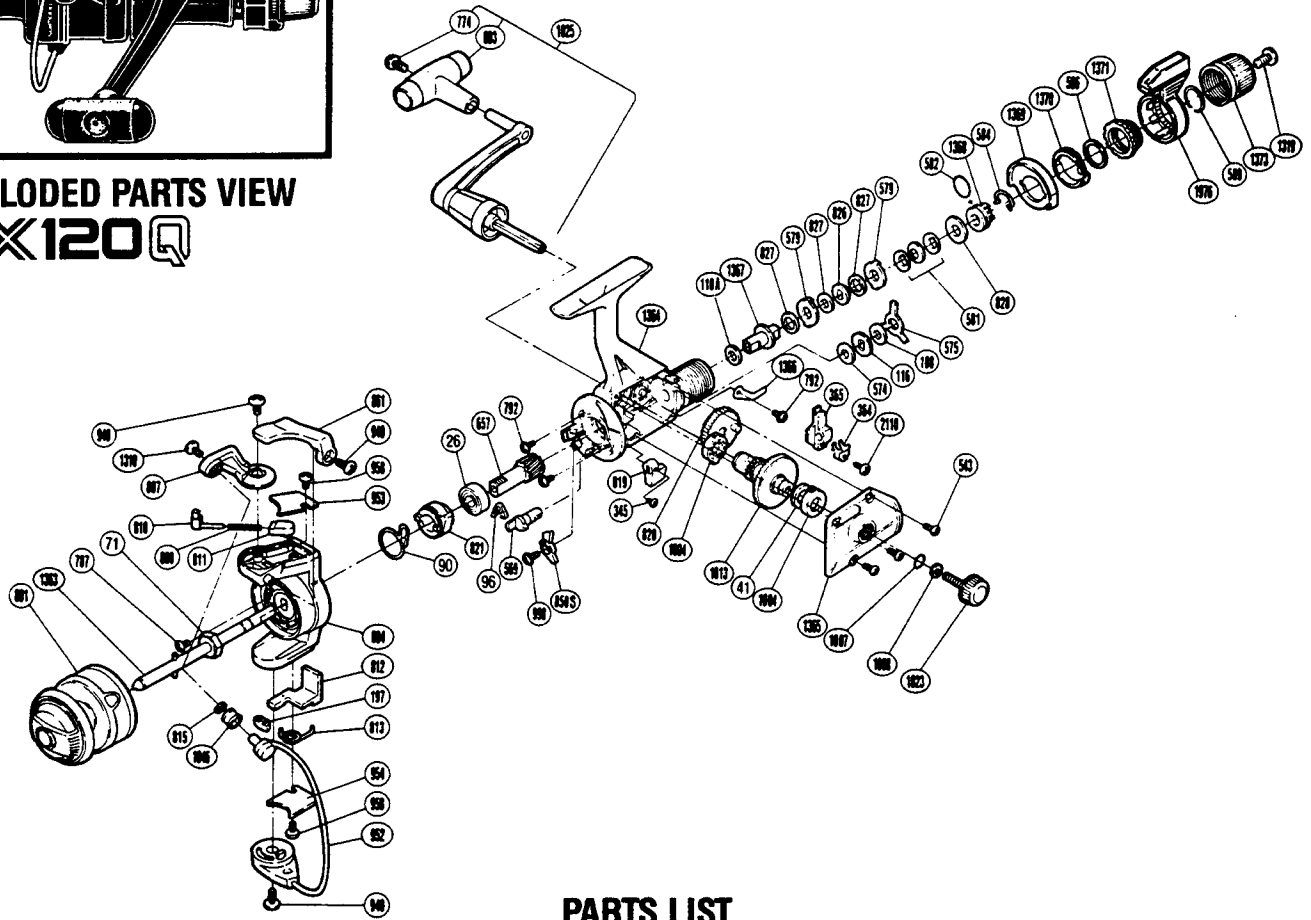

**EXPLODED PARTS VIEW
TX120Q**

PARTS LIST

PART # DESCRIPTION

- RD 0026 Ball Bearing
- RD 0041 Drive Gear Washer
- RD 0071 Rotor Nut
- RD 0090 Anti-Reverse Pawl Spring
- RD 0096 Anti-Reverse Cam Spring
- RD 0108 Drag Washer "C(1)" (Black)
- RD 0110A Drag Washer "D2" (White)
- RD 0116 Click Gear
- RD 0197 Bail Trip Slide Cam
- RD 0345 Anti-Reverse Lever Screw
- RD 0364 Oscillating Slider Retainer
- RD 0365 Oscillating Slider
- RD 0543 Side Cover Screw (B)
- RD 0569 Anti-Reverse Cam
- RD 0574 Drag Washer "C2" (White)
- RD 0575 Eared Washer "BF"
- RD 0579 Eared Washer "B"
- RD 0581 Coned Disc Spring
- RD 0582 "O" Ring
- RD 0584 Hold Click Spring
- RD 0586 Fightin' Pressure Screw Washer
- RD 0589 Lever Hold Spring
- RD 0657 Pinion Gear
- RD 0774 Handle Knob Screw

PART # DESCRIPTION

- RD 0787 Nut Lock Screw
- RD 0792 Bearing Retainer Screw
- RD 0801 Spool Assembly (Universal)
- RD 0803 Handle Knob
- RD 0804 Rotor
- RD 0807 Bail Arm
- RD 0808 Bail Spring
- RD 0810 Bail Spring Guide A
- RD 0811 Bail Spring Guide B
- RD 0812 Bail Trip Lever
- RD 0813 Lever Spring
- RD 0815 Line Roller Washer
- RD 0819 Anti-Reverse Lever (Black)
- RD 0820 Oscillating Gear
- RD 0821 Anti-Reverse Ratchet
- RD 0826 Key Washer "A"
- RD 0827 Drag Washer "H1"
- RD 0828 Drag Spring Washer "A"
- RD 0850S Anti-Reverse Pawl
- RD 0861 Quick-Fire II Trigger
- RD 0940 Bail Trip Cam Screw
- RD 0949 Trigger Screw
- RD 0952 Bail Assembly
- RD 0953 Bail Spring Cover