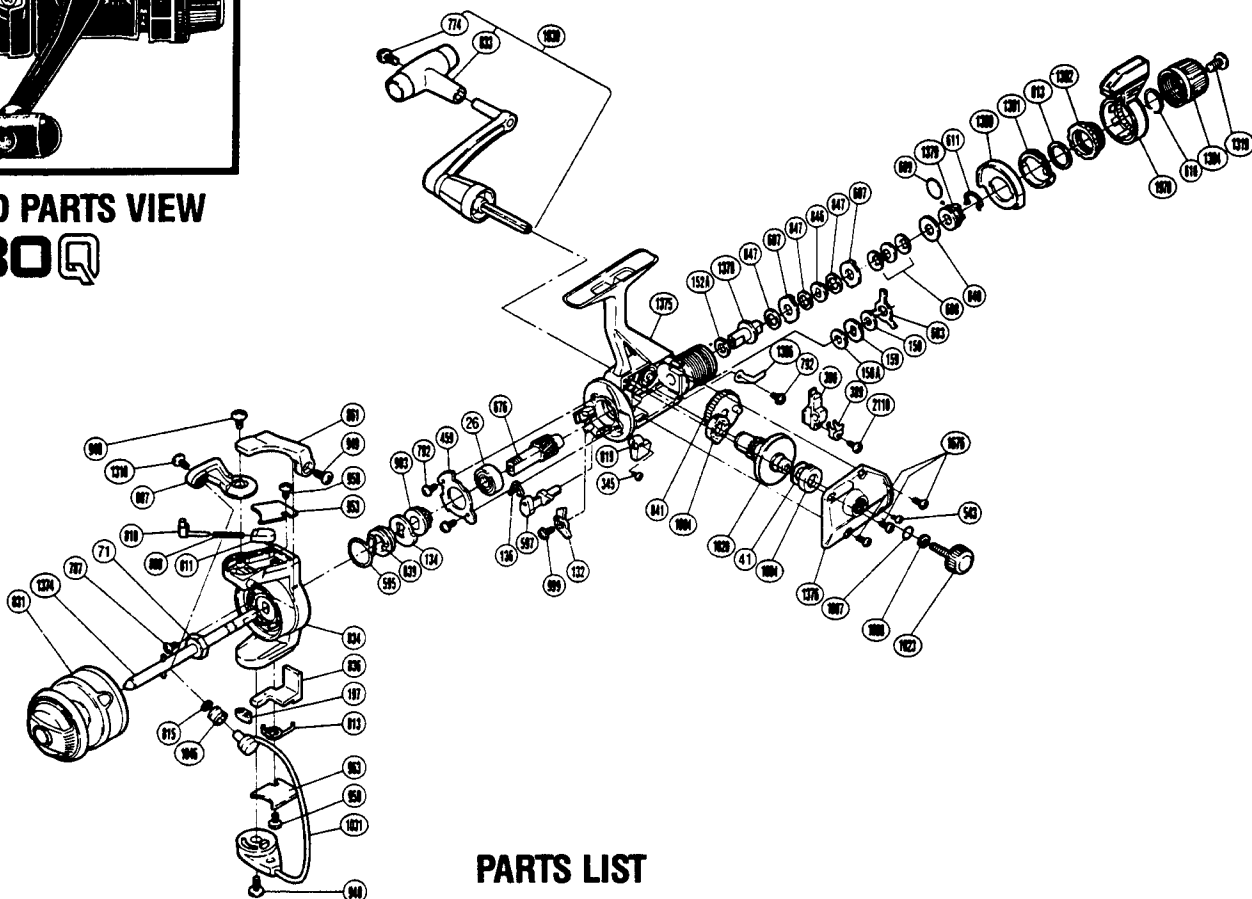

## PARTS LIST

### PART # DESCRIPTION

RD 0026	Ball Bearing
RD 0041	Drive Gear Washer
RD 0071	Rotor Nut
RD 0132	Anti-Reverse Pawl Assembly
RD 0134	Anti-Reverse Ratchet
RD 0136	Anti-Reverse Cam Spring
RD 0150	Drag Washer "C1" (Black)
RD 0150A	Drag Washer "C2" (White)
RD 0152A	Drag Washer "D2" (White)
RD 0159	Click Gear
RD 0197	Bail Trip Slide Cam
RD 0345	Anti-Reverse Lever Screw
RD 0389	Oscillating Slider Retainer
RD 0390	Oscillating Slider
RD 0459	Bearing Retainer
RD 0543	Side Cover Screw (B)
RD 0595	Anti-Reverse Pawl Spring
RD 0597	Anti-Reverse Cam
RD 0603	Eared Washer "BF"
RD 0607	Eared Washer "B"
RD 0608	Coned Disc Spring
RD 0609	"O" Ring
RD 0611	Hold Click Spring
RD 0613	Fightin' Pressure Screw Washer
RD 0616	Lever Hold Spring

### PART # DESCRIPTION

RD 0963	Bail Trip Cover
RD 0999	Anti-Reverse Pawl Screw
RD 1004	Bushing A
RD 1007	Lock Washer Retainer
RD 1008	Handle Lock Washer
RD 1020	Drive Gear
RD 1023	Handle Screw Cap
RD 1030	Handle Assembly
RD 1031	Bail Assembly
RD 1046	Sic Ceramic Roller
RD 1310	Line Roller Screw
RD 1319	Drag Knob Screw
RD 1366	Drag Click
RD 1374	Main Shaft
RD 1375	Body
RD 1376	Side Cover
RD 1378	Drag Shaft
RD 1379	Pressure Screw
RD 1380	Lever Quadrant
RD 1381	Lever Click Gear
RD 1382	Fightin' Pressure Screw
RD 1384	Drag Programmer
RD 1676	Side Cover Screw
RD 1978	Fightin' Drag II Lever
RD 2110	Slider Retainer Screw