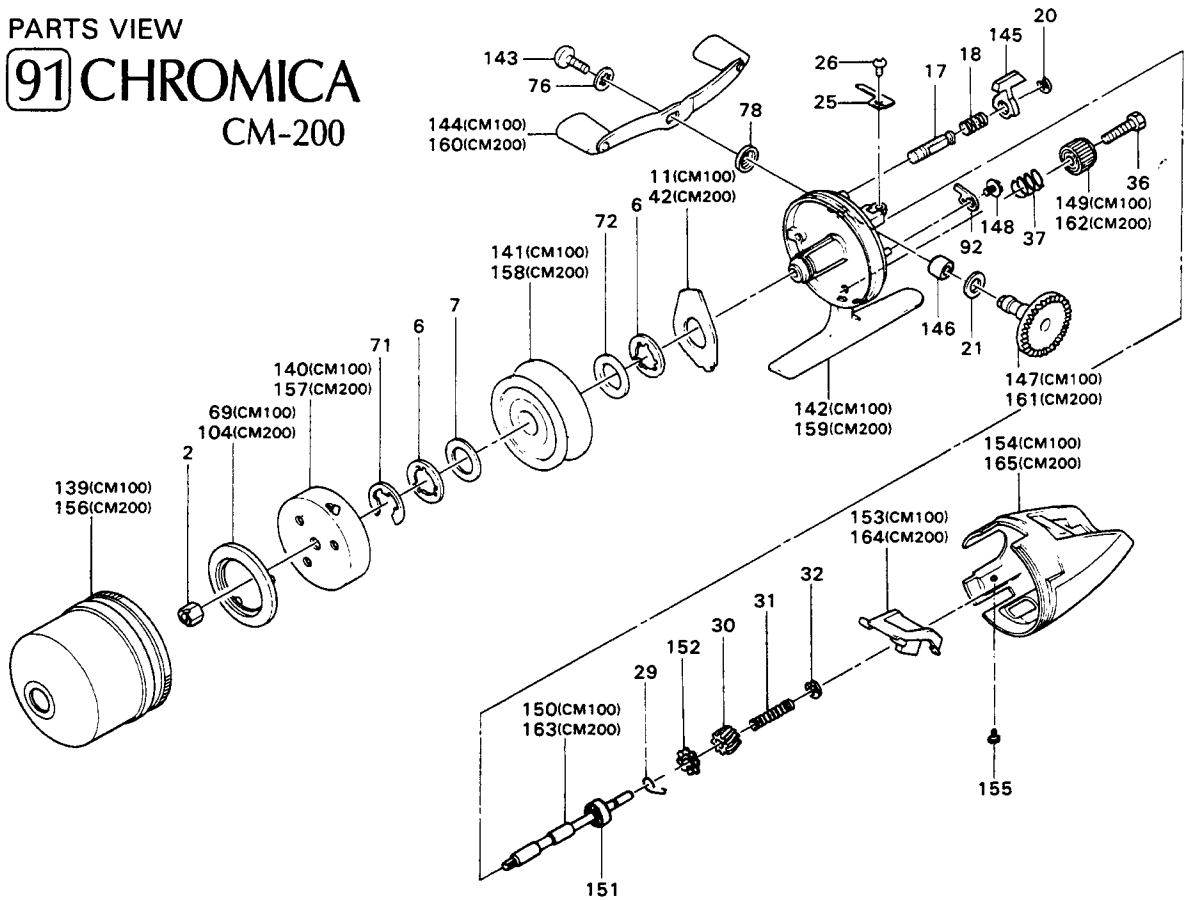

PARTS VIEW  
**91 CHROMICA**  
CM-200

TO ORDER: USE SP PREFIX  
WITH PART NUMBER

### PARTS LIST

SP #	DESCRIPTION	SP #	DESCRIPTION	SP #	DESCRIPTION
0002	Rotor Nut	0032	Main Shaft Spring Retainer	0143	Handle Lock Screw
0006	Key Washer	0036	Drag Screw	0160	Handle Assembly
0007	Drag Washer (1)	0037	Drag Dial Spring	0145	Fighting Drag Lever
0042	Drag Plate Assembly	0104	Line Snubber	0146	Drive Gear Bushing
0017	Fighting Drag Shaft	0071	Spool Retainer	0161	Drive Gear
0018	Fighting Drag Spring	0072	Drag Washer (2)	0148	Anti-Reverse Pawl Screw
0020	"E" Lock	0076	Handle Lock Washer	0162	Drag Dial
0021	Drive Gear Washer	0078	Drive Gear Shaft Cover	0163	Main Shaft
0025	Drag Lever Click Spring	0092	Anti-Reverse Pawl	0151	Ball Bearing
0026	Click Spring Screw	0156	Front Cover	0152	Anti-Reverse Ratchet
0029	Anti-Reverse Pawl Spring	0157	Rotor	0164	Push Button
0030	Pinion Gear	0158	Spool	0165	Rear Housing
0031	Main Shaft Spring	0159	Body	0155	Rear Housing Screw