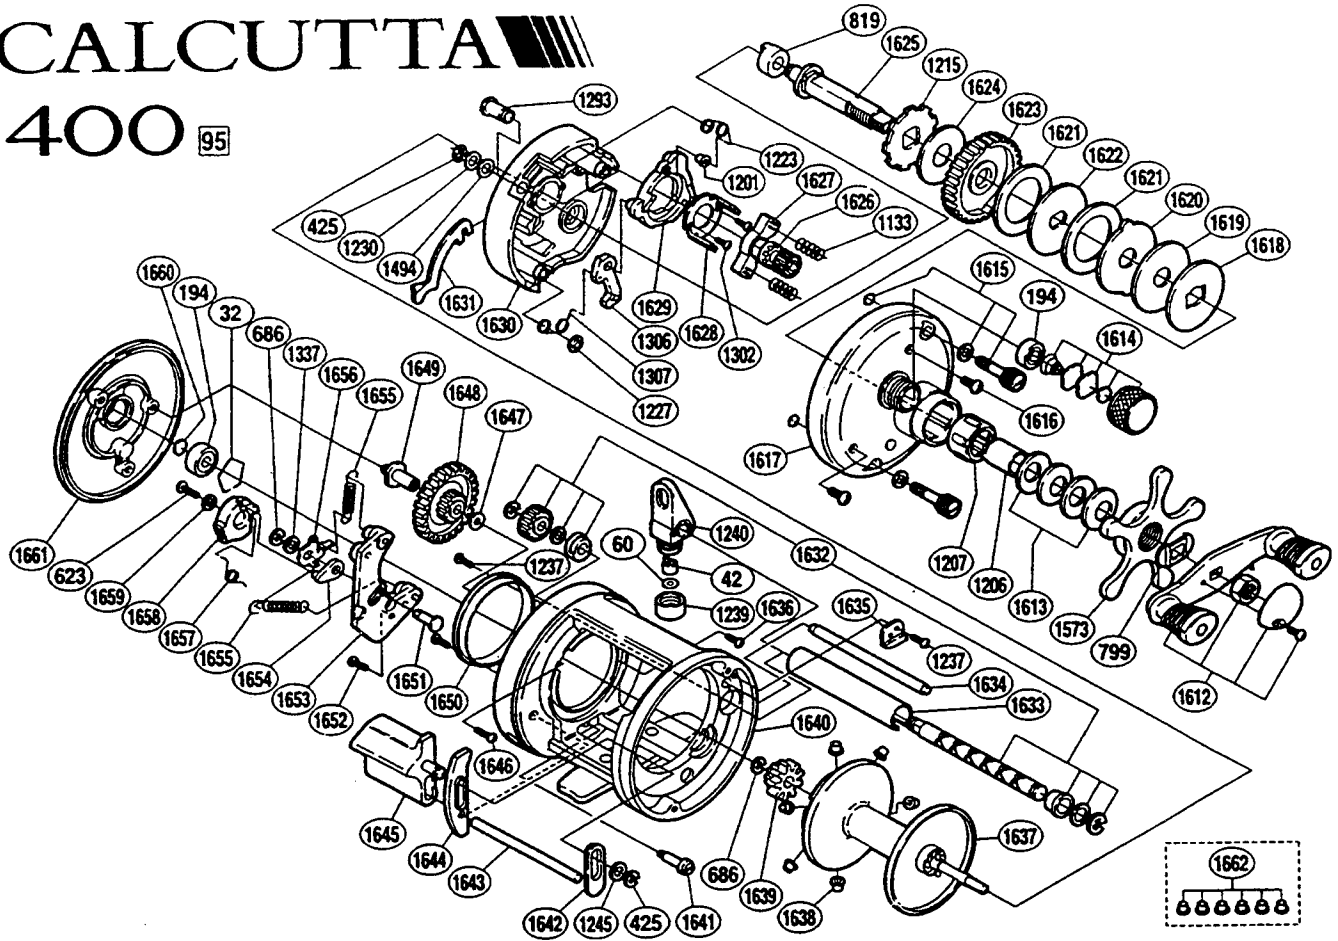

## ■ CALCUTTA ■ 400 95

CT400

Part #	Description	Part #	Description	Part #	Description
BNT0032	Bearing Retainer	BNT1573	Star Drag	BNT1638	Brake Collars (Gray - 6 Pieces)
BNT0042	Line Guide Pawl	BNT1612	Handle Assembly	BNT1639	Idle Gear (A) / Click Gear
BNT0060	Spacer (optional)	BNT1613	Drag Spring Washer	BNT1640	Forged One - Piece Frame Ass.
BNT0194	Ball Bearing	BNT1614	Cast Control Cap Assembly	BNT1641	Left Side Plate Bolt
BNT0425	"E" Lock	BNT1615	Right Side Plate Bolts Assembly	BNT1642	Clutch Bar Guide (A)
BNT0623	Click Switch Screw	BNT1616	Right Side Plate Screw	BNT1643	Clutch Bar Support
BNT0686	"E" Lock	BNT1617	Right Side Plate	BNT1644	Clutch Bar Guide (B)
BNT0799	Friction Washer	BNT1618	Key Washer (C)	BNT1645	Quick - Fire II Clutch Bar
BNT0819	Drive Shaft Bushing	BNT1619	Drag Washer (C)	BNT1646	Left Side Plate Screw (long)
BNT1133	Yoke Spring	BNT1620	Eared Washer	BNT1647	Idle Gear Washer
BNT1201	Retractor Spring Collar	BNT1621	Drag Washer (B)	BNT1648	Idle Gear (B)
BNT1206	Roller Clutch Inner Tube	BNT1622	Key Washer (A)	BNT1649	Idle Gear Shaft
BNT1207	Roller Clutch Bearing	BNT1623	Drive Gear	BNT1650	Brake Ring
BNT1215	Anti-Reverse Ratchet	BNT1624	Drag Washer (A)	BNT1651	Click Shaft
BNT1223	Retractor Spring	BNT1625	Drive Shaft	BNT1652	Click Plate Screw
BNT1227	Clutch Pawl Spring Retainer	BNT1626	Pinion Gear	BNT1653	Click Plate
BNT1230	Drive Shaft Spacer	BNT1627	Yoke	BNT1654	Click Link
BNT1237	Multi-Purpose Screw	BNT1628	Clutch Cam Retainer	BNT1655	Click Spring
BNT1239	Pawl Cap	BNT1629	Clutch Cam	BNT1656	Click Pawl
BNT1240	Line Guide	BNT1630	Set Plate	BNT1657	Click Switch Spring
BNT1245	Clutch Bar Support Spacer	BNT1631	Clutch Plate	BNT1658	Click Switch
BNT1293	Retractor Spring Pin	BNT1632	Worm Shaft Assembly	BNT1659	Click Switch Washer
BNT1302	Clutch Cam Screw	BNT1633	Level Wind Guard	BNT1660	Spacer (B)
BNT1306	Clutch Pawl	BNT1634	Level Wind Guide	BNT1661	Left Side Plate
BNT1307	Clutch Pawl Spring	BNT1635	Worm Bearing (A) Retainer		
BNT1337	Spacer	BNT1636	Left Side Plate Screw (short)	BNT1662	Brake Collars (Clear - 6 Pieces)
BNT1494	Drive Shaft Washer (B)	BNT1637	Spool Assembly		