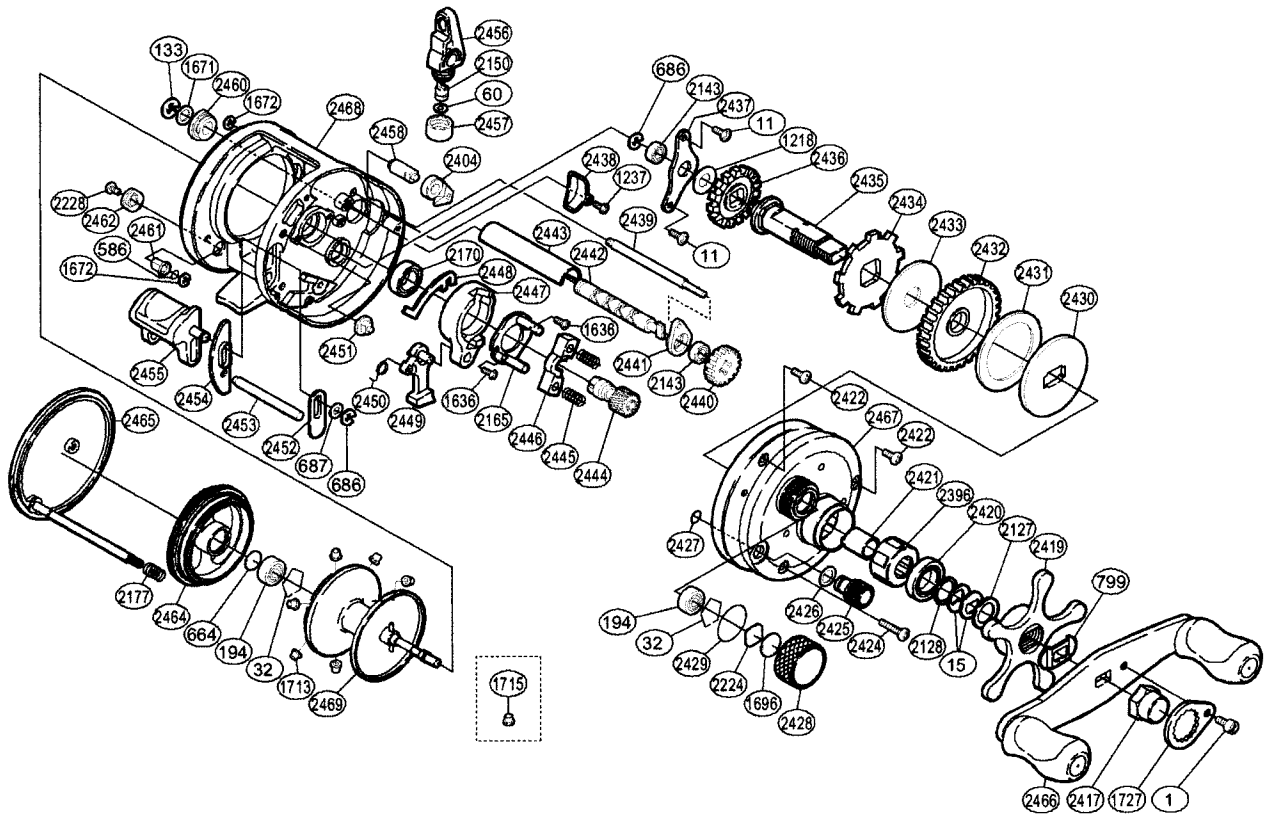

## CTE-200

Part No.	Description	Part No.	Description	Part No.	Description
BNT0001	Handle Nut Plate Screw	BNT2228	Damper Guide Screw	BNT2444	Pinion Gear
BNT0011	Drive Shaft Retainer Screw	BNT2396	Roller Clutch Bearing	BNT2445	Yoke Spring
BNT0015	Drag Spring Washer	BNT2404	Anti-Reverse Pawl	BNT2446	Yoke
BNT0032	Bearing Retainer	BNT2417	Handle Nut	BNT2447	Clutch Cam
BNT0060	Spacer (optional)	BNT2419	Star Drag	BNT2448	Clutch Plate
BNT0133	Worm Shaft Retainer	BNT2420	Star Drag Bearing	BNT2449	Clutch Pawl
BNT0194	Ball Bearing	BNT2421	Roller Clutch Inner Tube	BNT2450	Clutch Pawl Spring
BNT0586	Bolt Retainer	BNT2422	Right Side Plate Screw (short)	BNT2451	Set Pin
BNT0664	Spacer (B)	BNT2424	Right Side Plate Screw (long)	BNT2452	Clutch Bar Guide (A)
BNT0686	"E" Lock	BNT2425	Side Plate Open Nut	BNT2453	Clutch Bar Support
BNT0687	Spacer	BNT2426	Open Nut Washer	BNT2454	Clutch Bar Guide (B)
BNT0799	Friction Washer	BNT2427	"O" Ring	BNT2455	Quick-Fire II Clutch Bar
BNT1218	Idle Gear (A) Spacer	BNT2428	Cast Control Cap	BNT2456	Line Guide
BNT1237	Shield Screw	BNT2429	"O" Ring	BNT2457	Pawl Cap
BNT1636	Clutch Cam Screw	BNT2430	Key Washer	BNT2458	Anti-Reverse Pawl Pin
BNT1671	Worm Shaft Washer (B)	BNT2431	Drag Washer (C)	BNT2460	Worm Bushing (B)
BNT1672	"E" Lock	BNT2432	Drive Gear	BNT2461	Damper (A)
BNT1696	Cast Control Spacer (B)	BNT2433	Drag Washer (A)	BNT2462	Damper Guide
BNT1713	Brake Collar (green)	BNT2434	Anti-Reverse Ratchet	BNT2464	Brake Case
BNT1727	Handle Nut Plate	BNT2435	Drive Shaft	BNT2465	Left Side Plate
BNT2127	Star Drag Spacer	BNT2436	Idle Gear (A)	BNT2466	Handle Assembly
BNT2128	Bearing Washer	BNT2437	Drive Shaft Retainer	BNT2467	Right Side Plate
BNT2143	Ball Bearing	BNT2438	Frame Shield	BNT2468	One-Piece Frame
BNT2150	Line Guide Pawl	BNT2439	Level Wind Guide	BNT2469	Spool Assembly
BNT2165	Clutch Cam Retainer	BNT2440	Idle Gear (C)		
BNT2170	Ball Bearing	BNT2441	Worm Bushing (A)		
BNT2177	Left Side Plate Spring	BNT2442	Worm Shaft		
BNT2224	Spool Tension Spacer (A)	BNT2443	Level Wind Guard	BNT1715	Brake Collar (red)