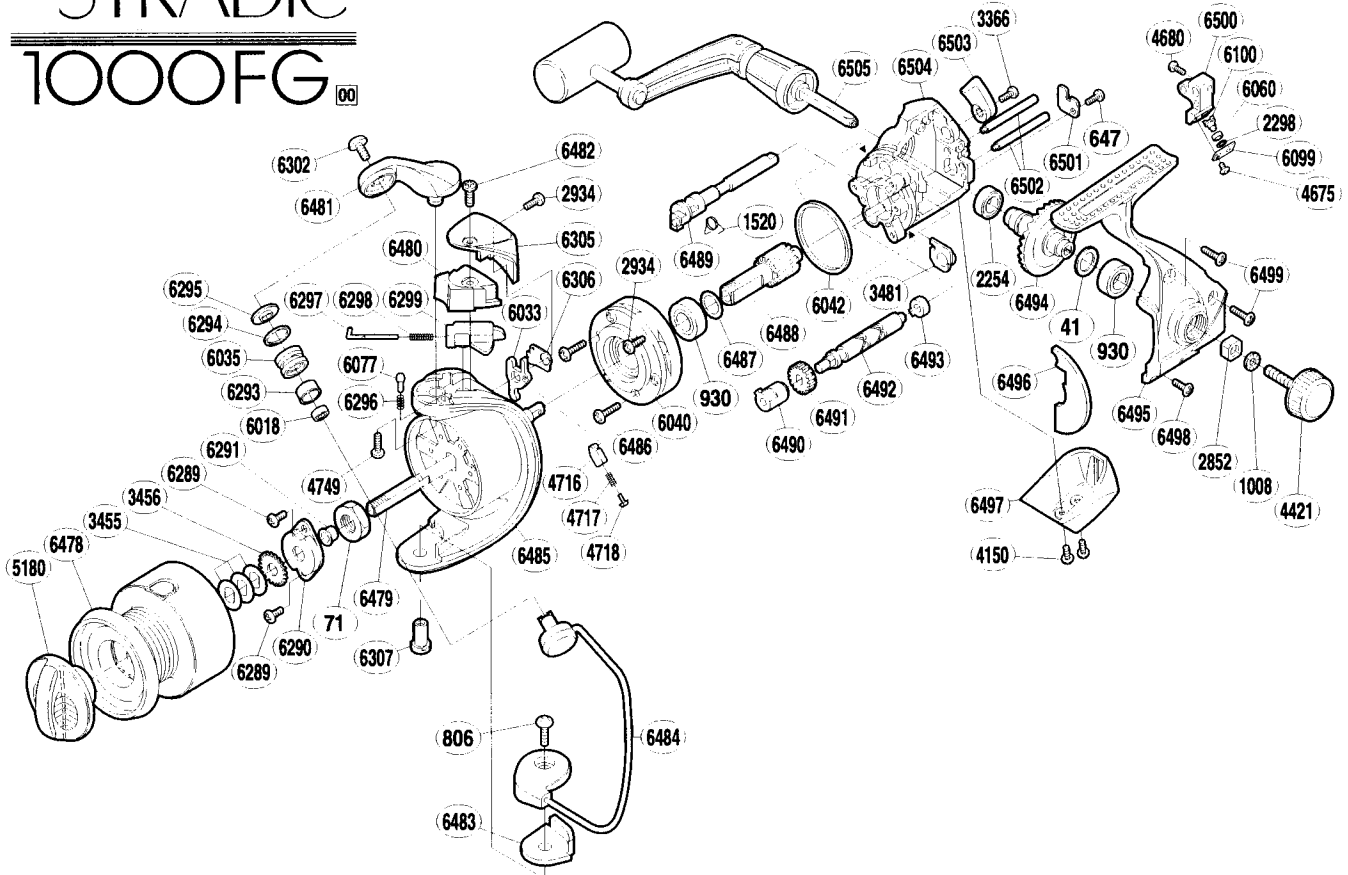

STRADIC™ 1000FG

Part No.	Description	Part No.	Description	Part No.	Description
RD 0041	Drive Gear Washer	RD 6033	Bail Trip Lever	RD 6481	Bail Arm
RD 0071	Rotor Nut	RD 6035	Line Roller	RD 6482	Protector Screw
RD 0647	Worm Shaft Retainer Screw	RD 6040	Roller Clutch Assembly	RD 6483	Bail Hold Support Spacer
RD 0806	Bail Hold Support Screw	RD 6042	Friction Ring	RD 6484	Bail Assembly
RD 0930	Ball Bearing	RD 6060	Oscillating Slider Bushing	RD 6485	Rotor
RD 1008	Handle Lock Washer	RD 6077	Click Pin	RD 6486	Roller Clutch Screw
RD 1520	Anti-Reverse Cam Spring	RD 6099	Oscillating Pawl Cover	RD 6487	Adjusting Washer
RD 2254	Ball Bearing	RD 6100	Oscillating Pawl	RD 6488	Pinion Gear
RD 2298	Spacer	RD 6289	Nut Lock Screw	RD 6489	Anti-Reverse Cam
RD 2852	Handle Screw Lock	RD 6290	Rotor Nut Lock Plate	RD 6490	Worm Bushing (front)
RD 2934	Multi-Purpose Screw	RD 6291	Main Shaft Spacer	RD 6491	Idle Gear
RD 3366	Anti-Reverse Lever Screw	RD 6293	Line Roller Bushing	RD 6492	Worm Shaft
RD 3455	Spool Washer	RD 6294	Line Roller Spacer	RD 6493	Worm Bushing (rear)
RD 3456	Spool Support	RD 6295	Line Roller Washer	RD 6494	Drive Gear
RD 3481	Bushing	RD 6296	Click Spring	RD 6495	Side Cover
RD 4150	Rear Protector Screw	RD 6297	Bail Spring Guide (A)	RD 6496	Side Cover Flange
RD 4421	Handle Screw Cap	RD 6298	Bail Spring	RD 6497	Rear Protector
RD 4675	Oscillating Pawl Cover Screw	RD 6299	Bail Spring Guide (B)	RD 6498	Side Cover Screw (short)
RD 4680	Slider Retainer Screw	RD 6302	Line Roller Screw	RD 6499	Side Cover Screw (long)
RD 4716	Lever Spring Guide (B)	RD 6305	Rotor Protector	RD 6500	Oscillating Slider
RD 4717	Lever Spring	RD 6306	Trip Lever Spacer	RD 6501	Worm Shaft Retainer
RD 4718	Lever Spring Guide (A)	RD 6307	Bail Hold Support Shaft	RD 6502	Oscillating Guide
RD 4749	Bail Arm Screw	RD 6478	Spool Assembly	RD 6503	Anti-Reverse Lever
RD 5180	Drag Knob	RD 6479	Main Shaft	RD 6504	Body
RD 6018	Ball Bearing	RD 6480	Bail Spring Cover	RD 6505	Handle Assembly