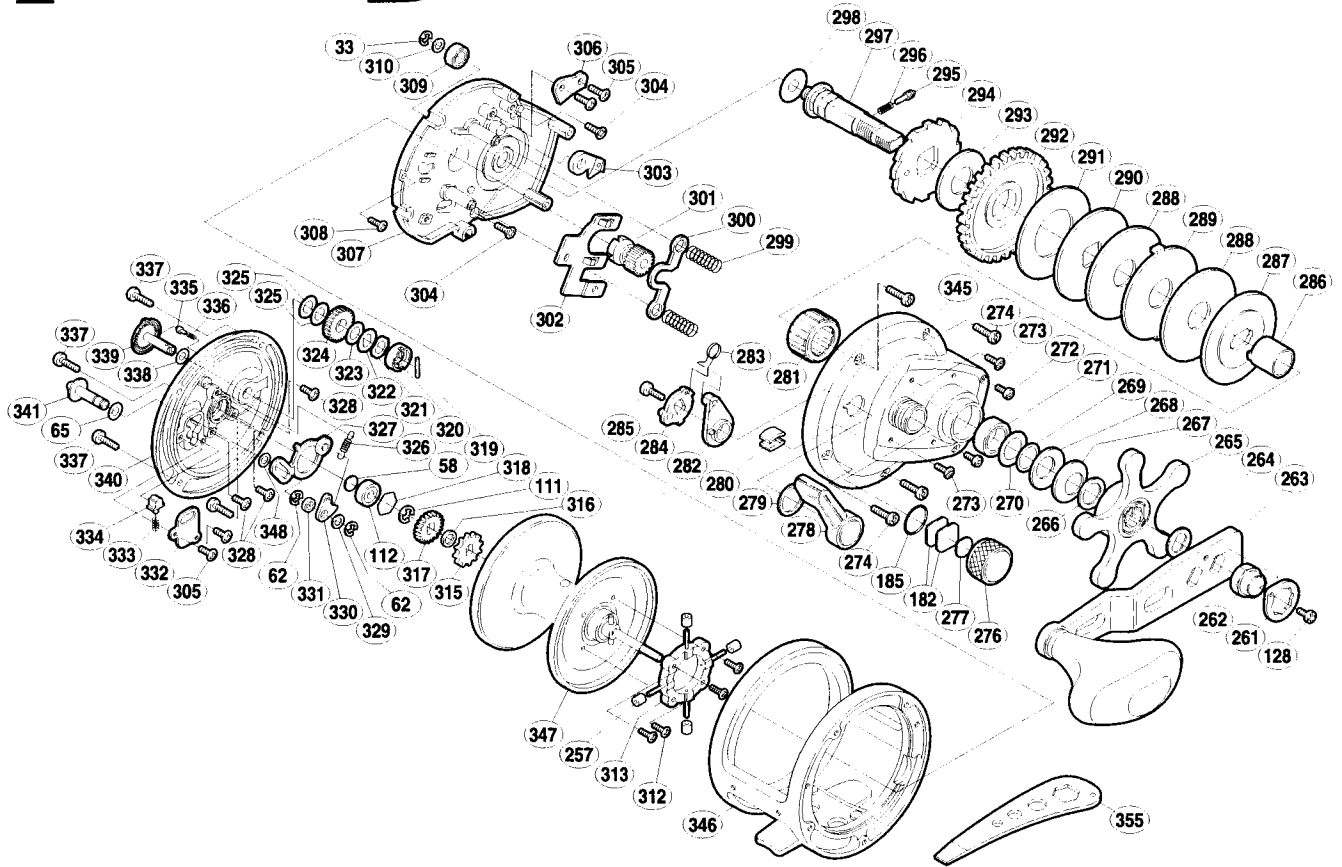

## TN 16 00

Part No.	Description
TGT0033	Drive Shaft Retainer
TGT0058	SpacerIB
TGT0062	Click Pawl Retainer
TGT0065	Spacer (A)
TGT0111	Click Gear Retainer
TGT0112	Ball Bearing
TGT0128	Handle Nut Plate Screw
TGT0182	Cast Control Spacer (A)
TGT0185	IoT Ring
TGT0257	Brake Collar
TGT0261	Handle Nut Plate
TGT0262	Handle Nut
TGT0263	Handle Assembly
TGT0264	Drive Shaft Shield
TGT0265	Star Drag
TGT0266	Star Drag Washer
TGT0267	Drag Spring Washer (9L)
TGT0268	Drag Spring Washer (9H)
TGT0269	Bearing Thrust Washer
TGT0270	Bearing Seal
TGT0271	Ball Bearing
TGT0272	Right Side Plate Screw (D)
TGT0273	Right Side Plate Screw (C)
TGT0274	Right Side Plate Screw (A)
TGT0276	Cast Control Cap
TGT0277	Cast Control Spacer (B)
TGT0278	Clutch Lever
TGT0279	Smoother
TGT0280	Line Clip
TGT0281	Roller Clutch Bearing
TGT0282	Eccentric Cam Bushing
TGT0283	Clutch Spring

Part No.	Description
TGT0284	Clutch Cam
TGT0285	Clutch Lever Screw
TGT0286	Roller Clutch Inner Tube
TGT0287	Key Washer
TGT0288	Drag Washer (D)
TGT0289	Eared Washer (E)
TGT0290	Key Washer (C)
TGT0291	Drag Washer (B)
TGT0292	Drive Gear
TGT0293	Drag Washer (A)
TGT0294	Anti-Reverse Ratchet
TGT0295	Click Pin
TGT0296	Click Spring
TGT0297	Drive Shaft
TGT0298	Drive Shaft Washer (B)
TGT0299	Yoke Spring
TGT0300	Yoke
TGT0301	Pinion Gear
TGT0302	Yoke Plate
TGT0303	Anti-Reverse Pawl
TGT0304	Set Plate Screw (B)
TGT0305	Multi-Purpose Screw
TGT0306	Anti-Reverse Pawl Keeper
TGT0307	Set Plate
TGT0308	Set Plate Screw (A)
TGT0309	Ball Bearing
TGT0310	Drive Shaft Washer (A)
TGT0312	Brake Shaft Holder Screw
TGT0313	Brake Shaft Holder
TGT0315	Click Gear
TGT0316	Spool Shaft Spacer
TGT0317	IBRĪ Gear (A)