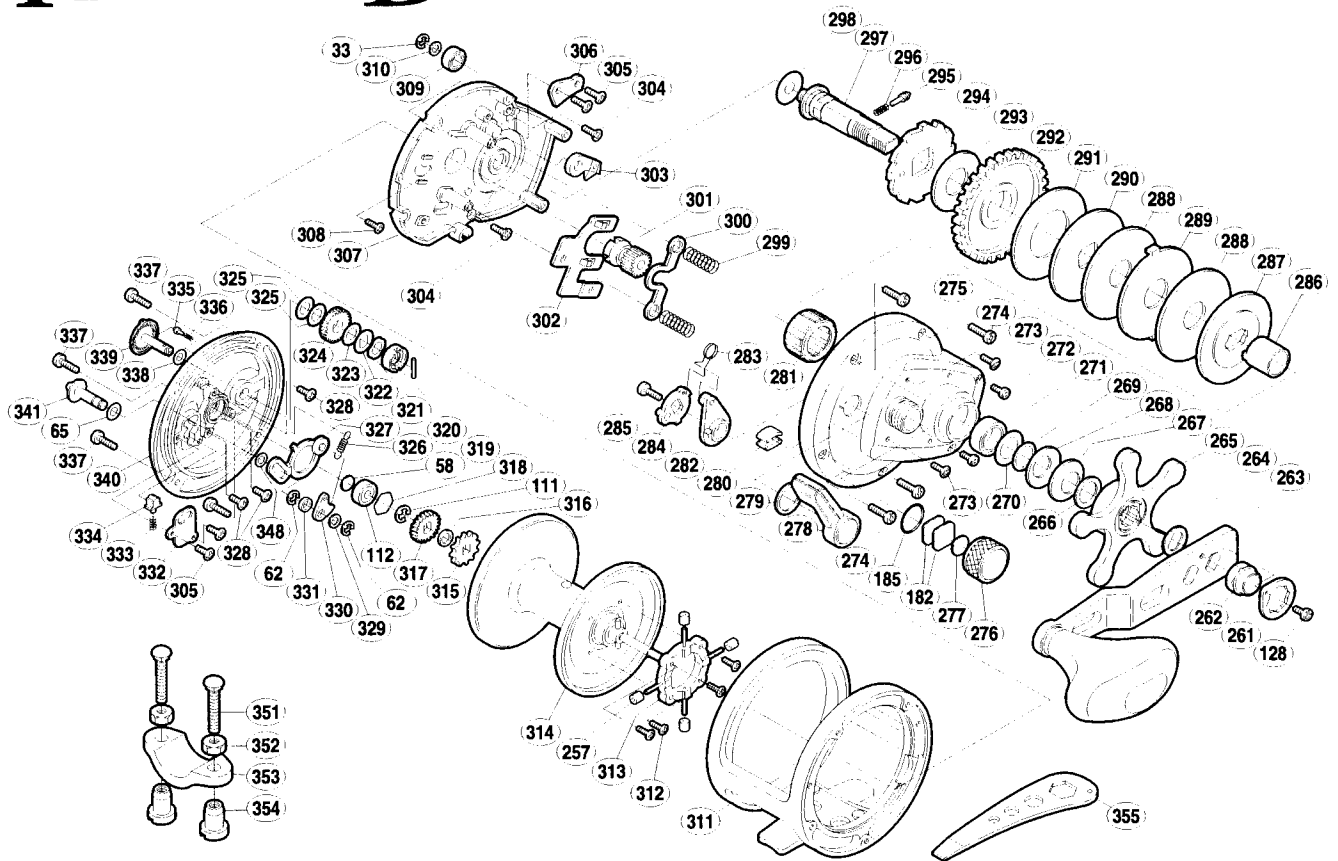

TRINIDAD™

TN 20⁰⁰

Part No.	Description
TGT0033	Drive Shaft Retainer
TGT0058	Spacer(B)
TGT0062	Click Pawl Retainer
TGT0065	Spacer (A)
TGT0111	Click Gear Retainer
TGT0112	Ball Bearing
TGT0128	Handle Nut Plate Screw
TGT0182	Cast Control Spacer (A)
TGT0185	IO Ring
TGT0257	Brake Collar
TGT0261	Handle Nut Plate
TGT0262	Handle Nut
TGT0263	Handle Assembly
TGT0264	Drive Shaft Shield
TGT0265	Star Drag
TGT0266	Star Drag Washer
TGT0267	Drag Spring Washer (9L)
TGT0268	Drag Spring Washer (9H)
TGT0269	Bearing Thrust Washer
TGT0270	Bearing Seal
TGT0271	Ball Bearing
TGT0272	Right Side Plate Screw (D)
TGT0273	Right Side Plate Screw (C)
TGT0274	Right Side Plate Screw (A)
TGT0275	Right Side Plate
TGT0276	Cast Control Cap
TGT0277	Cast Control Spacer (B)
TGT0278	Clutch Lever
TGT0279	Smoother
TGT0280	Line Clip
TGT0281	Roller Clutch Bearing
TGT0282	Eccentric Cam Bushing
TGT0283	Clutch Spring

Part No.	Description
TGT0284	Clutch Cam
TGT0285	Clutch Lever Screw
TGT0286	Roller Clutch Inner Tube
TGT0287	Key Washer
TGT0288	Drag Washer (D)
TGT0289	Eared Washer (E)
TGT0290	Key Washer (C)
TGT0291	Drag Washer (B)
TGT0292	Drive Gear
TGT0293	Drag Washer (A)
TGT0294	Anti-Reverse Ratchet
TGT0295	Click Pin
TGT0296	Click Spring
TGT0297	Drive Shaft
TGT0298	Drive Shaft Washer (B)
TGT0299	Yoke Spring
TGT0300	Yoke
TGT0301	Pinion Gear
TGT0302	Yoke Plate
TGT0303	Anti-Reverse Pawl
TGT0304	Set Plate Screw (B)
TGT0305	Multi-Purpose Screw
TGT0306	Anti-Reverse Pawl Keeper
TGT0307	Set Plate
TGT0308	Set Plate Screw (A)
TGT0309	Ball Bearing
TGT0310	Drive Shaft Washer (A)
TGT0311	One-Piece Frame
TGT0312	Brake Shaft Holder Screw
TGT0313	Brake Shaft Holder
TGT0314	Spool Assembly
TGT0315	Click Gear
TGT0316	Spool Shaft Spacer