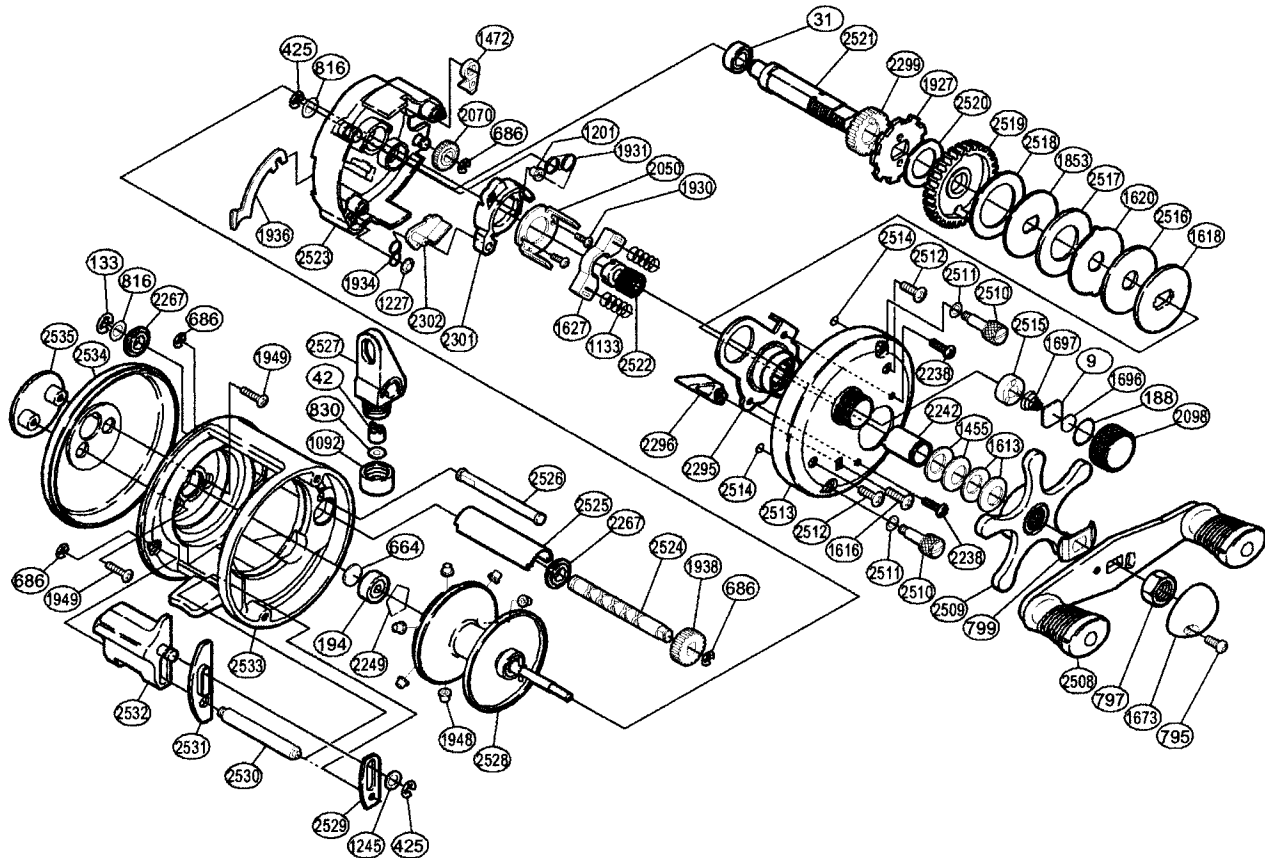

SHIMANO®

Catala®

C TL-200

Part No.	Description	Part No.	Description	Part No.	Description
BNT0009	Spacer (A)	BNT1673	Handle Nut Plate	BNT2510	Right Side Plate Nut
BNT0031	Ball Bearing	BNT1696	Cast Control Spacer (B)	BNT2511	Side Plate Nut Washer
BNT0042	Line Guide Pawl	BNT1697	Spool Tension Spring	BNT2512	Right Side Plate Screw
BNT0133	Worm Shaft Retainer	BNT1853	Key Washer (A)	BNT2513	Right Side Plate
BNT0188	"O" Ring	BNT1927	Anti-Reverse Ratchet	BNT2514	"O" Ring
BNT0194	Ball Bearing	BNT1930	Clutch Cam Screw	BNT2515	Cast Control Bushing
BNT0425	"E" Lock	BNT1931	Retractor Spring	BNT2516	Drag Washer (AG)
BNT0664	Spacer (B)	BNT1934	Clutch Pawl Spring	BNT2517	Drag Washer (CG)
BNT0686	"E" Lock	BNT1936	Clutch Plate	BNT2518	Drag Washer (BG)
BNT0795	Handle Nut Plate Screw	BNT1938	Idle Gear (C)	BNT2519	Drive Gear
BNT0797	Handle Nut	BNT1948	Brake Collar	BNT2520	Drive Shaft Washer (B)
BNT0799	Friction Washer	BNT1949	I.D. Plate Screw	BNT2521	Drive Shaft
BNT0816	Shaft Washer	BNT2050	Clutch Cam Retainer	BNT2522	Pinion Gear
BNT0830	Spacer (optional)	BNT2070	Idle Gear (B)	BNT2523	Set Plate
BNT1092	Pawl Cap	BNT2098	Cast Control Cap	BNT2524	Worm Shaft
BNT1133	Yoke Spring	BNT2238	Bush Plate Screw	BNT2525	Level Wind Guard
BNT1201	Retractor Spring Collar	BNT2242	Roller Clutch Inner Tube	BNT2526	Stabilizer Bar
BNT1227	Push Nut (SPN-2)	BNT2249	Bearing Retainer	BNT2527	Line Guide
BNT1245	Clutch Bar Support Spacer	BNT2267	Worm Bushing (B)	BNT2528	Spool Assembly
BNT1455	Drag Spring Washer (H)	BNT2295	Roller Clutch Assembly	BNT2529	Clutch Button Guide (A)
BNT1472	Anti-Reverse Pawl	BNT2296	Return Pin Guide	BNT2530	Clutch Button Support Bar
BNT1613	Drag Spring Washer (L)	BNT2299	Idle Gear (A)	BNT2531	Clutch Button Guide (B)
BNT1616	Return Pin Guide Screw	BNT2301	Clutch Cam	BNT2532	Quick-Fire II Clutch Bar
BNT1618	Key Washer (C)	BNT2302	Clutch Pawl	BNT2533	One-Piece Frame
BNT1620	Eared Washer	BNT2508	Handle Assembly	BNT2534	Left Side Plate
BNT1627	Yoke	BNT2509	Star Drag	BNT2535	Left Side I.D. Plate