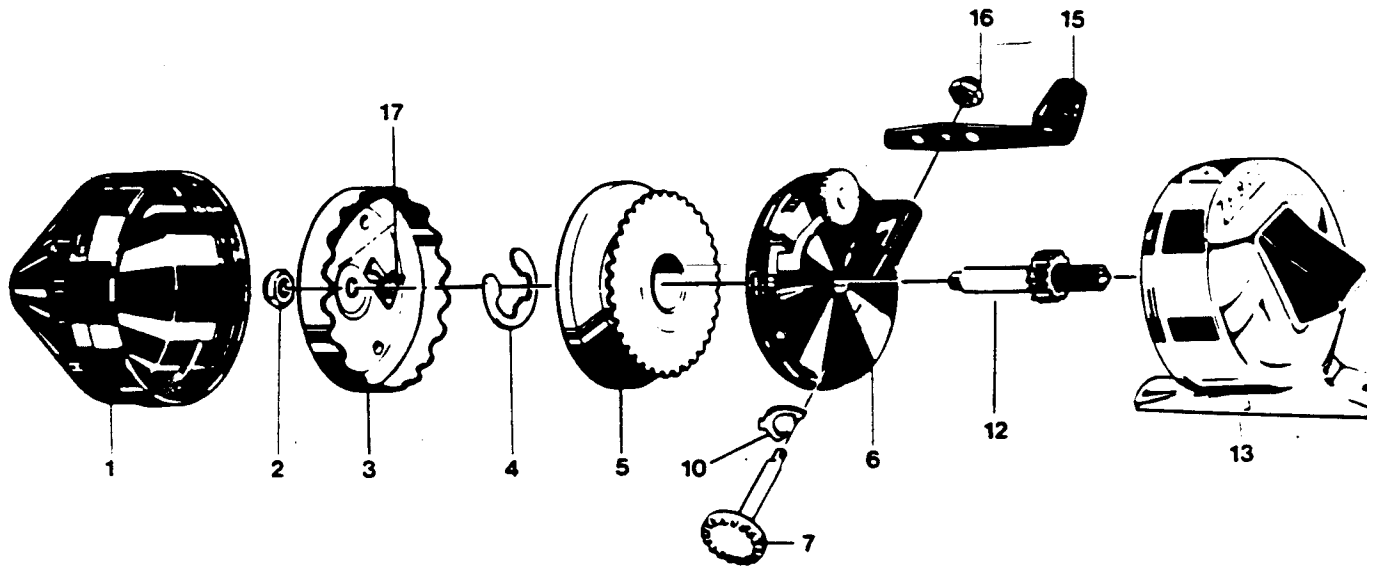

# ZEBCO 202

Key No.	Part No.	Description	Price
1	XZ324-22	FRONT COVER	1.82
2	JZ006	SPINNER HEAD NUT	.44
3	XZ310	SPINNER HEAD SUB ASSEMBLY	2.05
4	XZ034	SPOOL CLIP	.33
5	XZ021	SPOOL	1.53
5	XZ321-10P	WND SPOOL 10#	2.69
6	XZ301	BODY S/A	2.43
7	XZ308	CRANK SHAFT SUB-ASSEMBLY	1.93
10	XZ063	ANTI REVERSE PAWL	.33
12	XZ315	CENTER SHAFT SUB-ASSEMBLY	2.05
13	XZ323-19	BACK COVER S/A	2.26
14	XZ009-2	THUMB STOP BLACK	.62
15	XZ318-1	CRANK HANDLE S/A	1.66
16	AZ003	CRANK NUT	.56
17	EZ027	SPINNERHEAD SPRING	.33

Prices subject to change without notice. Prices do not include postage and handling.

**PLEASE ORDER BY PART NUMBER**

Rev. 5/82

Zebco Division Brunswick Corporation, Box 270, Tulsa, OK 74101 USA 918-836-5581