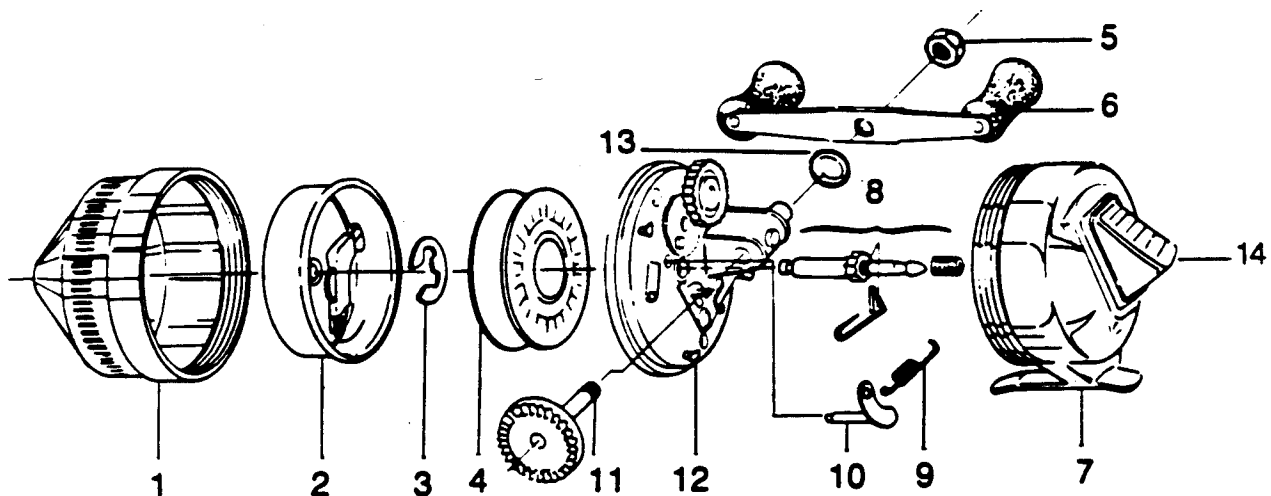

# ZEBCO 808N

Key No.	Part No.	Description	Price
1	EE324-2	FRONT COVER S/A	4.00
2	EE310-1	SPINNERHEAD ASSY.	6.46
3	GZ034-1	SPOOL RETAINER CLIP	.57
4	FE021	SPOOL (EMPTY)	4.35
4	FE321-3	SPOOL W/20# HI PERF LINE	6.46
5	QZ003	CRANK NUT	.72
6	ME318-1	CRANK HANDLE S/A	5.74
7	EE323-4	BACK COVER S/A	5.90
8	FE315-1	CENTER SHAFT ASSY.	3.70
9	PZ085-1	CLUTCH SPRING	.61
10	PZ307-1	CLUTCH SHAFT	1.66
11	PZ308-1	CRANK SHAFT	4.79
12	PZ301-2	BODY S/A	5.03
13	FE086-2	CRANK SHAFT SPACER	.88
14	PY009	THUMB STOP	1.05

Prices subject to change without notice. Prices do not include postage and handling.

**PLEASE ORDER BY PART NUMBER**

Rev. 5/93

Zebco Division Brunswick Corporation, Box 270, Tulsa, OK 74101 USA 918-836-5581