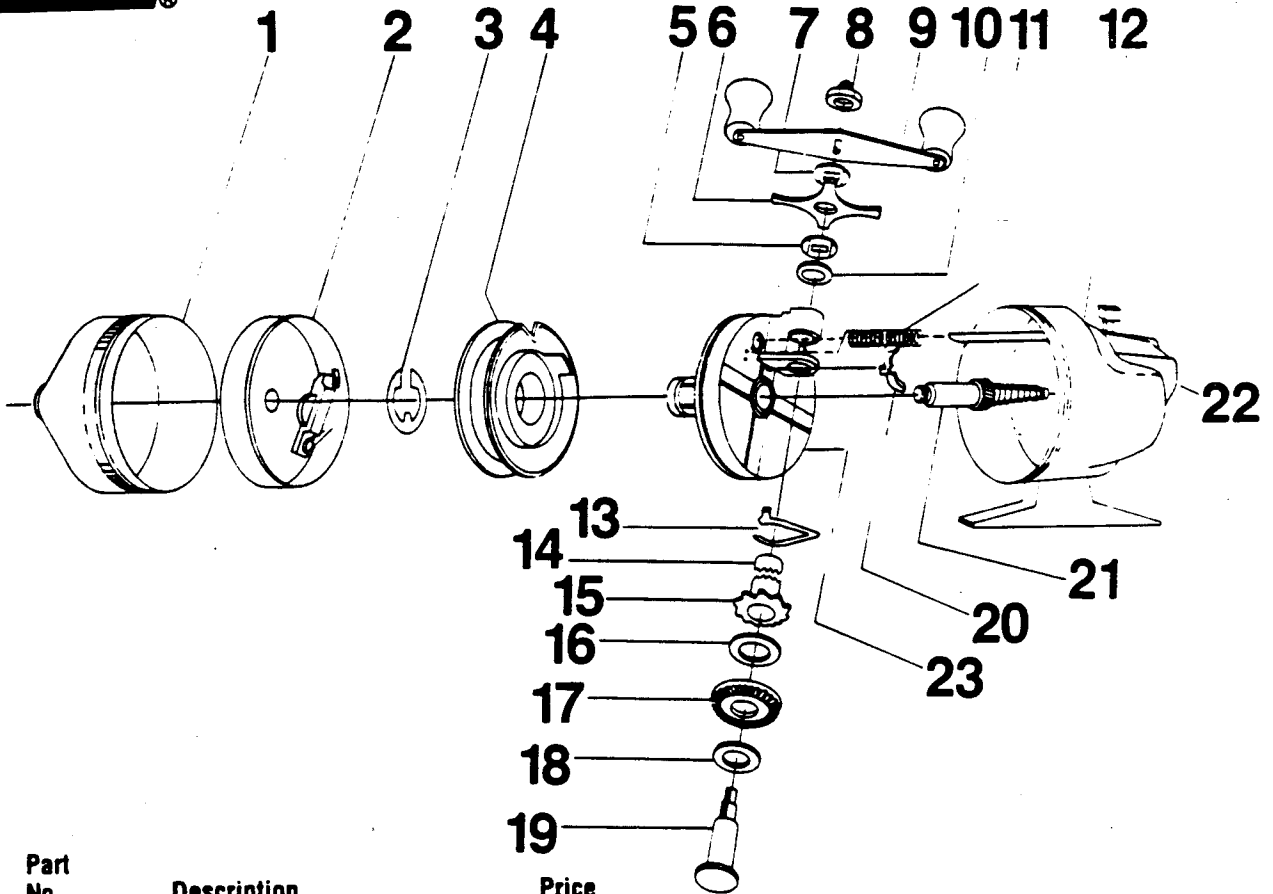

ZEBCO**CR60****DISCONTINUED**

Key No.	Part No.	Description	Price
1	JY324-9	FRONT COVER S/A	6.45
2	JY310	SPINNERHEAD	4.97
3	JY034	SPOOL CLIP	.44
4	HE021	SPOOL	2.14
4	HE321-6H	SPOOL WOUND W/6# HP LINE	5.21
7	DZ031	TENSION WASHER	.36
8	HE032	STAR DRAG	1.84
9	AZ003	CRANK NUT	.56
10	SY318-2	HANDLE ASSY.	2.59
11	DZ030	FLAT WASHER	.31
12	HE064	DEPTH PIN SPRING	.49
13	HE323-1	BACK COVER S/A	7.30
14	HE061	ANTI REVERSE DRAG	.91
15	HE026	SIDE BUSHING	1.23
16	DZ033	WASHER	.31
17	HE012	CRANK GEAR	1.53
18	DZ033	WASHER	.31
19	HE008	CRANK SHAFT	2.40
20	JY060	ANTI-REVERSE PAWL	.44
21	WY315-1	CENTER SHAFT ASSY.	4.41
22	HE009	THUMBSTOP	1.96
23	WY301-2	BODY	6.00

Prices subject to change without notice. Prices do not include postage and handling. Some parts may not be available.

PLEASE ORDER BY PART NUMBER

Rev. 5/93

Zebco Division Brunswick Corporation, Box 270, Tulsa, OK 74101 USA 918-836-5581