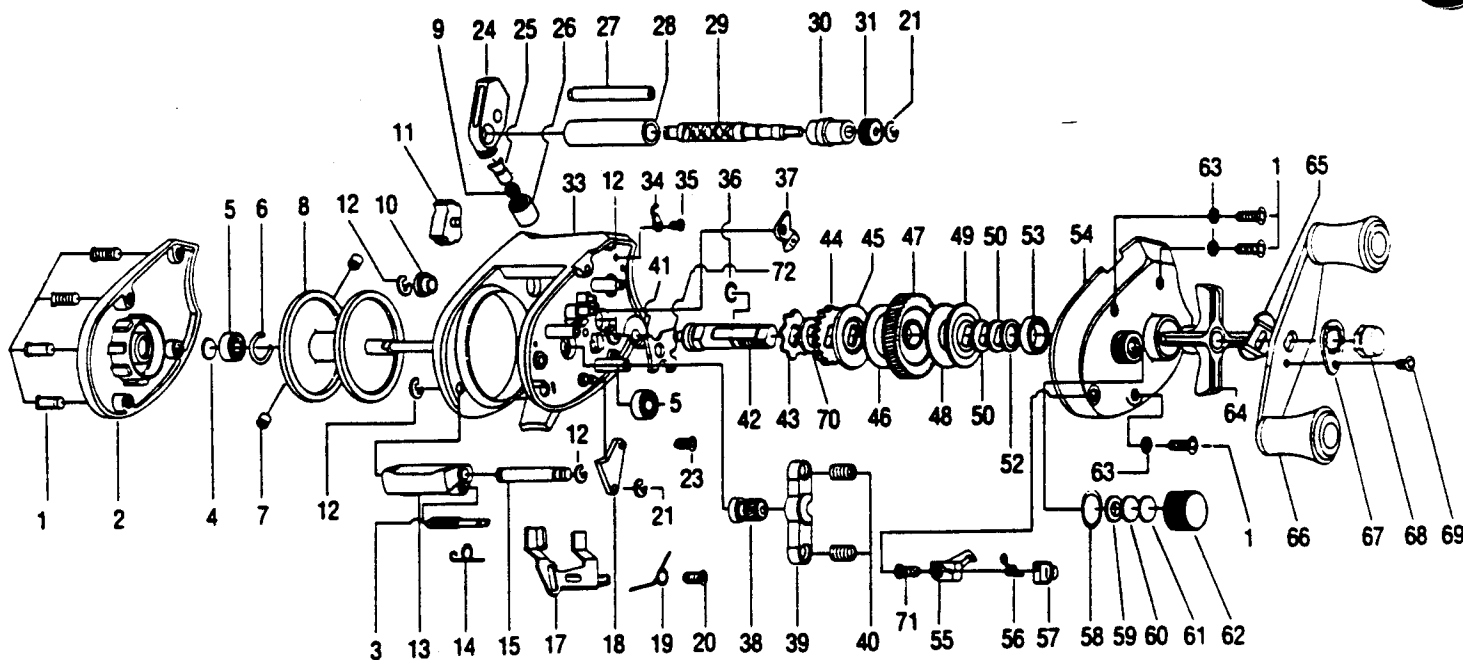

# QUANTUM<sup>®</sup> PROLITE

Key No.	Part No.	Description	Price	Key No.	Part No.	Description	Price
1	VX4352	RIGHT SIDE COVER SCREW	.62	37	GW363	A/R PAWL ASSY.	2.51
2	GW323	LEFT SIDE COVER	8.40	38	GW311	PINION GEAR ASSY.	5.62
3	GW036	THUMB BAR PIN	3.16	39	GW025	PINION YOKE	2.25
4	VX4255	SPOOL TENSION SHIM	.99	40	GW040	YOKE SPRING	.70
5	VX4252	BALL BEARING (SPOOL SH)	12.23	41	GW056	CRANK SHAFT BUSHING	3.53
6	VX4253	CLIP RING	.91	42	GW008	CRANK SHAFT	8.03
7	GW044-1	CENTRIFUGAL BRAKESHOE-TAN	.97	43	GW083	TRIP RATCHET	2.25
7	GW044-2	CENTRIFUGAL BRAKESHOE-RED	.97	44	GW091	A/R RATCHET	1.93
8	GW321	SPOOL ASSY.	14.42	45	GW045	LOWER DRAG WASHER	1.24
9	CX4203	LINE GUIDE PAWL SPRING	.36	46	GW060	LOWER DRAG DISC	2.78
10	VX4156	WORM SHAFT BUSHING	1.16	47	GW012	DRIVE GEAR	6.26
11	GW069	ANTI-REVERSE SWITCH	1.12	48	GW059	UPPER DRAG DISC	3.11
12	VX4152	E-CLIP (WORM SHAFT)	.91	49	GW048	UPPER DRAG WASHER	1.61
13	GW009	THUMB BAR	1.93	50	VX4662	SPRING D WASHER	1.36
14	GW022	THUMB BAR SPRING	1.17	52	GW035	BEARING WASHER	1.66
15	GW050	THUMB BAR SHAFT	3.11	53	GW058	CENTER SHAFT BEARING	10.98
17	GW039	RELEASE SLIDER	3.11	54	GW024	RIGHT SIDE COVER	10.71
18	GW084	TRIP CAM	2.73	55	GW037	FLIPPIN' ARM	1.17
19	GW102	TRIP SPRING	.97	56	GW089	SPRING-FLIPPIN' LEVER	1.17
20	GW057	SCREW-SLIDER RETAINER	.70	57	GW087	FLIPPIN' LEVER	1.77
21	ZX4657	RETAINER CLIP	.69	58	VX4250	DIAL FRICTION RING	.85
23	GW107	CTR. SHAFT RET. SCREW	.70	59	GW099	FELT WASHER	1.17
24	GW347	LINE GUIDE CARRIER	6.16	60	VX4302	SPOOL TENSION KNOB WAS	1.46
25	VX4202	LINE GUIDE PAWL	4.31	61	VX4601	SPOOL TENSION KNOB CUS	.99
26	VX4204	LINE GUIDE CARRIER SCREW	2.77	62	VX4259	SPOOL TENSION KNOB	4.85
27	GW061	STABILIZER BAR	2.78	63	CW069	MYLAR WASHER	.70
28	GW016	LEVEL WIND GUARD	3.27	64	GW055	DRAG STAR	6.70
29	GW072	WORM SHAFT	6.91	65	VX4660	HANDLE WASHER	1.16
30	NX068	WORM SHAFT BUSHING-RIGHT	1.16	66	GW318	HANDLE ASSY.	8.79
31	GW085	LEVEL WIND GEAR	1.56	67	GX4703	HANDLE NUT LOCK	.91
33	GW301	FRAME ASSY.	25.71	68	GX4702	HANDLE NUT	.99
34	GW071	A/R SELECTOR SPRING	2.19	69	VX4704	HANDLE NUT LOCK SCREW	.99
35	GW093	SCREW-A/R SELECTOR SPRG.	.70	70	NX111	RATCHET WASHER	1.00
36	GW090	GEAR STACK RETAINER	.70	71	WX4510	FLIPP'N LEVER SCREW	1.23