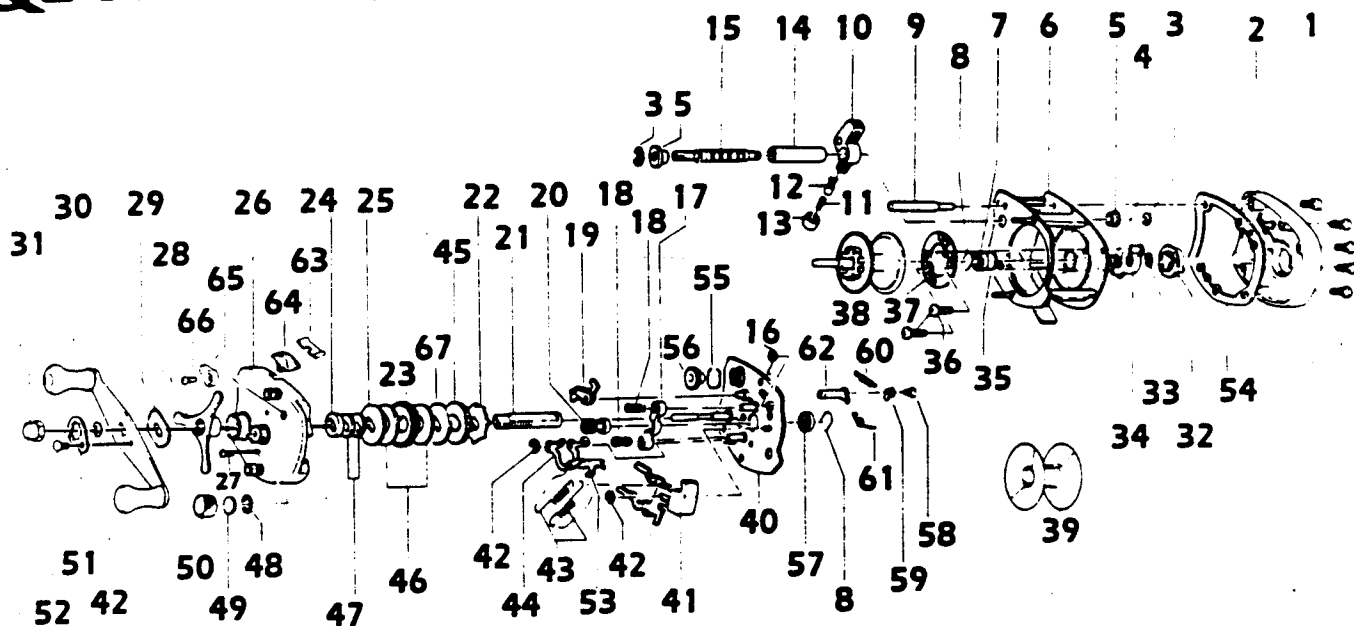

QUANTUM QD1420L

DISCONTINUED

Key No.	Part No.	Description	Price	Key No.	Part No.	Description	Price
	CX4000	SPARE PARTS W/WRENCH	3.69	32	CX4303	MAGNETIC CONTROL DIAL	.99
	MX310	SET PLATE	18.73	33	CX4250	O RING	.49
	MX324	SIDE COVER	13.58	34	CX4261	MAGNET RET. SUPPORT	1.46
	T130	WRENCH	2.59	35	CX4255	SPOOL TENSION SHIM A	.36
1	LX4102	RIGHT SIDE PLATE SCR.	.99	36	CX4602	MAGNET RETAINER SCREW	.62
2	LX4101	RIGHT SIDE PLATE	6.45	37	CX4257	MAGNET RETAINER	8.59
3	CX4152	WORM SHAFT RETAINER	.31	38	MX4251	SPOOL	14.72
4	CX4301	MAGNET RET. SPRING	.36	39	FX4260	U SPOOL CONVERTER	4.31
5	CX4156	WORM GUARD BUSHING	.62	40	MX4351	SET PLATE	18.73
6	MX4051	FRAME	25.17	41	LX4402	SPOOL RELEASE BUTTON	2.64
7	CX4252	SPOOL SHFT BEARING	7.99	42	CX4656	RETAINER CLIP	.36
8	CX4253	BEARING RETAINER	.36	43	FX4353	SET PLATE ACT SPRING	.91
9	EX4159	FRAME POST SILVER	1.53	44	LX4503	SET PLATE ACT. 'B'	1.84
10	CX4201	LINE GUIDE	4.00	45	LX4658	ANTI-REVERSE RATCHET	3.86
11	CX4203	LINE GUIDE PAWL SPRING	.36	46	CX4661	DRAG WASHER A	.36
12	CX4202	LINE GUIDE PAWL	2.21	47	CX4662	DRIVE SHAFT SPR. WSHR	.36
13	CX4204	PAWL CAP	.91	48	CX4258	O RING	.36
14	EX4158	WORM SHFT GUARD-SILVER	2.46	49	CX4302	SPOOL TENSION SHIM B	.36
15	FX4151	WORM SHAFT	5.83	50	CX4259	SPOOL TENSION KNOB	1.84
16	CX4502	SPOOL RELEASE SPRING	.36	51	LX4703	HANDLE NUT LOCK	1.23
17	CX4401	PINION YOKE	.62	52	LX4704	HANDLE NUT LOCK SCR.	.49
18	CX4403	PINION YOKE SPRING	.36	53	LX4501	SET PLATE ACT. 'A'	1.23
19	LX4452	ANTI-REVERSE PAWL	1.84	54	CX4107	LEFT PLATE SPACER-WH.	1.53
20	LX4256	PINION GEAR	9.21	55	CX4153	GEAR RETAINING CLIP	.31
21	LX4652	DRIVE SHAFT	4.90	56	LX4150	WORM SHAFT GEAR	2.88
22	LX4451	RELEASE RATCHET	1.23	57	CX4252	SPOOL SHFT BEARING	7.99
23	LX4651	DRIVE GEAR	6.68	58	FX4552	CLICK PAWL SCREW	1.23
24	CX4659	DRAG WASHER B	.62	59	MX4551	CLICK PAWL	1.41
25	CX4254	DRIVE SHFT BUSH	.62	60	MX4553	CLICK PAWL SPRING	1.23
26	MX4103	LEFT SIDE PLATE	14.12	61	FX4556	CLICK CAM SPRING	.91
27	LX4352	LEFT SIDE CVR SCREW	.42	62	MX4557	CLICK CAM	2.64
28	LX4663	STAR DRAG	6.14	63	FX4455	ANTI-REV. LVR. PLATE	.91
29	CX4660	HANDLE WASHER	.36	64	FX4456	ANTI-REV. LEVER	1.41
30	CX4701	HANDLE	5.53	65	FX4558	BAIT CLICK LEVER	1.46
31	LX4702	HANDLE NUT	1.53	66	MX4559	BAIT CLICK LVR SCREW	.62