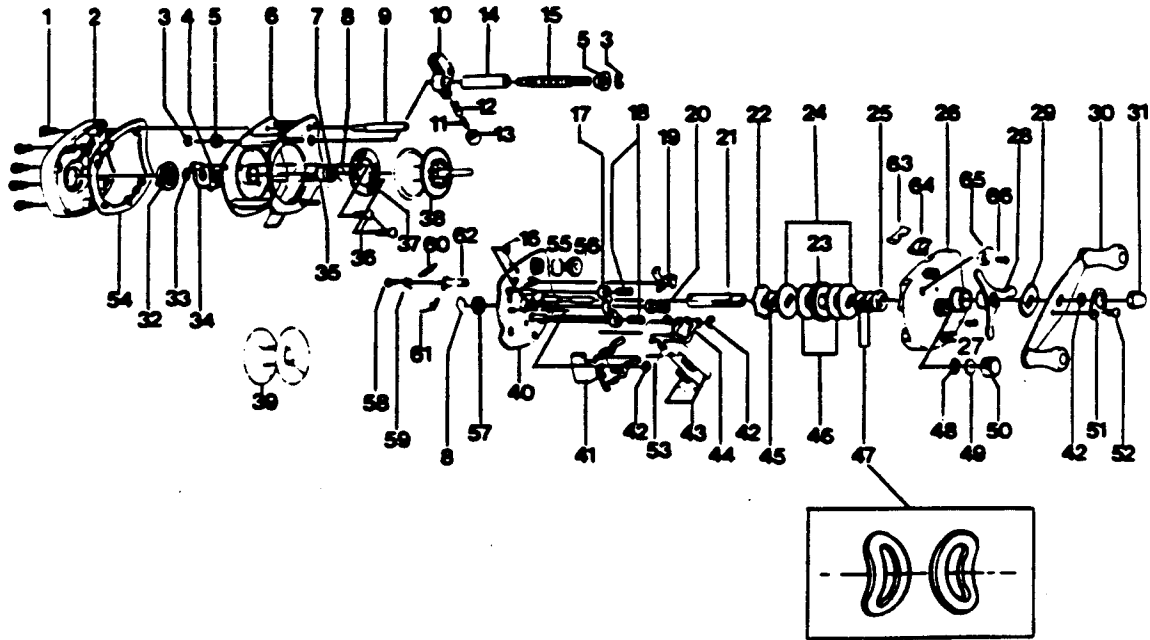

QUANTUM QD420

DISCONTINUED

Key No.	Part No.	Description	Price	Key No.	Part No.	Description	Price
	CX4000	SPARE PARTS W/WRENCH	3.69	34	CX4261	MAGNET RET. SUPPORT	1.46
1	CX4102	LEFT SIDE PLATE SCREW	.36	35	CX4255	SPOOL TENSION SHIM A	.36
2	CX4101	LEFT SIDE PLATE	5.21	36	CX4602	MAGNET RETAINER SCREW	.62
3	CX4152	WORM SHAFT RETAINER	.31	37	CX4257	MAGNET RETAINER	8.59
4	CX4301	MAGNET RET. SPRING	.36	38	FX4251	SPOOL	14.72
5	CX4156	WORM GUARD BUSHING	.62	39	FX4260	U SPOOL CONVERTER	4.31
6	FX4051	FRAME	24.57	40	FX4351	SET PLATE	22.38
7	BX4156	SPOOL SHAFT BUSHING	2.69	41	CX4402	SPOOL RELEASE BUTTON	2.00
8	CX4253	BEARING RETAINER	.36	42	CX4656	RETAINER CLIP	.36
9	EX4159	FRAME POST SILVER	1.53	43	FX4353	SET PLATE ACT SPRING	.91
10	CX4201	LINE GUIDE	4.00	44	FX4503	SET PLATE ACT. B	1.23
11	CX4203	LINE GUIDE PAWL SPRING	.36	45	CX4658	BASE DRAG WASHER	.36
12	CX4202	LINE GUIDE PAWL	2.21	46	CX4661	DRAG WASHER A	.36
13	CX4204	PAWL CAP	.91	47	CX4662	DRIVE SHAFT SPR. WSHR	.36
14	EX4158	WORM SHFT GUARD-SILVER	2.46	48	CX4258	O RING	.36
15	FX4151	WORM SHAFT	5.83	49	CX4302	SPOOL TENSION SHIM B	.36
16	CX4502	SPOOL RELEASE SPRING	.36	50	CX4259	SPOOL TENSION KNOB	1.84
17	CX4401	PINION YOKE	.62	51	CX4703	HANDLE NUT LOCK	.62
18	CX4403	PINION YOKE SPRING	.36	52	CX4704	HANDLE NUT LOCK SCREW	.36
19	CX4452	ANTI-REV. PAWL	.91	53	FX4501	SET PLATE ACTUATOR	1.41
20	NX4256	PINION GEAR	9.21	54	BX4107	LEFT PLATE SPACER-RED	1.53
21	CX4652	DRIVE SHAFT	3.69	55	CX4153	GEAR RETAINING CLIP	.31
22	CX4451	ANTI-REV. RATCHET	2.64	56	NX4150	WORM SHAFT GEAR	4.31
23	NX4651	DRIVE GEAR	6.14	57	BX4157	SPOOL SHAFT BUSHING B	2.69
24	CX4659	DRAG WASHER B	.62	58	FX4552	CLICK PAWL SCREW	1.23
25	CX4254	DRIVE SHFT BUSH	.62	59	FX4551	CLICK PAWL	1.41
26	EX4103	RIGHT SIDE PLATE	11.36	60	FX4553	CLICK PAWL SPRING	1.23
27	CX4352	RIGHT SIDE COVER SCREW	.36	61	FX4556	CLICK CAM SPRING	.91
28	CX4663	STAR DRAG	4.90	62	FX4557	CLICK CAM	2.64
29	CX4660	HANDLE WASHER	.36	63	FX4455	ANTI-REV. LVR. PLATE	.91
30	CX4701	HANDLE	5.53	64	FX4456	ANTI-REV. LEVER	1.41
31	CX4702	HANDLE NUT	.91	65	FX4558	BAIT CLICK LEVER	1.46
32	CX4303	MAGNETIC CONTROL DIAL	.99	66	FX4559	BAIT CLICK LEVER SCREW	.62
33	CX4250	O RING	.49				