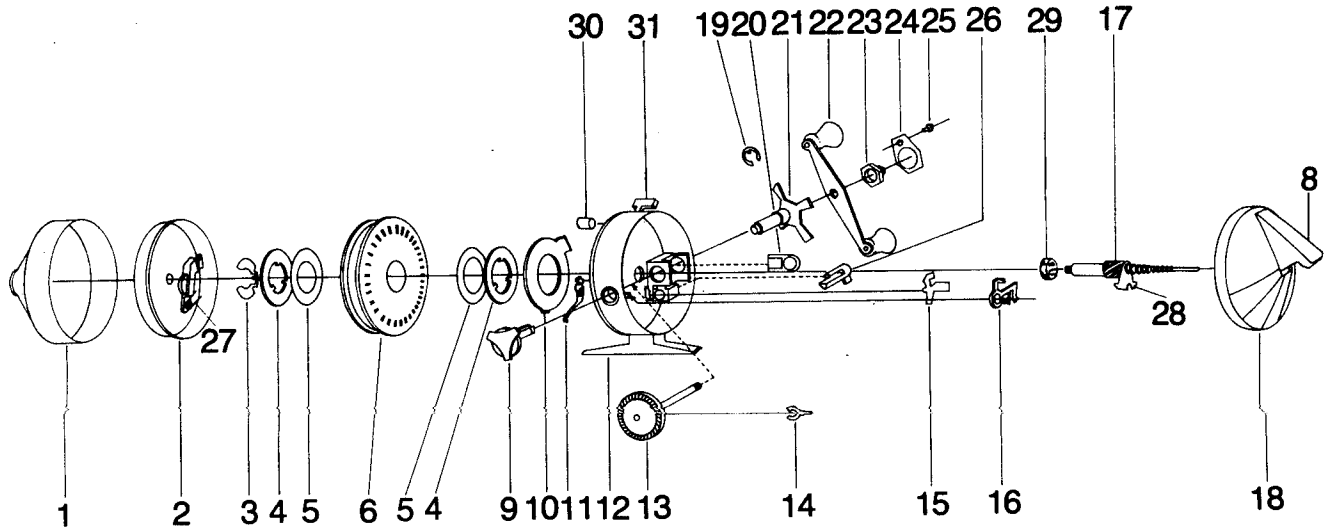

ZEBCO® 1 CLASSIC

Key No.	Part No.	Description	Price	Key No.	Part No.	Description	Price
1	KZ324	FRONT COVER	5.78	26	RY002	ANTI-REVERSE KNOB	.74
2	KZ310	SPINNER HEAD S/A	6.45	27	JY049	PICKUP PIN ARM SPRING	.44
3	RY034-1	SPOOL RETAINER CLIP	.44	28	KZ065	ACTUATOR	.68
4	CJ040-1	SPOOL WASHER (METAL)	.95	29	AZ028	BALL BEARING	6.63
5	CJ108-1	FLAT WASHER	.38	30	KZ169	SPOOL LOCK PLUNGER	.62
6	KZ021	SPOOL	3.00	31	KZ164	SPOOL LOCK LEVER	.42
6	KZ321-14H	WOUND SPOOL W/14# MONO HP	5.90	32	KZ086	DRIVE STUD	.36
7	KY026-5	CRANK BUSHING	2.83				
8	KZ309	THUMBSTOP S/A	1.36				
9	KZ019	BAIT ALERT KNB	.49				
10	KZ027	CLUTCH RING	.85				
11	RY033	RATCHET SPRING	.49				
12	KZ301	BODY S/A	12.59				
13	KY308-1	CRANK SHAFT S/A	3.20				
14	JY061	PAWL ACTUATOR	.44				
15	KZ060	ACTUATOR PAWL	.56				
16	KZ014	BAIT CLICKER	.68				
17	KZ315	CENTER SHAFT S/A	3.80				
18	KZ323	BACK COVER ASSY	5.83				
19	JY121	RETAINER CLIP	.38				
20	KZ054	DRAG ACTUATOR SLIDE	.99				
21	KZ032	DRAG STAR	1.36				
22	KZ318-6	CRANK HANDLE S/A	3.69				
23	VY003	CRANK NUT	.56				
24	VY056	NUT LOCK	.25				
25	VY057	SCREW	.20				

Prices subject to change without notice. Prices do not include postage and handling.

PLEASE ORDER BY PART NUMBER

Rev. 5/93

Zebco Division Brunswick Corporation, Box 270, Tulsa, OK 74101 USA 918-836-5581