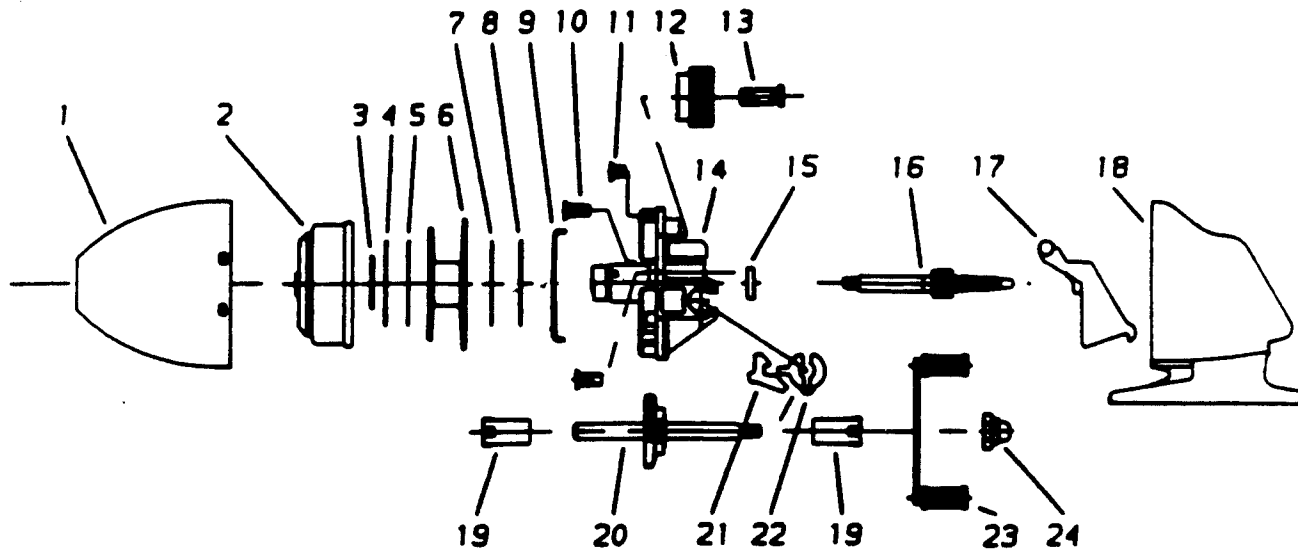

# ZEBCO® 257

Key No.	Part No.	Description	Price
1	SE324-2	FRONT COVER	5.67
2	SE310	SPINNERHEAD	4.07
3	SE034	SPOOL CLIP	.36
4	SE040-2	SPOOL W/S - STEEL	.98
5	SE108-2	DRAG W/S - PLASTIC	.52
6	SE321-1	SPOOL W/LINE	5.21
7	SE108-1	DRAG W/S - PLASTIC	.52
8	SE040-1	SPOOL W/S - STEEL	.46
9	SE027	CLUTCH RING	.98
10	KE126	SCREWS (2)	.48
11	SE126	SCREW	.67
12	SE032	DRAG WHEEL	3.14
13	SE054	DRAG SCREW	.77
14	SE301-2	BODY	9.22
15	BJ017	BALL BEARING	5.90
16	SE315	CENTER SHAFT ASSY	5.41
17	SE009	THUMB STOP	1.08
18	SE023-2	BACK COVER	3.04
19	KE026	CRANK BUSHING (2)	.97
20	SE308	CRANK SHAFT ASSY	3.35
21	KE060	ANTI-REVERSE PAWL	.54
22	SE061	ANTI-REVERSE ACTUATOR	.98
23	KZ318-5	HANDLE ASSY	4.07
24	AZ003	CRANK NUT	.56

Prices subject to change without notice. Prices do not include postage and handling.

**PLEASE ORDER BY PART NUMBER**

Rev. 5/93

Zebco Division Brunswick Corporation, Box 270, Tulsa, OK 74101 USA 918-836-5581