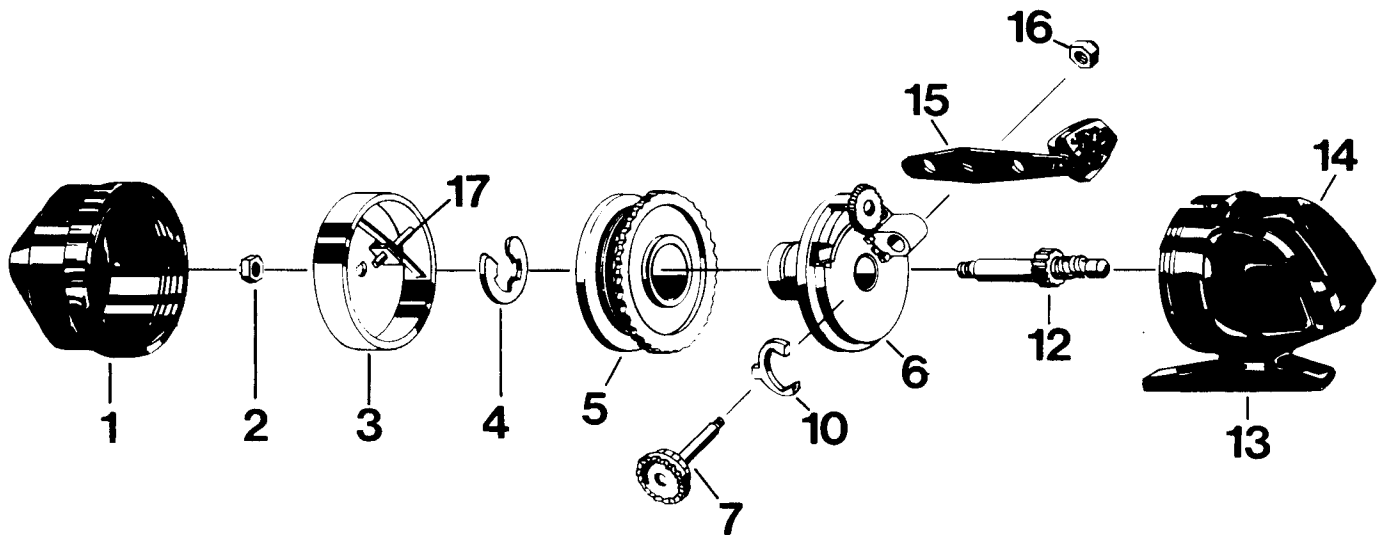

ZEBCO® 303

Key No.	Part No.	Description	Price
1	LE324-3	FRONT COVER ASSY.	1.02
2	JZ006	SPINNER HEAD NUT	.44
3	ZZ310	SPINNERHEAD ASS'Y	2.69
4	JY034	SPOOL CLIP	.44
5	JY321-8P	WND SPOOL 8# LINE	5.21
6	ZZ301	BODY ASSY	2.27
7	XZ308	CRANK SHAFT SUB-ASSEMBLY	1.93
10	XZ063	ANTI REVERSE PAWL	.33
12	ZZ315	CENTERSHAFT SUBASSEMBLY	1.96
13	LE323-4	BACK COVER ASSY.	1.02
14	LE009-2	THUMB BRAKE	1.19
15	XZ318-9	CRANK HANDLE S/A	1.66
16	AZ003	CRANK NUT	.56
17	AE049	PICK-UP PIN SPRING	.31

Prices subject to change without notice. Prices do not include postage and handling.

PLEASE ORDER BY PART NUMBER

Rev. 5/93

Zebco Division Brunswick Corporation, Box 270, Tulsa, OK 74101 USA 918-836-5581