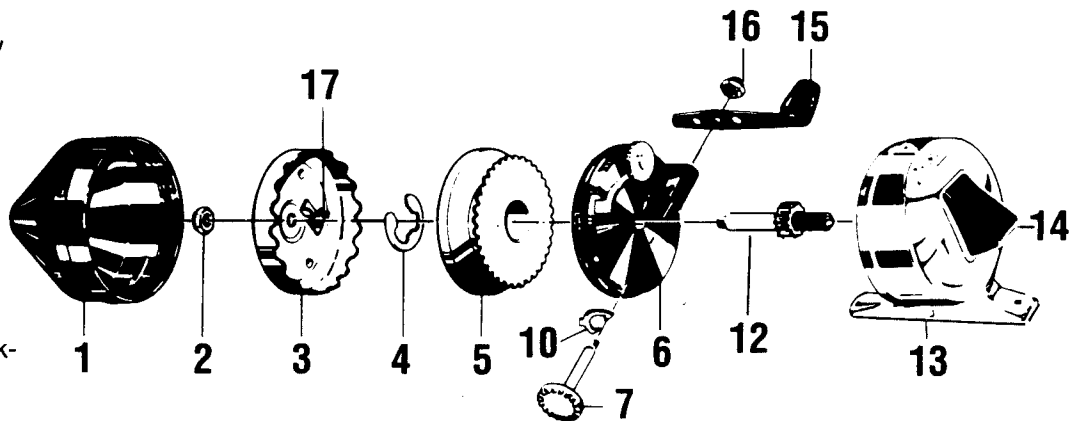

# 404E

**SPECIFICATIONS:**

Heavy Freshwater  
 75 yds./15 lb. Line Capacity  
 2.5:1 Ratio  
 6.6 oz. Weight

**FEATURES:**

Adjustable, spring-loaded front drag  
 All-metal helical gears  
 Tough ABS housing  
 Stainless-steel 20-point pick-up system  
 On/Off anti-reverse  
 Color: Brown/Beige

Key No.	Part No.	Description	Price	Key No.	Part No.	Description	Price
1	EZ324-09	Front Cover S/A	1.17				
2	JZ006-01	Spinnerhead Nut	.45				
3	EZ310-01	Spinnerhead S/A	2.78				
4	XZ034-01	Spool Clip	.34				
5	EZ321-01	Wnd Spool 15# Prem. Line	3.35				
6	EZ301-02	Body	2.84				
7	EZ308-01	Crank Gear S/A w/Pawl	1.87				
10	EZ014	Pawl Actuator	.45				
12	EZ315-01	Center Shaft S/A	2.50				
13	EZ323-08	Back Cover S/A	3.07				
14	XZ009-02	Thumbstop - Molded	.63				
15	OK318-01	Crank Handle S/A	1.90				
16	AZ003-01	Crank Nut	.58				
17	EZ027-01	Spinnerhead Spring	.34				