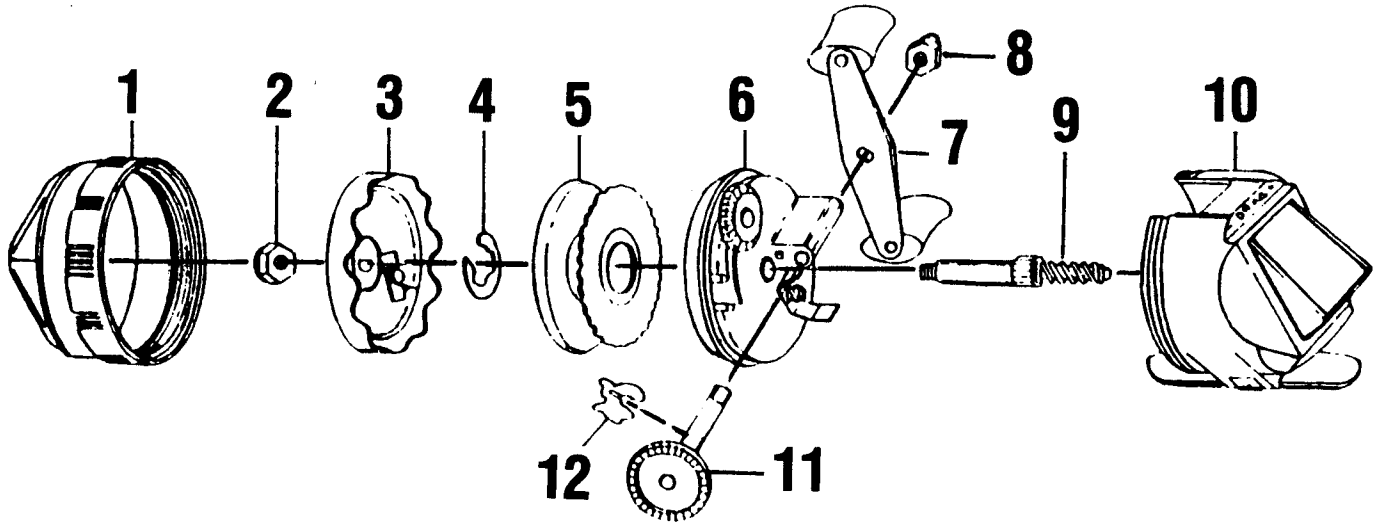

BROWNING® 520

Key No.	Part No.	Description	Price
1	YE324	FRONT COVER S/A	1.08
2	YE006	SPINNERHEAD NUT	0.35
3	YE310	SPINNERHEAD S/A	1.60
4	YE034	SPOOL CLIP	0.25
5	YE321	SPOOL - WITH LINE	1.60
6	YE301	BODY ASSEMBLY	1.70
7	YE318	CRANK HANDLE ASSY	2.35
8	AZ003	CRANK NUT	0.58
9	YE315	CENTER SHAFT	1.10
10	YE323	BACK COVER S/A	0.16
11	SJ308	CRANK SHAFT S/A	0.70
12	SJ061	DRAG - ANTI REVERSE	0.10

Prices subject to change without notice. Prices do not include postage and handling.

PLEASE ORDER BY PART NUMBER

Rev. 6/94

Zebco Division Brunswick Corporation, Box 270, Tulsa, OK 74101 USA 918-836-5581