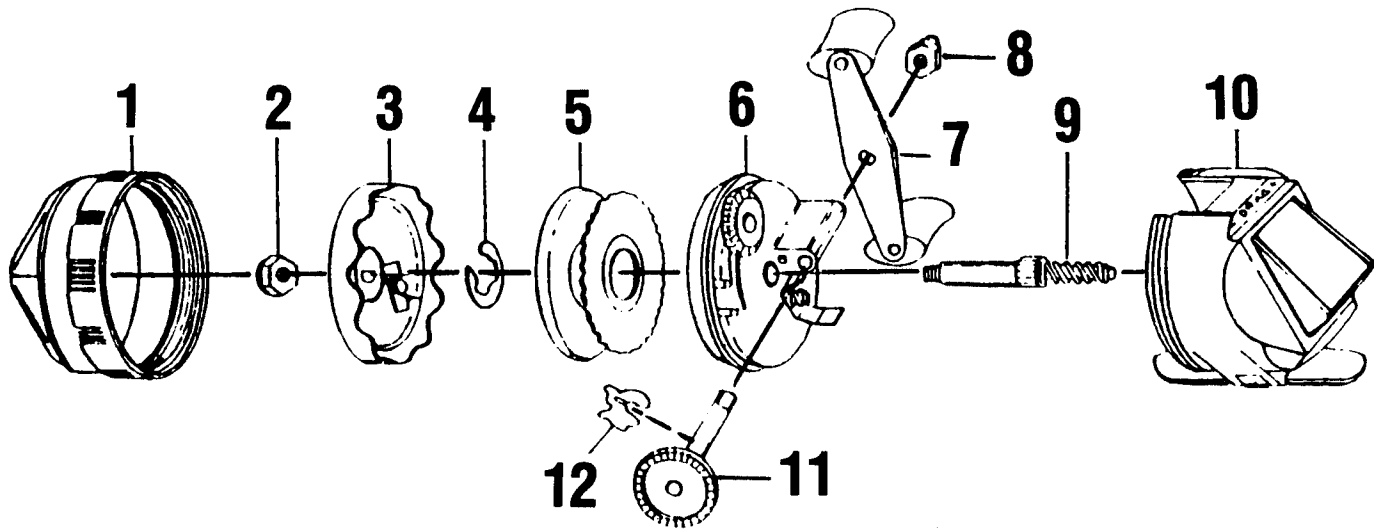

BROWNING® 540

Key No.	Part No.	Description	Price
1	ZE324	FRONT COVER S/A	1.75
2	YE006	SPINNERHEAD NUT	0.35
3	ZE310	SPINNERHEAD S/A	1.75
4	YE034	SPOOL CLIP	0.25
5	ZE321	SPOOL - WITH LINE	2.20
6	ZE301	BODY ASSEMBLY	1.05
7	KE318-06	CRANK HANDLE ASSY	2.70
8	AZ003	CRANK NUT	0.58
9	ZE315	CENTER SHAFT	1.20
10	ZE323	BACK COVER S/A	2.78
11	ZE308	CRANK SHAFT S/A	1.05
12	SJ061	DRAG - ANTI REVERSE	0.10