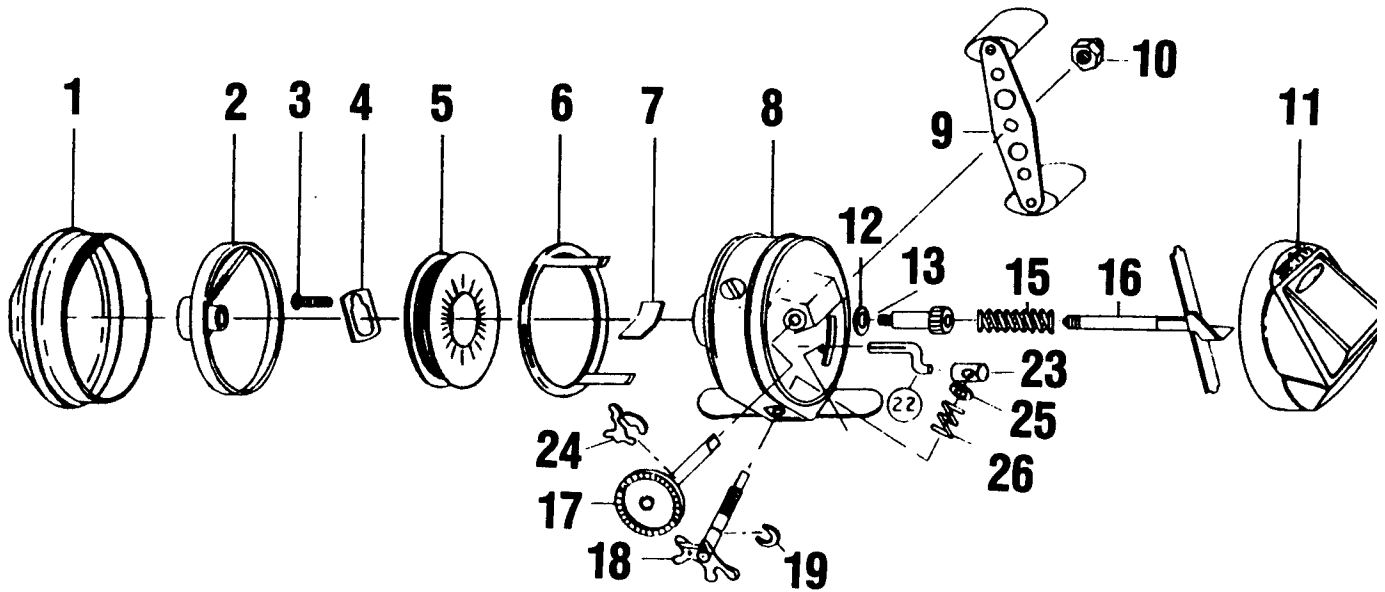

# BROWNING® 750

Key No.	Part No.	Description	Price
1	SJ324	FRONT COVER S/A	3.40
2	SJ310	SPINNER HEAD S/A	3.81
3	SJ040	SPOOL LATCH SCREW	0.20
4	SJ034	SPOOL LATCH	0.30
5	SJ321	SPOOL S/A	1.95
6	SJ346	BRAKE RING S/A	1.50
7	SJ052	DRAG SPRING	0.25
8	SJ301	BODY S/A	6.18
9	KZ318-09	HANDLE S/A	1.60
10	AZ003	CRANK NUT	0.58
11	SJ323	BACK COVER S/A	1.75
12	SJ019	PINION GEAR WASHER	0.20
13	SJ011	PINION	1.55
15	SJ020	CONTROL SHAFT SPRING	0.15
16	SJ331	BRAKE BAR S/A	2.15
17	SJ308	CRANK SHAFT S/A	0.70
18	SJ032	ADJUSTMENT SCREW	0.15
19	SJ029	RETAINER CLIP	0.40
22	SJ035	CLUTCH LINK	0.65
23	SJ036	ADJUSTMENT NUT	1.00
24	SJ061	ANTI REVERSE ACTUATOR	0.10
25	SJ042	DRAG SCREW WASHER	0.25
26	SJ064	DRAG ADJUSTMENT SPRING	0.30

Prices subject to change without notice. Prices do not include postage and handling.

**PLEASE ORDER BY PART NUMBER**

Rev. 6/94

Zebco Division Brunswick Corporation, Box 270, Tulsa, OK 74101 USA 918-836-5581