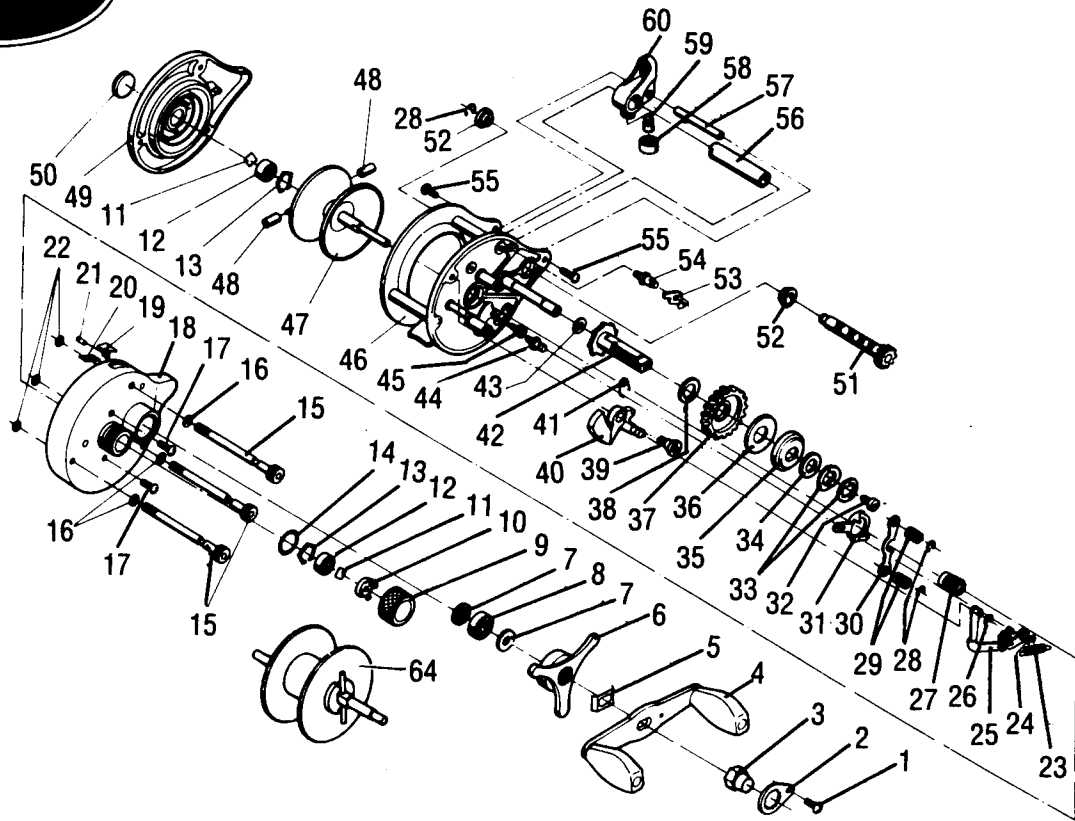

# BB1N

Key No.	Part No.	Description	Price	Key No.	Part No.	Description	Price
1	P306000	Handle Locking Plate Screw	.30	32	P306089	Drive Shaft Retaining Screw	.55
2	P306002	Handle Locking Plate	2.65	33	P306092	Drag Spring Washer	.55
3	P306005	Handle Retaining Nut	1.40	34	P306094	Drag Pressure Plate Washer	.30
4	P306008	Handle	6.45	35	P306096	Drag Pressure Plate	.85
5	P306013	Tri Star Drag Tension Plate	.30	36	P306100	Fiber Drag Washer	.85
6	P306015	Tri Star Drag Control	6.45	37	P306104	Main Gear	9.25
7	P306021	Shouldered Handle Bearing Spacer	.30	38	P306110	Main Gear Fiber Washer	.30
8	P306025	Handle Ball Bearing	11.25	39	P306112	Spool Release Button Screw	1.05
9	P306026	Cast Control Cap	2.20	40	P306114	Spool Release Button	2.85
10	P306030	Cast Control Tension Assembly	1.30	41	P306119	Spool Release Button Spring	.30
11	P306035	Friction Shim	.30	42	P306124	Ratchet Gear Assembly	12.70
12	P306036	Spool Ball Bearing	12.00	43	P306129	Drive Shaft Assembly Washer	.30
13	P306038	Bearing Retaining Spring	.30	44	P306130	Kick Lever Screw	1.10
14	P306039	Cast Control O-Ring	.55	45	P306131	Stopper Pin	.55
15	P306040	Side Plate Finger Screws	8.15	46	P306133	Main Body Assembly	65.15
16	P306046	Washer	.30	47	P306141	V Spool Standard	35.00
17	P306047	Side Plate Retaining Screw	.30	48	P306152	Brake Block	.55
18	P306050	Right Side Plate	20.50	49	P306164	Left Side Plate	12.55
19	P306063	Anti Reverse Button	.55	50	P306209	Emblem	2.55
20	P306064	Anti Reverse Spring	.30	51	P306176	Level Wind Gear	12.65
21	P306065	Anti Reverse Pin	.55	52	P306181	Oilless Bushing	.55
22	P306068	O-Ring	.30	53	P306185	Anti Reverse Claw	1.50
23	P306069	Slider Spring	.30	54	P306188	Anti Reverse Claw Screw	.85
24	P306070	Retaining Ring	.30	55	P306190	Stabilizer Bar Screw	.30
25	P306071	Slider Assembly	3.20	56	P306191	Level Wind Gear Guard	2.00
26	P306073	Slider Assembly Retaining Clip	.30	57	P306195	Level Wind Stabilizer Bar	1.90
27	P306075	Pinion Gear	9.90	58	P306200	Line Guide Block Cap	1.30
28	P306079	Retaining Clip	.30	59	P306202	Pawl (Steel)	3.45
29	P306080	Clutch Spring	.30	59	P306203	Pawl (Zirconia)	6.85
30	P306083	Clutch Lever	.85	60	P306204	Line Guide Block	4.85
31	P306085	Clutch Cam	1.10	64	S630001	U Spool Standard	34.65