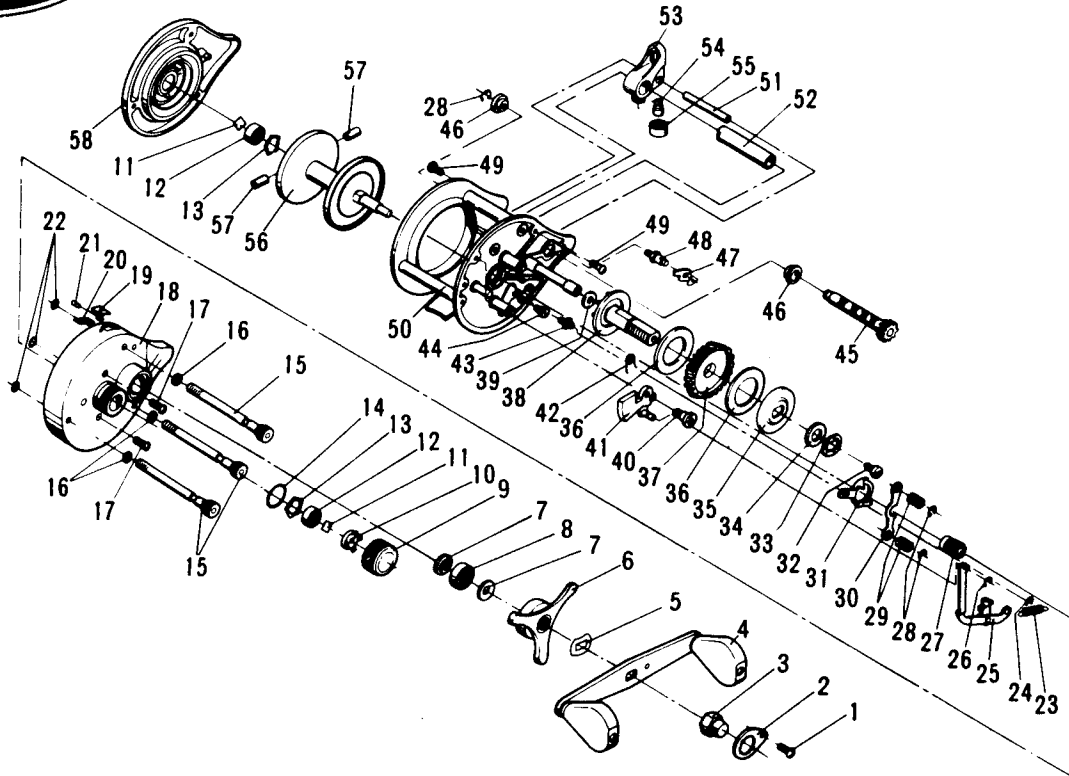

BB1NGH

Key No.	Part No.	Description	Price	Key No.	Part No.	Description	Price
1	P306001	Handle Locking Plate Screw	.30	30	P306083	Clutch Lever	.85
2	P306002	Handle Locking Plate	2.65	31	P306085	Clutch Cam	1.10
3	P306006	Handle Retaining Nut	1.40	32	P306089	Drive Shaft Retaining Screw	.55
4	P306214	Handle	9.10	33	P306092	Drag Spring Washer	.55
5	P306013	Tri Star Drag Tension Plate	.30	34	P306094	Drag Pressure Plate Washer	.30
6	P306018	Tri Star Drag Control	6.80	35	P306097	Drag Pressure Plate	1.10
7	P306021	Shouldered Handle Bearing Spacer	.30	36	P306217	Fiber Drag Washer	1.10
8	P306025	Handle Ball Bearing	11.25	37	P306218	Main Gear	9.40
8	P306027	Cast Control Cap	1.85	38	P306126	Ratchet Gear Assembly	12.70
9	P306031	Cast Control Tension Spring	.65	39	P306129	Drive Shaft Assembly Washer	.30
10	P306030	Cast Control Tension Assembly	1.30	40	P306112	Spool Release Button Screw	1.05
11	P306035	Friction Shim	.30	41	P306115	Spool Release Button	3.80
12	P306036	Oilless Bearing	12.00	42	P306119	Spool Release Button Spring	.30
13	P306038	Bearing Retaining Spring	.30	43	P306130	Kick Lever Screw	1.10
14	P306039	Cast Control O-Ring	.55	44	P306131	Stopper Pin	.55
15	P306041	Side Plate Finger Screws	8.35	45	P306219	Level Wind Gear	12.65
16	P306220	Washer	.30	46	P306181	Oilless Bushing	.55
17	P306048	Side Plate Retaining Screw	.30	47	P306185	Anti Reverse Claw	1.50
18	P306222	Right Side Plate	20.50	48	P306188	Anti Reverse Claw Screw	.85
19	P306063	Anti Reverse Button	.55	49	P306190	Stabilizer Bar Screw	.30
20	P306064	Anti Reverse Spring	.30	50	P306134	Main Body Assembly	48.15
21	P306065	Anti Reverse Pin	.55	51	P306196	Level Wind Stabilizer Bar	2.05
22	P306068	O-Ring	.30	52	P306193	Level Wind Gear Guard	1.25
23	P306069	Slider Spring	.30	53	P306204	Line Guide Block	4.85
24	P306070	Retaining Ring	.30	54	P306202	Pawl (Steel)	3.45
25	P306071	Slider Assembly	3.20	54	P306203	Pawl (Zirconia)	6.85
26	P306073	Slider Assembly Retaining Clip	.30	55	P306201	Line Guide Block Cap	1.50
27	P306216	Pinion Gear	9.90	56	S630008	U Spool Standard	35.75
28	P306079	Retaining Clip	.30	58	P306164	Left Side Plate	12.55
29	P306080	Clutch Spring	.30				