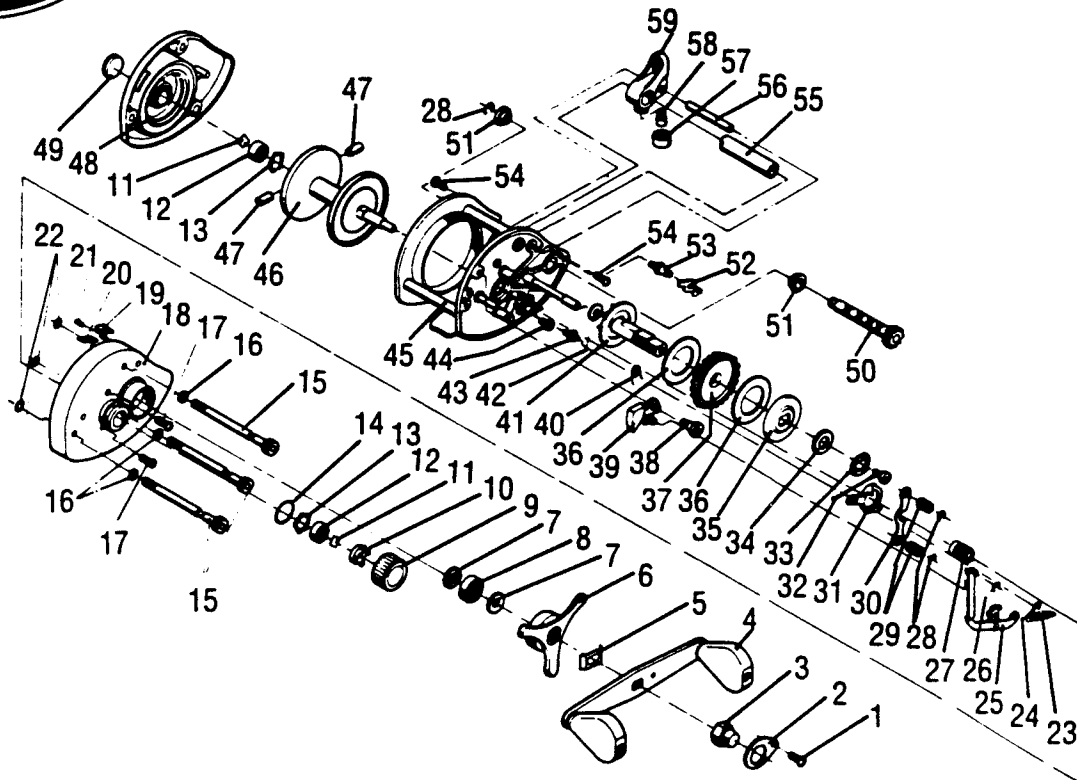

# BB2N

Key No.	Part No.	Description	Price	Key No.	Part No.	Description	Price
1	P306000	Handle Locking Plate Screw	.30	32	P306089	Drive Shaft Retaining Screw	.5
2	P306002	Handle Locking Plate	2.65	33	P306092	Drag Spring Washer	.5
3	P306005	Handle Retaining Nut	1.40	34	P306094	Drag Pressure Plate Washer	.3
4	P306008	Handle	6.45	35	P306097	Drag Pressure Plate	1.1
5	P306013	Tri Star Drag Tension Plate	.30	36	P306102	Fiber Drag Washer	1.1
6	P306015	Tri Star Drag Control	6.45	37	P306106	Main Gear	8.3
7	P306021	Shouldered Handle Bearing Spacer	.30	38	P306112	Spool Release Button Screw	1.0
8	P306025	Handle Ball Bearing	11.25	39	P306114	Spool Release Button	2.8
9	P306026	Cast Control Cap	2.20	40	P306119	Spool Release Button Spring	.5
10	P306030	Cast Control Tension Assembly	1.30	41	P306126	Ratchet Gear Assembly	12.7
11	P306035	Friction Shim	.30	42	P306129	Drive Shaft Assembly Washer	.5
12	P306036	Spool Ball Bearing	12.00	43	P306130	Kick Lever Screw	1.7
13	P306038	Bearing Retaining Spring	.30	44	P306131	Stopper Pin	.5
14	P306039	Cast Control O-Ring	.55	45	P306135	Main Body Assembly	69.7
15	P306042	Side Plate Finger Screws	6.80	46	S630005	U Spool Standard	41.6
16	P306046	Washer	.30	47	P306152	Brake Block	.4
17	P306047	Side Plate Retaining Screw	.30	48	P306165	Left Side Plate	18.2
18	P306052	Right Side Plate	18.25	49	P306209	Emblem	2.9
19	P306063	Anti Reverse Button	.55	50	P306177	Level Wind Gear	7.5
20	P306064	Anti Reverse Spring	.30	51	P306181	Oilless Bushing	.4
21	P306065	Anti Reverse Pin	.55	52	P306185	Anti Reverse Claw	1.1
22	P306068	O-Ring	.30	53	P306188	Anti Reverse Claw Screw	.4
23	P306069	Slider Spring	.30	54	P306190	Stabilizer Bar Screw	.3
24	P306070	Retaining Ring	.30	55	P306193	Level Wind Gear Guard	3.1
25	P306071	Slider Assembly	3.20	56	P306197	Level Wind Stabilizer Bar	2.1
26	P306073	Slider Assembly Retaining Clip	.30	57	P306200	Line Guide Block Cap	1.1
27	P306076	Pinion Gear	5.80	58	P306202	Pawl (Steel)	3.4
28	P306079	Retaining Clip	.30	58	P306203	Pawl (Zirconia)	6.1
29	P306080	Clutch Spring	.30	59	P306204	Line Guide Block	4.1
30	P306083	Clutch Lever	.85	64	S630001	U Spool Standard	45.1
31	P306085	Clutch Cam	1.10				