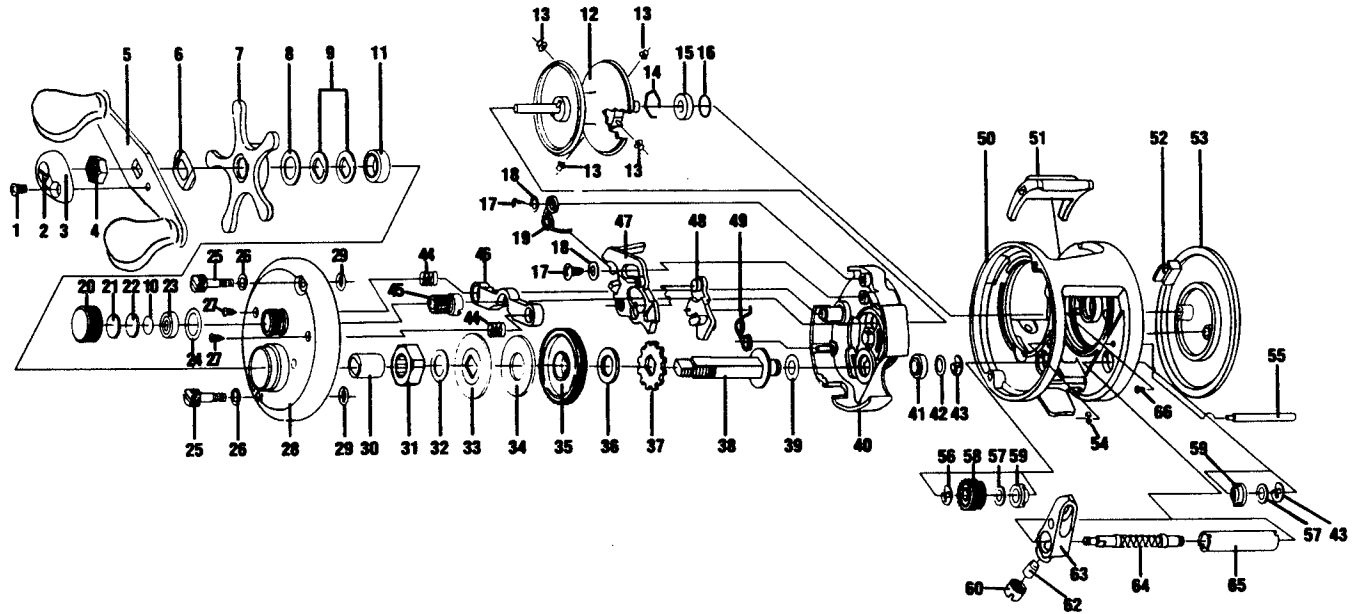

BROWNING BGUS6

Key No.	Part No.	Description	Price	Key No.	Part No.	Description	Price
1	QW123-06	Handle Nut Cap Screw	.15	34	RR111-04	Large Drag Washer	.31
2	QT130-01	Crankhandle Nut Cap Insert	.20	35	QT012-02	Drive Gear	3.31
3	QT034-01	Crankhandle Nut Cap	.30	36	RR111-02	Small Drag Washer	.31
4	QT003-01	Crankhandle Nut	.20	37	QT083-01	Trip Ratchet	.81
5	VW318-03	Crankhandle Assembly	6.18	38	QT008-01	Crankshaft	2.31
6	QT054-01	Crankhandle Washer	.25	39	RR110-04	Crankshaft Washer	.21
7	QT355-03	Drag Star Assembly	2.90	40	QT010-01	Set Plate	2.91
8	RR110-07	Washer	.20	41	BJ017-01A	Crankshaft Bearing	5.91
9	NX046-01	Spring "D" Washer	.25	42	RR110-05	Crankshaft Bearing Washer	.21
10	QT032-05	Spool Tension Washer	.25	43	RR190-02	E-Clip	.21
11	TW058-01	Bearing	3.65	44	RR160-02	Pinion Yoke Spring	.31
12	QT321-02	Spool Assembly	14.42	45	QT011-01F	Pinion Gear	2.91
13	QT044-02A	Brake Collar	.20	46	QT025-01	Pinion Yoke	.51
14	QT080-01	Bearing Retainer	.35	47	QT039-01	Release Slider	.91
15	BJ017-02	Ball Bearing	5.90	48	QT077-01	Kick Lever	.31
16	QT032-04	Spool Shaft Washer	.25	49	RR161-01	Kick Lever Spring	.71
17	RR131-01	Release Slider Screw	.20	50	QT301-04	Frame	21.81
18	RR110-02	Washer	.20	51	QT009-01	Thumb Bar	1.91
19	RR161-02	Release Slider Spring	.30	52	QT050-01	Thumb Bar Retainer	.41
20	QT033-03	Cast Control Cap	2.10	53	QT323-03	Left Sidecover Assy	6.61
21	QT032-03	Cushion Washer	.60	54	RR190-01	E-Clip	.21
22	QT081-01	Spool Boss Tension Collar	.25	55	QT061-03	Levelwind Guide	.61
23	QT017-01	Spool Bearing	8.45	56	RR190-03	E-Clip	.21
24	MZ088-01	Tension Knob O-Ring	.25	57	RR110-03	Levelwind Washer	.21
25	QT074-04	Thumb Screw	1.40	58	QT085-02	Levelwind Gear	1.81
26	RR111-01	Thumb Screw Washer	.20	59	QT067-01	Levelwind Bushing	2.91
27	RR130-03	Right Sidecover Screw (Handle Side)	.25	60	QT007-03	Pawl Cap	1.91
28	QT324-04	Right Sidecover (Handle Side) Assy	27.50	62	QT006-02	Levelguide Pawl	.71
29	MZ088-02	Thumb Screw O-Ring	.25	63	QT347-04	Carrier Assembly	2.11
30	QW052-03	Clutch Sleeve	.50	64	QT072-01	Levelwind Shaft	2.11
31	UQ063-02	One Way Clutch	9.00	65	QT016-03	Levelwind Guard	1.71
32	RR110-06	Sleeve Washer	.20	66	RR130-01	Sidecover Screw	.21
33	QT045-01	Key Drag Washer	.45				