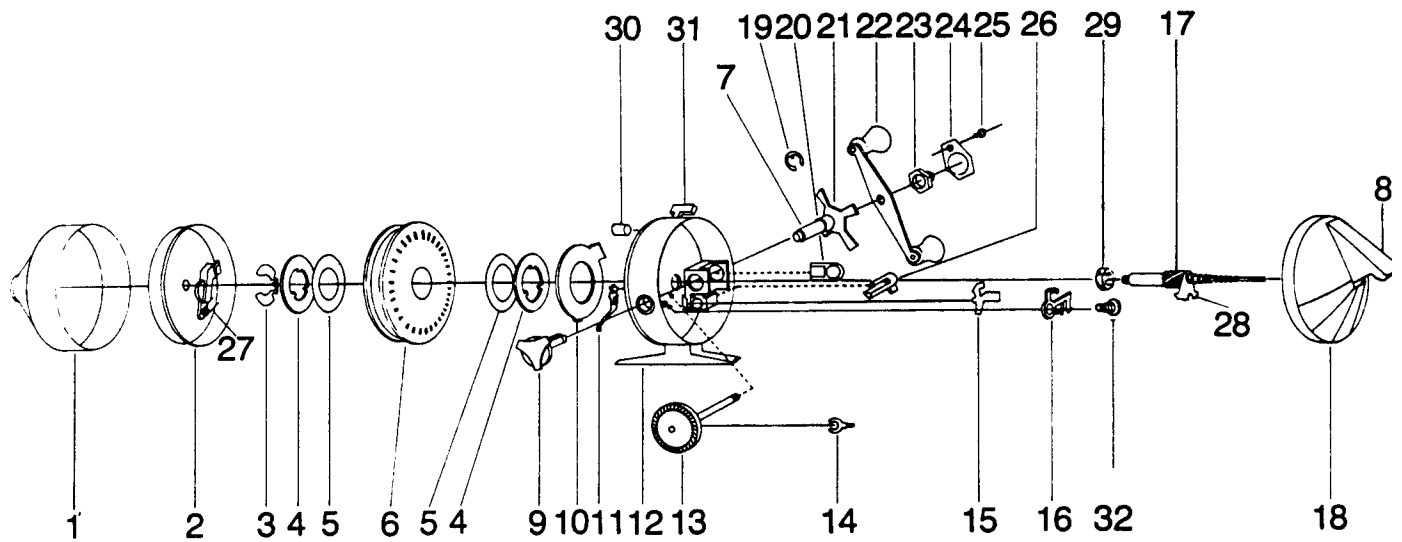

# ZEBCO® CGC1

Key No.	Part No.	Description	Price	Key No.	Part No.	Description	Price
1	KZ324-3	FRONT COVER ASSY.	8.60	27	JY049	PICKUP PIN ARM SPRING	.44
2	KZ310	SPINNER HEAD S/A	6.45	28	KZ065	ACTUATOR	.68
3	RY034-1	SPOOL RETAINER CLIP	.44	29	AZ028	BALL BEARING	6.63
4	CJ040-1	SPOOL WASHER (METAL)	.95	30	KZ169	SPOOL LOCK PLUNGER	.62
5	CJ108-1	FLAT WASHER	.38	31	KZ164	SPOOL LOCK LEVER	.42
6	KZ321-14H	WOUND SPOOL W/14# MONO HP	5.90	32	KZ086	DRIVE STUD	.36
7	KY026-5	CRANK BUSHING	2.83				
8	ME309	THUMB BRAKE	3.39				
9	KZ019	BAIT ALERT KNB	.49				
10	KZ027	CLUTCH RING	.85				
11	RY033	RATCHET SPRING	.49				
12	KZ301-3	BODY S/A	9.65				
13	KY308-2	CRANK SHAFT ASSY.	2.18				
14	JY061	PAWL ACTUATOR	.44				
15	KZ060	ACTUATOR PAWL	.56				
16	KZ014	BAIT CLICKER	.68				
17	KZ315-3	CENTER SHAFT ASSY.	3.80				
18	KZ323-3	BACK COVER ASSY.	9.13				
19	JY121	RETAINER CLIP	.38				
20	KZ054	DRAG ACTUATOR SLIDE	.99				
21	KZ032	DRAG STAR	1.36				
22	ME318-2	HANDLE ASSY.	4.65				
23	VY003	CRANK NUT	.56				
24	VY056	NUT LOCK	.25				
25	VY057	SCREW	.20				
26	RY002	ANTI-REVERSE KNOB	.74				

Prices subject to change without notice. Prices do not include postage and handling.

**PLEASE ORDER BY PART NUMBER**

Rev. 5/93

Zebco Division Brunswick Corporation, Box 270, Tulsa, OK 74101 USA 918-836-5581