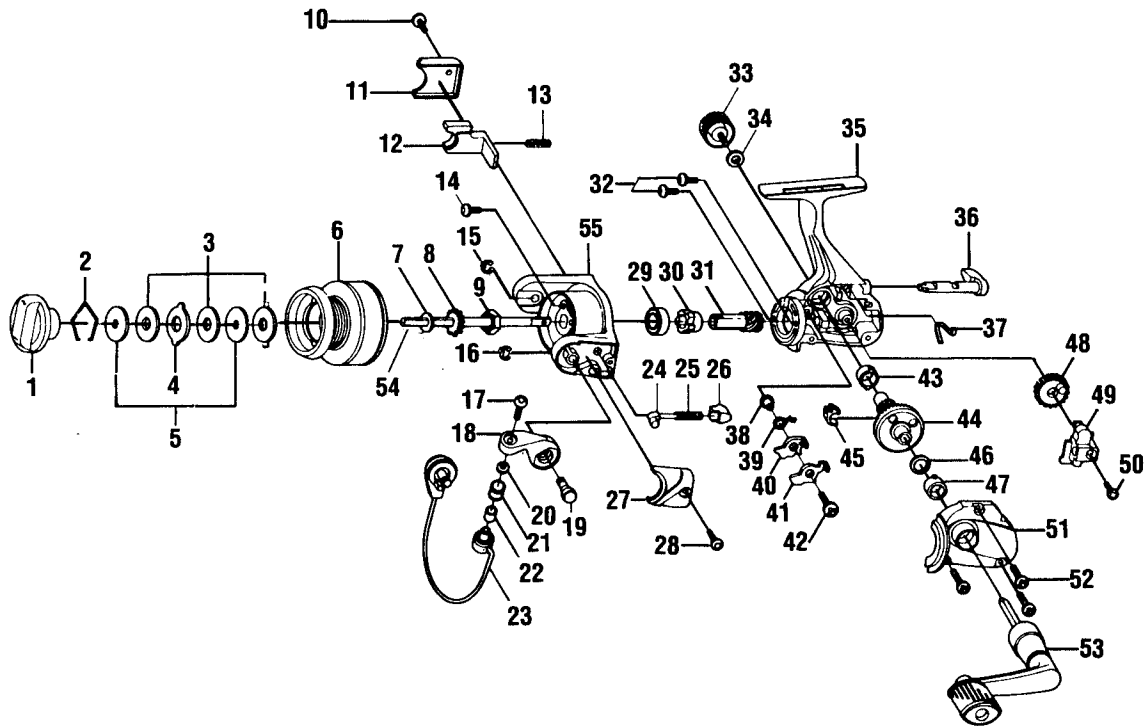

# QUANTUM<sup>®</sup> CS1

Key No.	Part No.	Description	Price	Key No.	Part No.	Description	Price
1	GU332-3	Drag Knob Assy	2.71	29	AQ028	Ball Bearing	6.90
2	GU038	Drag Retainer	.84	30	GU060	Ratchet Gear	2.71
3	GU105-5	Spool Washer "B"	.79	31	GU011	Pinion Gear	3.40
4	GU081	Spool Washer "A"	.79	32	GU077	Bearing Screw	.69
5	GU080	Spool Washer "D"	.79	33	GU073-4	Handle Screw Cap	1.24
6	GU321-5	Spool Assy	8.60	34	GU103	Handle Cap Washer	.64
7	GU105-6	Spool Washer	.54	35	GU001-7	Body	7.75
8	AQ037	Spool Click Gear	1.28	36	GU090	Stopper Lever	1.80
9	GU006	Rotor Nut	1.06	37	GU089	Stopper Lever Spring	.96
10	GU077-2	Kick Lever Cover Screw	.74	38	GU091	Stopper Bushing	.96
11	GU046-2	Kick Lever Cover	.67	39	GU061	Stopper Spring	.91
12	GU019	Kick Lever	1.06	40	GU063	Stopper "A"	.96
13	KQ049	Kick Lever Spring	.44	41	GU074	Stopper "B"	.96
14	GU077-4	Rotor Nut Lock Screw	.74	42	GU077-5	Stopper Screw	.74
15	KQ034	"E"-Clip	.15	43	GU027	Body Bushing	.91
16	KQ034	"E"-Clip	.15	44	GU012	Drive Gear	2.49
17	KQ108	Ball Screw	.74	45	GU086	Silent Cam	.91
18	LU007-3	Arm Lever	.96	46	GU105-8	Driver Gear Adj. Washer	.47
19	GU051-2	Arm Lever Pin	1.60	47	GU027	Body Cover Bushing	.91
20	GU105-7	Line Roller Washer	.54	48	GU053	Oscillation Gear	1.11
21	MT004	Line Roller	1.90	49	GU025	Oscillation Slider	.96
22	MT016-2	Line Roller Bushing	.96	50	GU100	Main Shaft Screw	.54
23	GU347-9	Ball Assy	4.90	51	GU023-7	Body Cover	4.25
24	KQ031	Spring Shaft	.56	52	GU057	Body Cover Screw	.79
25	KQ049-3	Arm Lever Spring	.54	53	GU318-12	Handle Assy	7.25
26	QL020	Spring Holder	.58	54	GU015	Main Shaft	2.66
27	LU087-2	Arm Lever Spring Cover	.74	55	GU009-5	Rotor	6.00
28	GU077-2	Arm Lever Spring Cover Screw	.94				

Prices subject to change without notice. Prices do not include postage and handling.

**PLEASE ORDER BY PART NUMBER**

Rev. 6/95

Zebco Division Brunswick Corporation, Box 270, Tulsa, OK 74101 USA 918-836-5581