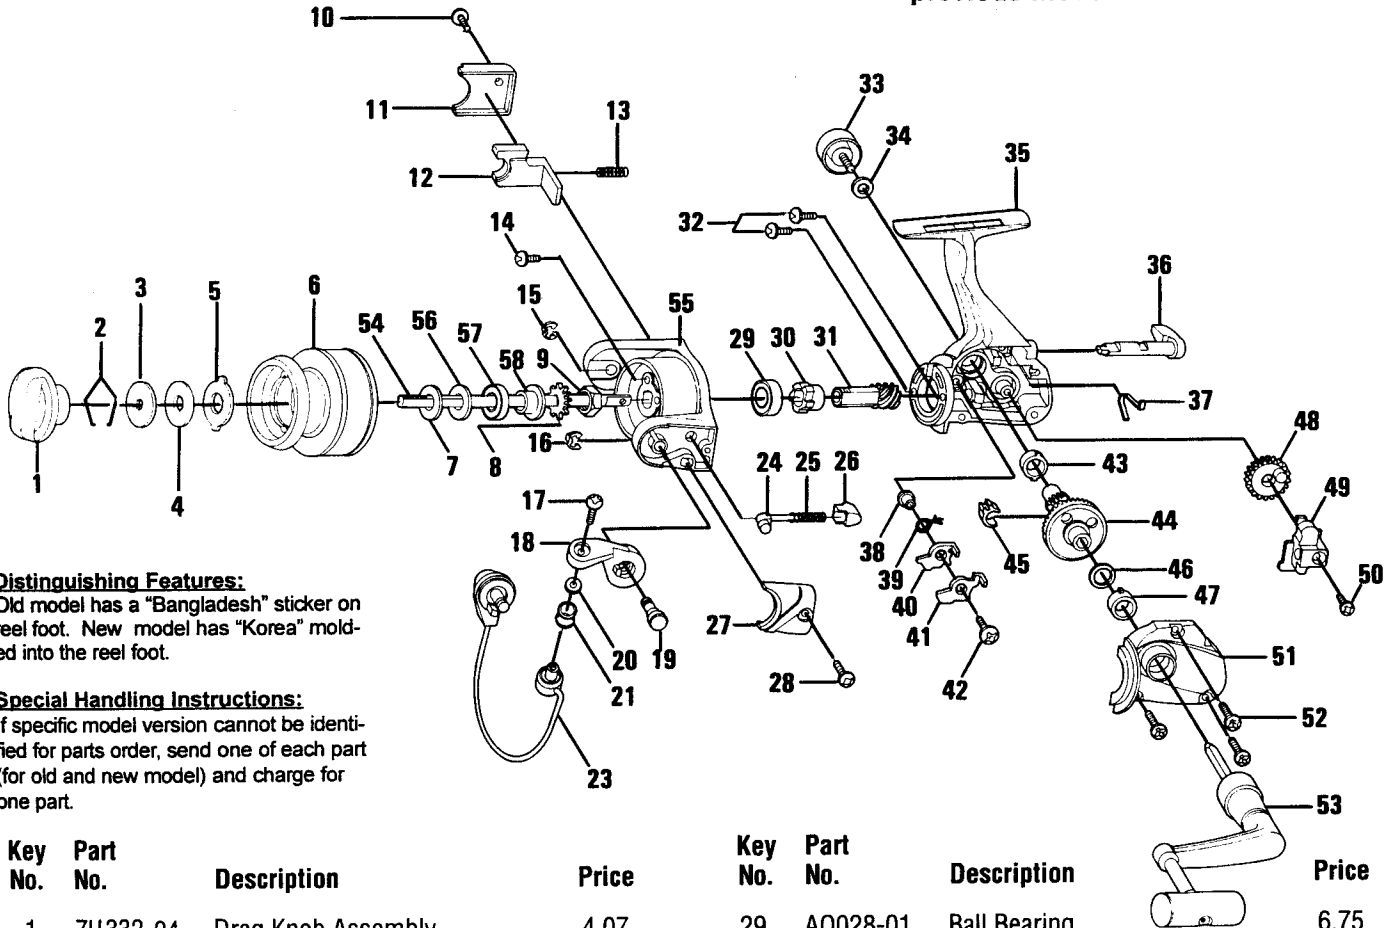

LT01

WARNING!!!

These parts are not interchangeable with previous model

Distinguishing Features:

Old model has a "Bangladesh" sticker on reel foot. New model has "Korea" molded into the reel foot.

Special Handling Instructions:

If specific model version cannot be identified for parts order, send one of each part (for old and new model) and charge for one part.

Key No.	Part No.	Description	Price	Key No.	Part No.	Description	Price
1	ZU332-04	Drag Knob Assembly	4.07	29	AQ028-01	Ball Bearing	6.75
2	KQ038-01	Spool Retainer	.98	30	GU060-01	Ratchet Gear	2.06
3	ZU080-01	Drag D Washer	.52	31	ZU011-01	Pinion Gear	2.32
4	KQ029-01	Drag Disc	1.60	32	GU077-01	Bearing Screw	.15
5	KQ045-01	Drag Key Washer	.52	33	GU073-07	Handle Screw	1.44
6	ZU321-06	Spool Assembly	10.97	34	GU105-01	Handle Washer	.10
7	GU105-06	Spool Washer	.36	35	GU001-15	Body	4.33
8	GU037-01	Click Gear	.52	36	GU090-02	Anti-Reverse Lever	1.49
9	GU006-01	Rotor Nut	.31	37	GU089-01	Anti-Reverse Lever Spring	.52
10	GU077-03	Kick Lever Cover Screw	.15	38	GU091-01	Anti-Reverse Pawl Post	.26
11	ZU046-04	Kick Lever Cover	.77	39	GU061-01	Anti-Reverse Pawl Spring	.36
12	ZU019-01	Kick Lever	1.03	40	GU063-01	Anti-Reverse Pawl "A"	.45
13	KQ049-01	Kick Lever Spring	.26	41	GU074-01	Anti-Reverse Pawl "B"	.46
14	GU077-04	Rotor Nut Lock Screw	.15	42	GU077-05	Anti-Reverse Pawl Screw	.15
15	KQ034-01	E-Clip	.15	43	GU027-01	Gear Shaft Bushing	1.70
16	KQ034-01	E-Clip	.15	44	GU012-01	Drive Gear	2.88
17	KQ108-03	Line Slider Screw	.31	45	GU086-01	Silent Cam	.41
18	ZU007-02	Arm Lever	1.85	46	GU105-08	Adjustment Washer	.15
19	GU051-07	Arm Lever Pin	.46	47	GU157-01	Gear Shaft Bearing	3.30
20	EQ017-02	Bail Collar	.93	48	ZU053-01	Oscillator Gear	1.80
21	EQ004-01	Line Roller	7.47	49	GU025-01	Oscillator Slider	.88
22	MT016-02	Line Roller Bushing	.77	50	GU100-01	Main Shaft Screw	.15
23	GU347-19	Bail Assembly	5.51	51	GU023-15	Body Cover	2.37
24	KQ031-01	Arm Lever Spring Pin	.26	52	GU057-02	Body Cover Screw	.15
25	KQ049-03	Arm Lever Spring	.36	53	ZU318-02	Handle Assembly	5.20
26	QL020-01	Arm Lever Spring Holder	.31	54	ZU015-01	Main Shaft	1.80
27	ZU087-04	Arm Lever Spring Cover	.77	55	ZU009-04	Rotor	3.76
28	GU077-03	Arm Lever Spring Cover Screw	.15				

Prices subject to change without notice. Prices do not include postage and handling.

PLEASE ORDER BY PART NUMBER

Rev. 6/95

Zebco Division Brunswick Corporation, Box 270, Tulsa, OK 74101 USA 918-836-5581