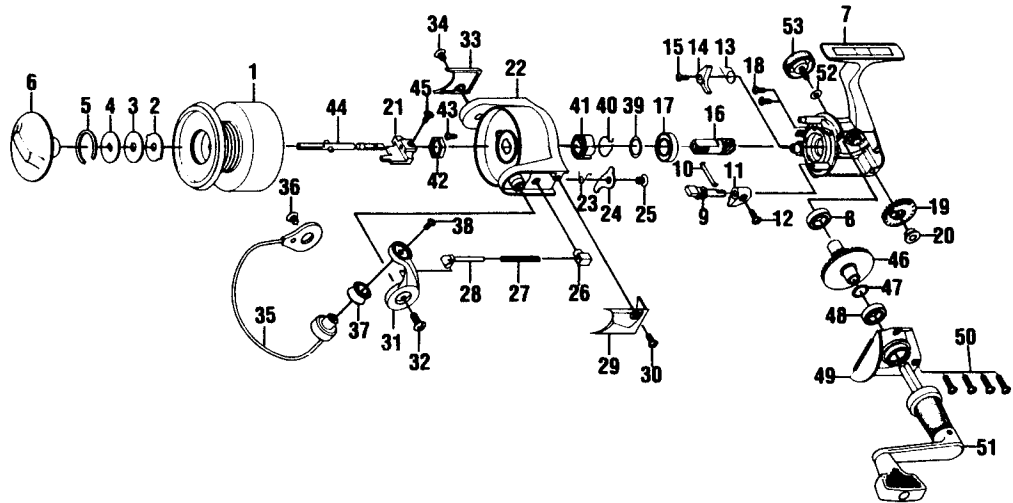

BROWNING® MIDAS 20NT

SPECIFICATIONS:

Light SW/Med. FW
 Front Drag
 11.2 oz. Weight
 5.3:1 Gear Ratio
 200 yds./6 lb. Line Capacity
 4 Ball Bearings

FEATURES:

Balanced Handle and Rotor
 Long-Stroke Anodized
 aluminum spool
 Color - Dark Green

Key No.	Part No.	Description	Price	Key No.	Part No.	Description	Price
1	BH321-14	Spool Assembly	7.98	28	BH031-11	Spring Shaft	.93
2	BH081-11	Spool Washer "A"	.57	29	BH046-14	Arm Lever Cover	1.39
3	BH033-11	Spool Washer "B"	.62	30	BH085-13	Cover Screw	.46
4	BH080-11	Spool Washer "D"	.93	31	BH007-13	Arm Lever	2.37
5	BH038-11	Drag Retainer	.98	32	BH044-13	Arm Lever Screw	.41
6	BH332-14	Drag Knob Assembly	2.50	33	BH024-13	Bail Holder Cover	.82
7	BH001-14	Body	3.70	34	BH085-13	Cover Screw	.46
8	BH027-12	Bearing	6.39	35	BH347-13	Bail Assembly	4.84
9	BH090-11	Stopper Cam	1.55	37	BH004-13	L/Roller or Bearing	4.02
10	BH089-11	Stopper Cam Spring	.93	38	BH108-13	Bail Holder Screw	.41
11	BH059-11	Stopper Lever	1.08	39	BH110-11	Bearing Washer	.52
12	BH135-11	Stopper Lever Screw	.62	40	BH086-11	Silent Spring	1.60
13	BH061-11	Stopper Spring	.45	41	BH060-11	Ratchet Gear	1.60
14	BH063-11	Stopper	1.49	42	BH006-11	Rotor Nut	1.08
15	BH077-11	Stopper Screw	.62	43	BH094-11	Rotor Nut Lock Screw	.62
16	BH011-13	Pinion Gear	2.68	44	BH315-11	Main Shaft Assembly	5.56
17	BH028-11	Ball Bearing	8.45	45	BH100-11	Main Shaft Screw	.62
18	BH041-11	Bearing Screw	.62	46	BH012-13	Driver Gear	2.42
19	BH053-11	O/S Gear	1.49	47	BH026-11	Adjust Washer	.67
20	BH158-11	O/S Gear Bushing	.95	48	BH027-12	Bearing	6.39
21	BH025-11	O/S Slider	2.58	49	BH023-14	Body Cover	2.27
22	BH009-16	Rotor	6.90	50	BH057-13	Body Cover Screw	.41
23	BH049-11	Kick Lever Spring	.93	51	BH318-14	Handle Assembly	5.67
24	BH019-11	Kick Lever	1.85	52	BH105-11	Handle Cap Washer	.46
25	BH136-11	Kick Lever Screw	.62	53	BH073-13	Handle Screw Cap	2.27
26	BH020-11	Spring Holder	.93				
27	BH022-11	Arm Lever Spring	.62				