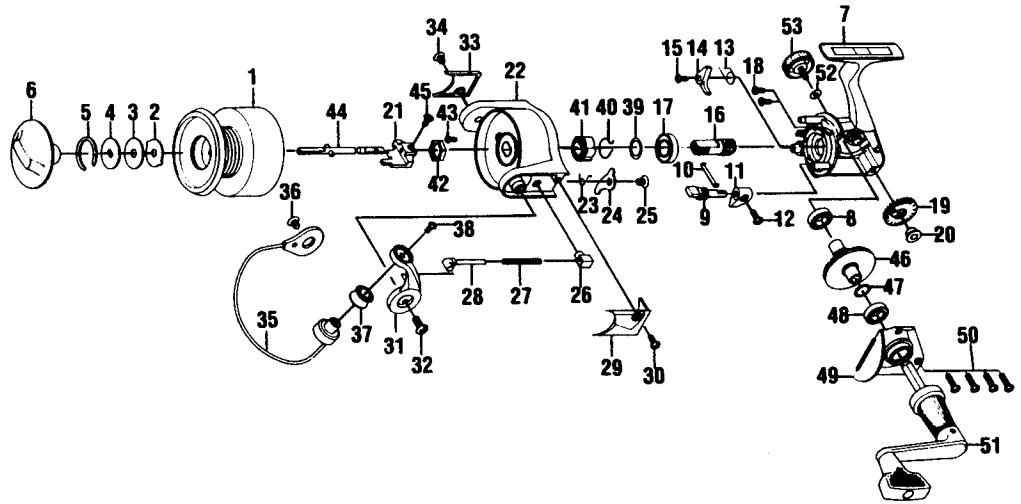

BROWNING® MIDAS 40NT

SPECIFICATIONS:

Light SW/Med. Heavy FW
 Front Drag
 11.2 oz. Weight
 5.3:1 Gear Ratio
 200 yds./10 lb. Line Capacity
 4 Ball Bearings

FEATURES:

Balanced Handle and Rotor
 Long-Stroke Anodized
 aluminum spool
 Color - Dark Green

Key No.	Part No.	Description	Price	Key No.	Part No.	Description	Price
1	BH321-24	Spool Assembly	7.98	28	BH031-21	Spring Shaft	.93
2	BH081-21	Spool Washer "A"	.57	29	BH046-23	Arm Lever Cover	2.16
3	BH033-21	Spool Washer "B"	.62	30	BH085-13	Cover Screw	.46
4	BH080-21	Spool Washer "D"	.93	31	BH007-13	Arm Lever	2.37
5	BH038-21	Drag Retainer	.98	32	BH044-13	Arm Lever Screw	.47
6	BH332-24	Drag Knob Assembly	2.58	33	BH024-13	Bail Holder Cover	.81
7	BH001-24	Body	3.81	34	BH085-13	Cover Screw	.46
8	BH027-12	Bearing	6.39	35	BH347-23	Bail Assembly	4.90
9	BH090-11	Stopper Cam	1.55	36	BH044-13	Bail Holder Screw	.47
10	BH089-11	Stopper Cam Spring	.93	37	BH004-14	Line Roller Ball Bearing	4.00
11	BH059-14	Stopper Lever	.62	38	BH108-13	Bail Screw	.47
12	BH135-12	Stopper Lever Screw	.46	39	BH110-11	Bearing Washer	.51
13	BH061-11	Stopper Spring	.45	40	BH086-11	Silent Spring	1.60
14	BH063-12	Stopper	1.49	41	BH060-12	Ratchet Gear	1.60
15	BH077-11	Stopper Screw	.62	42	BH006-11	Rotor Nut	1.00
16	BH011-13	Pinion Gear	2.68	43	BH094-11	Rotor Nut Lock Screw	.60
17	BH028-11	Ball Bearing	8.45	44	BH315-21	Main Shaft Assembly	6.00
18	BH041-11	Bearing Screw	.62	45	BH100-11	Main Shaft Screw	.60
19	BH053-21	O/S Gear	1.49	46	BH012-13	Driver Gear	2.40
20	BH158-11	O/S Gear Bushing	.95	47	BH026-11	Adjust Washer	.60
21	BH025-11	O/S Slider	2.58	48	BH027-12	Ball Bearing	6.30
22	BH009-25	Rotor	5.25	49	BH023-24	Body Cover	2.20
23	BH049-21	Kick Lever Spring	.93	50	BH057-13	Body Cover Screw	.40
24	BH019-21	Kick Lever	1.85	51	BH318-14	Handle Assembly	5.60
25	BH136-11	Kick Lever Screw	.62	52	BH105-11	Handle Cap Washer	.40
26	BH020-11	Spring Holder	.93	53	BH073-13	Handle Screw Cap	2.20
27	BH022-21	Arm Lever Spring	.62				