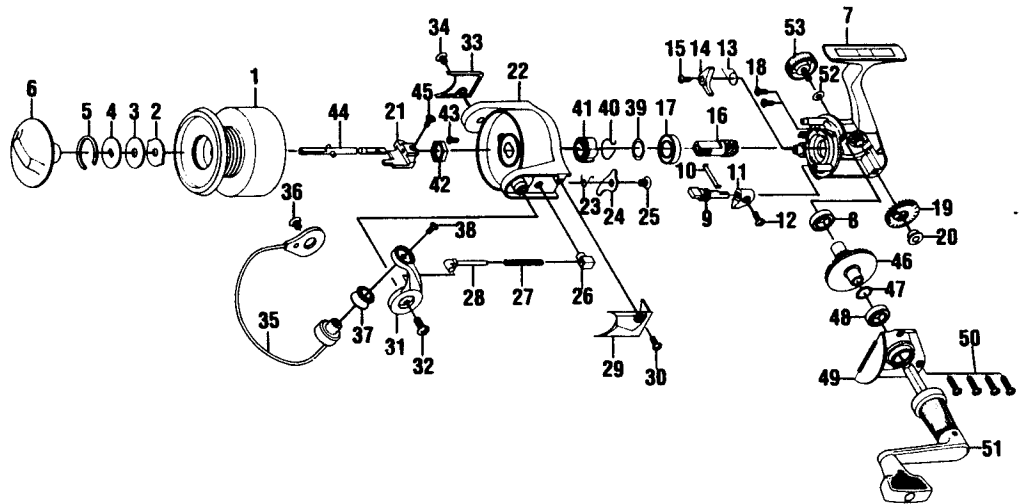

BROWNING® MIDAS 60

SPECIFICATIONS:

Medium/Heavy SW
 Front Drag
 15.4 oz. Weight
 4.8:1 Gear Ratio
 240 yds./17 lb. Line Capacity
 4 Ball Bearings

FEATURES:

Balanced Handle and Rotor
 Long-Stroke Anodized aluminum spool
 Color - Dark Green

Key No.	Part No.	Description	Price	Key No.	Part No.	Description	Price
1	BH321-44	Spool Assembly	7.98	28	BH031-31	Spring Shaft	.93
2	BH081-21	Spool Washer "A"	.57	29	BH046-43	Arm Lever Cover	1.80
3	BH033-21	Spool Washer "B"	.62	30	BH085-13	Cover Screw	.46
4	BH080-21	Spool Washer "D"	.93	31	BH007-13	Arm Lever	2.37
5	BH038-21	Drag Retainer	.98	32	BH044-13	Arm Lever Screw	.41
6	BH332-44	Drag Knob Assembly	2.94	33	BH024-33	Bail Holder Cover	1.03
7	BH001-44	Body	4.02	34	BH085-13	Cover Screw	.46
8	BH027-12	Bearing	6.39	35	BH347-43	Bail Assembly	5.30
9	BH090-11	Stopper Cam	1.55	36	BH044-13	Bail Holder Screw	.41
10	BH089-11	Stopper Cam Spring	.93	37	BH004-14	Line Roller Ball Bearing	4.02
11	BH059-14	Stopper Lever	.62	38	BH108-13	Bail Screw	.41
12	BH135-12	Stopper Lever Screq	.46	39	BH110-31	Bearing Washer	.52
13	BH061-11	Stopper Spring	.45	40	BH086-31	Silent Spring	1.60
14	BH063-32	Stopper	1.49	41	BH060-32	Ratchet Gear	1.75
15	BH077-11	Stopper Screw	.62	42	BH006-31	Rotor Nut	1.18
16	BH011-31	Pinion Gear	3.24	43	BH094-11	Rotor Nut Lock Screw	.62
17	BH028-31	Ball Bearing	7.21	44	BH315-41	Main Shaft Assembly	6.13
18	BH041-11	Bearing Screw	.62	45	BH100-11	Main Shaft Screw	.62
19	BH053-31	O/S Gear	1.60	46	BH012-31	Drive Gear	5.36
20	BH158-11	O/S Gear Bushing	.95	47	BH026-11	Adjust Washer	.67
21	BH025-31	O/S Slider	2.63	48	BH027-12	Bearing	6.39
22	BH009-44	Rotor	6.13	49	BH023-44	Body Cover	2.73
23	BH049-41	Kick Lever Spring	.93	50	BH057-13	Body Cover Screw	.41
24	BH019-41	Kick Lever	1.91	51	BH318-34	Handle Assembly	6.18
25	BH136-11	Kick Lever Screw	.62	52	BH105-11	Handle Cap Washer	.46
26	BH020-11	Spring Holder	.93	53	BH073-33	Handle Screw Cap	2.37
27	BH022-41	Arm Lever Spring	.62				