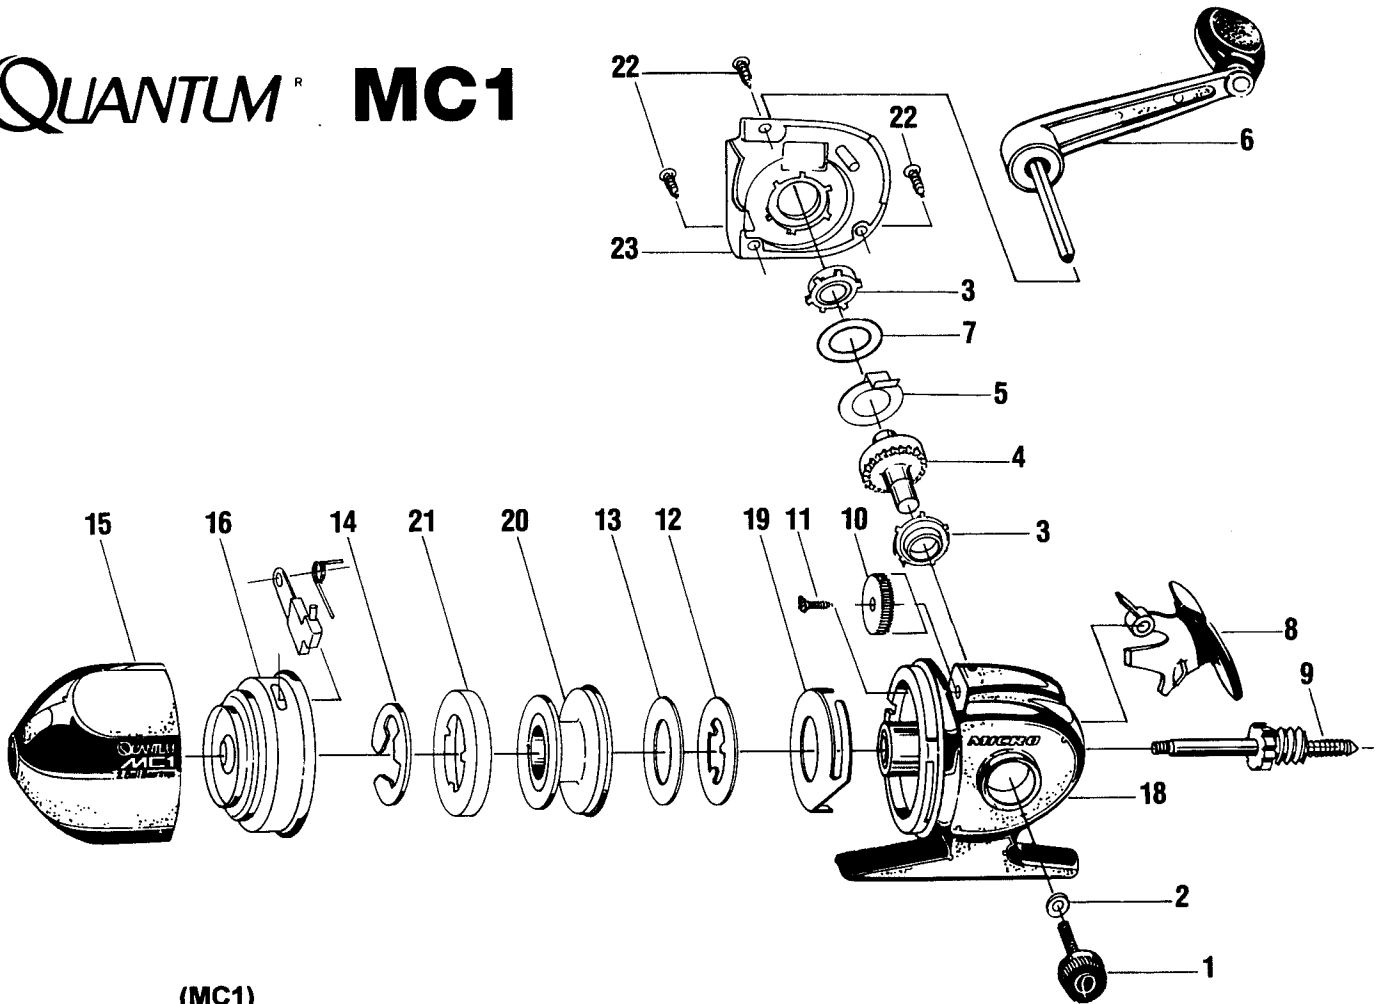

QUANTUM[®] MC1

(MC1) KEY NO.	PART NO.	DESCRIPTION	PRICE
1	VE068	HANDLE SCREW CAP	.75
2	MZ088-02	HANDLE SCREW CAP O-RING	.10
3	VE026	CRANK GEAR BUSHING	1.75
4	VE012	CRANK GEAR	1.50
5	PJ061-01	ANTI-REVERSE ACTUATOR	.85
6	VE318	CRANK HANDLE ASSY.	4.50
7	PZ068-02	CRANK GEAR SHIM	.31
8	PJ009-01	THUMB STOP	.20
9	VE315-02	CENTER SHAFT ASSY.	3.60
10	BJ032	DRAG ADJUSTMENT WHEEL	.85
11	BJ054-2	DRAG ADJUSTMENT SCREW	.66
12	BJ040	SPOOL WASHER	.56
13	BJ108	DRAG FRICTION WASHER	.38
14	XZ034	SPOOL RETAINER	.33
15	VE324-03	FRONT COVER ASSY.	2.55
16	BE310-2	SPINNERHEAD ASSY.	4.73
17	AJ049-01	SPRING - PICKUP ARM	.10
18	PJ301-01	BODY ASSY.	7.50
19	BJ027	DRAG SPRING PLATE	1.36
20	BE321-4	SPOOL ASSY.	4.54
21	BE036	SPOOL LIP WASHER	1.23
22	VE126-01	BODY COVER SCREW	.50
23	PJ023-01	BODY COVER	2.80