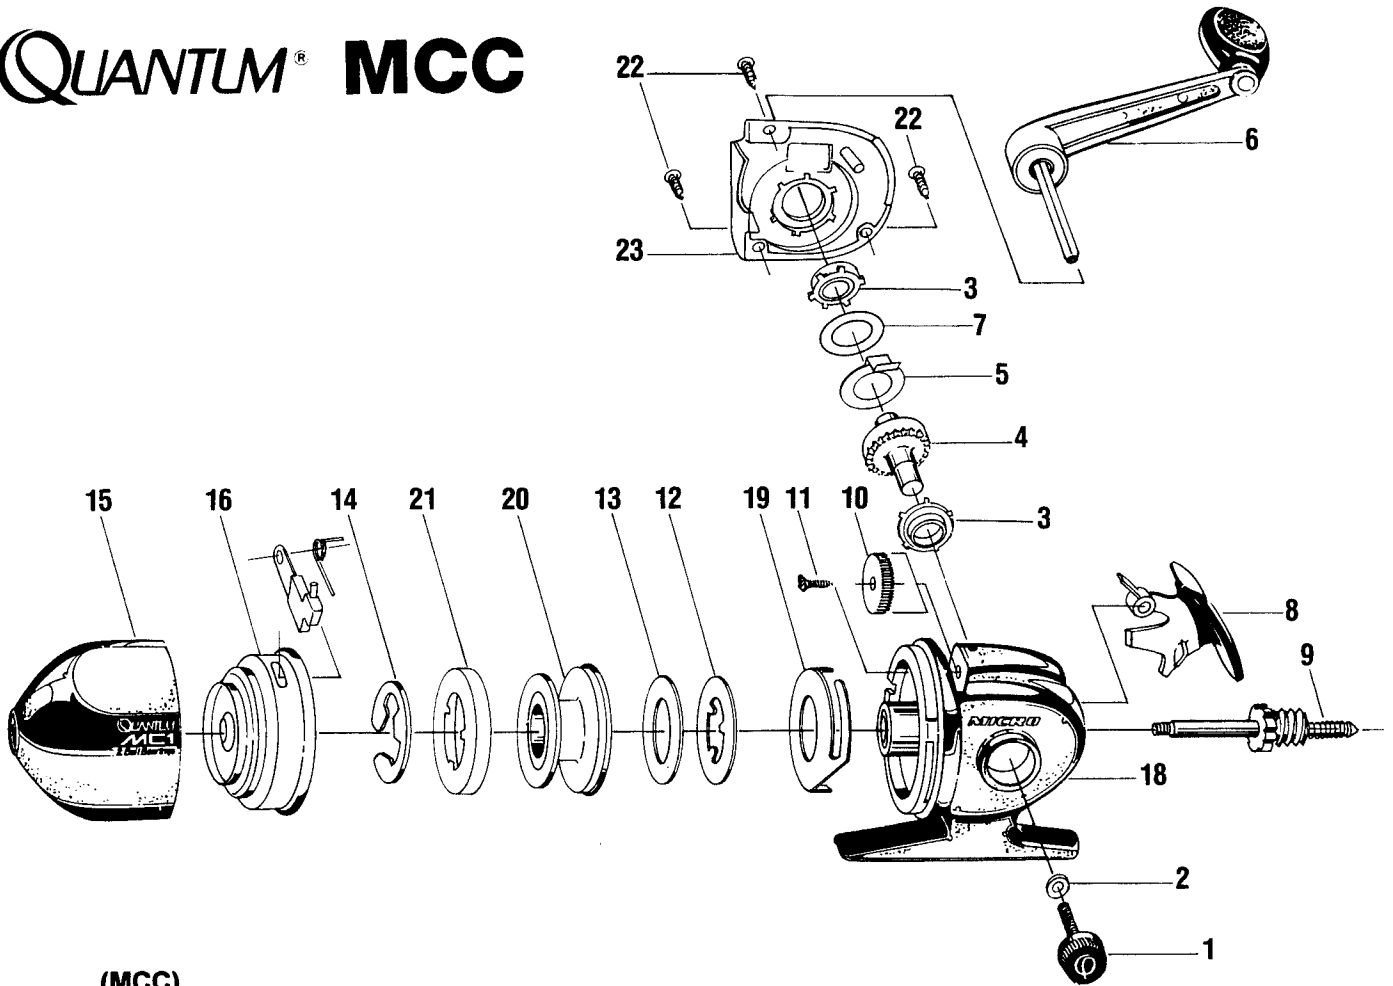

# QUANTUM<sup>®</sup> MCC

(MCC) KEY NO.	PART NO.	DESCRIPTION	PRICE
1	VE068-2	HANDLE SCREW CAP	.75
2	MZ088-02	HANDLE SCREW CAP O-RING	.10
3	VE026	CRANK GEAR BUSHING	1.75
4	VE012	CRANK GEAR	1.50
5	PJ061-01	ANTI-REVERSE ACTUATOR	.85
6	VE318-02	CRANK HANDLE ASSY.	4.50
7	PZ068-02	CRANK GEAR SHIM	.31
8	PJ009-02	THUMB STOP	.20
9	VE315-02	CENTER SHAFT ASSY.	3.60
10	BJ032	DRAG ADJUSTMENT WHEEL	.85
11	BJ054-2	DRAG ADJUSTMENT SCREW	.66
12	BJ040	SPOOL WASHER	.56
13	BJ108	DRAG FRICTION WASHER	.38
14	XZ034	SPOOL RETAINER	.33
15	VE324-04	FRONT COVER ASSY.	2.55
16	BE310-2	SPINNERHEAD ASSY.	4.73
17	AJ049-01	SPRING - PICKUP ARM	.10
18	PJ301-02	BODY ASSY.	7.00
19	BJ027	DRAG SPRING PLATE	1.36
20	BE321-4	SPOOL ASSY.	4.54
21	BE036	SPOOL LIP WASHER	1.23
22	VE126-02	BODY COVER SCREW	.50
23	PJ023-02	BODY COVER	1.60