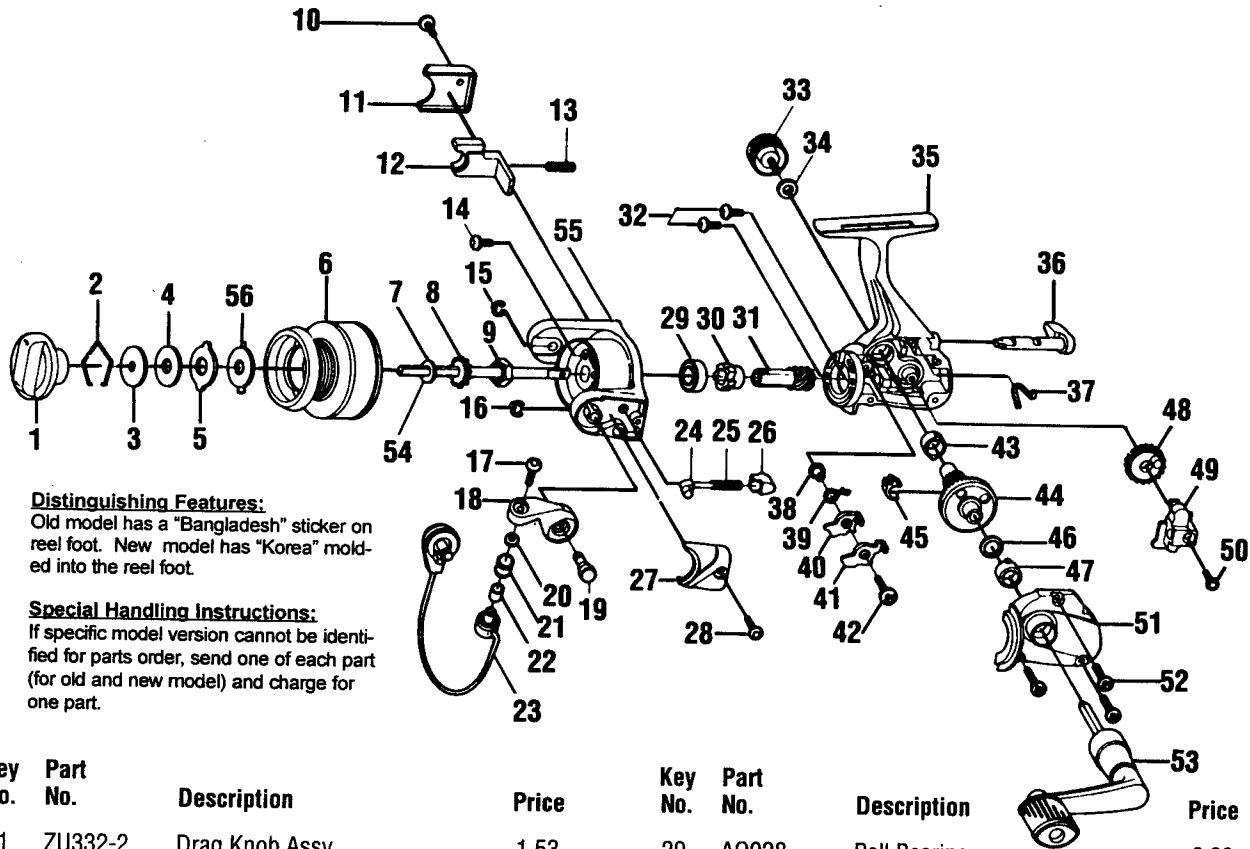

QUANTUM MS00

WARNING!!!
These parts are not interchangeable with previous model

Distinguishing Features:
Old model has a "Bangladesh" sticker on reel foot. New model has "Korea" molded into the reel foot.

Special Handling Instructions:
If specific model version cannot be identified for parts order, send one of each part (for old and new model) and charge for one part.

Key No.	Part No.	Description	Price	Key No.	Part No.	Description	Price
1	ZU332-2	Drag Knob Assy	1.53	29	AQ028	Ball Bearing	6.90
2	KQ038	Drag Retainer	3.58	30	GU060	Ratchet Gear	2.71
3	ZU080	Spool Washer "D"	.96	31	ZU011	Pinion Gear	3.40
4	KQ029	Spool Washer "B"	.72	32	GU077	Bearing Screw	.69
5	KQ045	Spool Washer "A"	.96	33	GU073-3	Handle Screw C ap	1.11
6	ZU321-1	Spool Assy	8.22	34	GU103	Handle Cap Washer	>64
7	GU105-6	Spool Washer	.54	35	GU001-6	Body	4.03
8	AQ037	Spool Click Gear	1.28	36	GU090-3	A/R Lever	1.80
9	GU006	Rotor Nut	1.06	37	GU089	Stopper Lever Spring	.96
10	GU077-8	Kick Lever Cover Screw	.74	38	GU091	Stopper Bushing	.96
11	ZU046-2	Kick Lever Cofer	.94	39	GU061	Stopper Spring	.91
12	ZU019	Kick Lever	1.22	40	GU063	Stopper "A"	.96
13	KQ049-01	Kick Lever Spring	.44	41	GU074	Stopper "B"	.96
14	GU077-4	Rotor Nut Lock Screw	.69	42	GU077-5	Stopper Screw	.74
15	KQ034	"E"-Clip	.15	43	GU027	Body Bushing	.91
16	KQ034	"E"-Clip	.15	44	GU012	Drive Gear	2.49
17	KQ108-3	Bail Screw	.62	45	GU086	Silent Cam	.91
18	LU007-3	Arm Lever	.96	46	GU105-8	Drive Gear Adj. Washer	.47
19	GU051-7	Arm LeverPin	1.70	47	GU157	Ball Bearing	6.90
20	GU105-7	Line Roller Washer	.54	48	ZU053	Oscillation Gear	.96
21	MT004	Line Roller	1.90	49	GU025	Oscillation Slider	.96
22	MT016-2	Line Roller Bushing	.96	50	GU100	Main Shaft Screw	.54
23	ZU347-2	Bail Assy	5.62	51	GU023-6	Body Cover	2.17
24	KQ031-01	Spring Shaft	.56	52	GU057-2	Body Cover Screw	.79
25	KQ049-3	Arm Lever Sprng	.54	53	GU318-11	Handle Assy	6.58
26	QL020	Spring Holder	.58	54	ZU015	Main Shaft	2.28
27	ZU087-2	Arm Lever Spring Cover	.74	55	ZU009-2	Rotor	3.03
28	GU077-8	Arm Lever Spring Cover Screw	.74	56	KQ046	Spring Washer	.68

Prices subject to change without notice. Prices do not include postage and handling.

PLEASE ORDER BY PART NUMBER

Rev. 6/95

Zebco Division Brunswick Corporation, Box 270, Tulsa, OK 74101 USA 918-836-5581