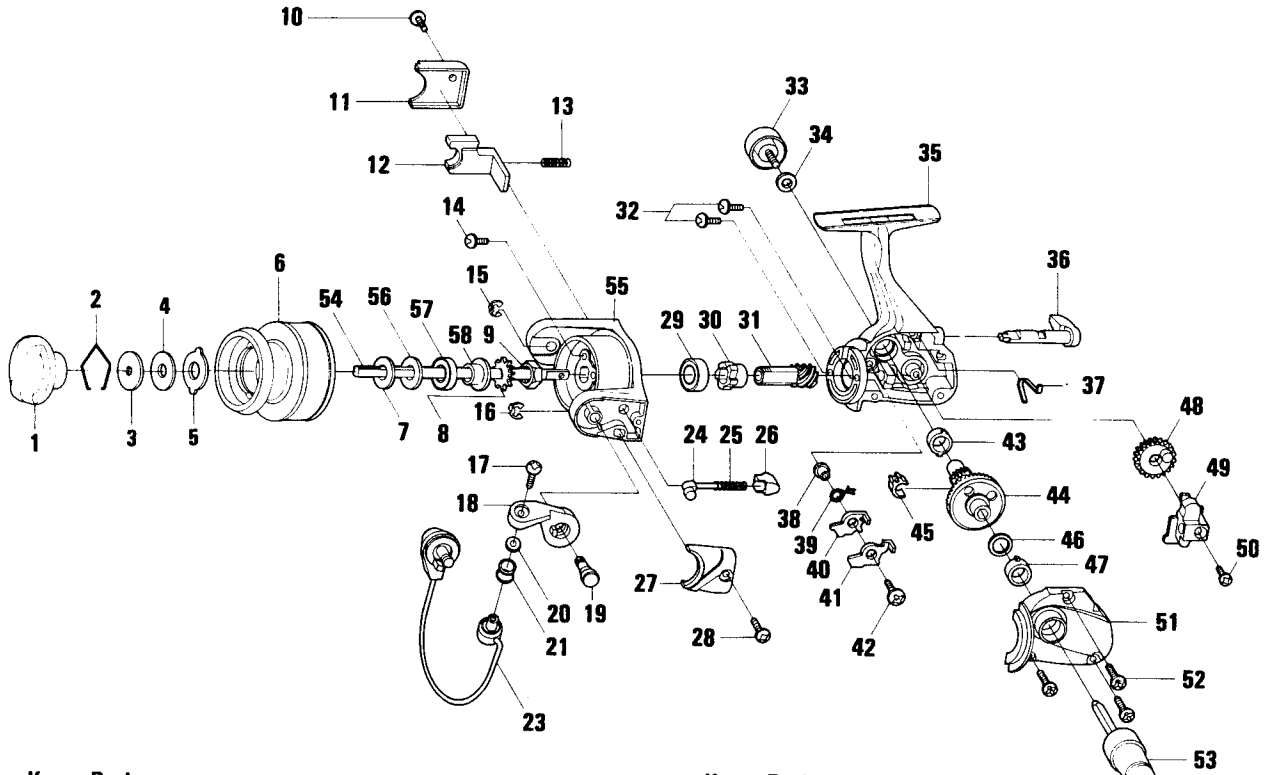

QUANTUM[®] MS00XL

Key No.	Part No.	Description	Price
1	ZU332-3	Drag Knob Assy	5.62
2	KQ038	Drag Retainer	3.58
3	ZU080	Spool Washer "D"	.96
4	KQ029	Spool Washer "B"	.72
5	KQ045	Spool Washer "A"	.96
6	ZU321-3	Spool Assy	10.97
7	GU105-6	Spool Washer	.54
8	AQ037	Spool Click Claw	1.28
9	GU006	Rotor Nut	1.06
10	GU077-3	Kick Lever Cover Screw	.62
11	ZU046-3	Kick Lever Cover	1.70
12	ZU019	Kick Lever	1.22
13	KQ049	Kick Lever Spring	.44
14	GU077-4	Rotor Nut Lock Screw	.69
15	KQ034	"E"-Clip	.15
16	KQ034	"E"-Clip	.15
17	KQ108-3	Bail Screw	.62
18	ZU007	Arm Lever	1.96
19	GU051-7	Arm Lever Pin	1.70
20	EQ017-2	Bail Collar	1.49
21	EQ004	Line Roller B.B.	5.84
23	ZU347-3	Bail Assy	6.59
24	KQ031	Spring Shaft	.56
25	KQ049-3	Arm Lever Spring	.54
26	QL020	Spring Holder	.58
27	ZU087-3	Arm Lever Spring Cover	1.70
28	GU077-3	Arm Lever Spring Cover Screw	.62
29	AQ028	Ball Bearing	6.90
30	GU060	Ratchet Gear	2.71

Key No.	Part No.	Description	Price
31	ZU011	Pinion Gear	3.40
32	GU077	Bearing Screw	.69
33	GU073-6	Handle Screw Cap	2.21
34	GU105	Handle Cap Washer	.64
35	GU001-10	Body	8.03
36	GU090-2	A/R Lever	2.16
37	GU089	Stopper Lever Spring	.96
38	GU091	Stopper Bushing	.96
39	GU061	Stopper Spring	.91
40	GU063	Stopper "A"	.96
41	GU074	Stopper "B"	.96
42	GU077-5	Stopper Screw	.74
43	GU157	Ball Bearing	6.90
44	GU012	Drive Gear	2.49
45	GU086	Silent Cam	.91
46	GU105-8	Drive GearAdj. Washer	.47
47	GU157-2	Ball Bearing	6.75
48	ZU053	O/S Gear	.96
49	GU025	O/S Slider	.96
50	GU100	Main Shaft Screw	.54
51	GU023-10	Body Cover	4.89
52	GU057-2	Body Cover Screw	.79
53	ZU318	Handle Assy	6.59
54	ZU015	Main Shaft	2.28
55	ZU009-3	Rotor	5.67
56	ZU109	Washer	.77
57	GU157	Ball Bearing	6.90
58	ZU139	Bearing Sleeve	1.29

Prices subject to change without notice. Prices do not include postage and handling.

PLEASE ORDER BY PART NUMBER

Rev. 6/95

Zebco Division Brunswick Corporation, Box 270, Tulsa, OK 74101 USA 918-836-5581