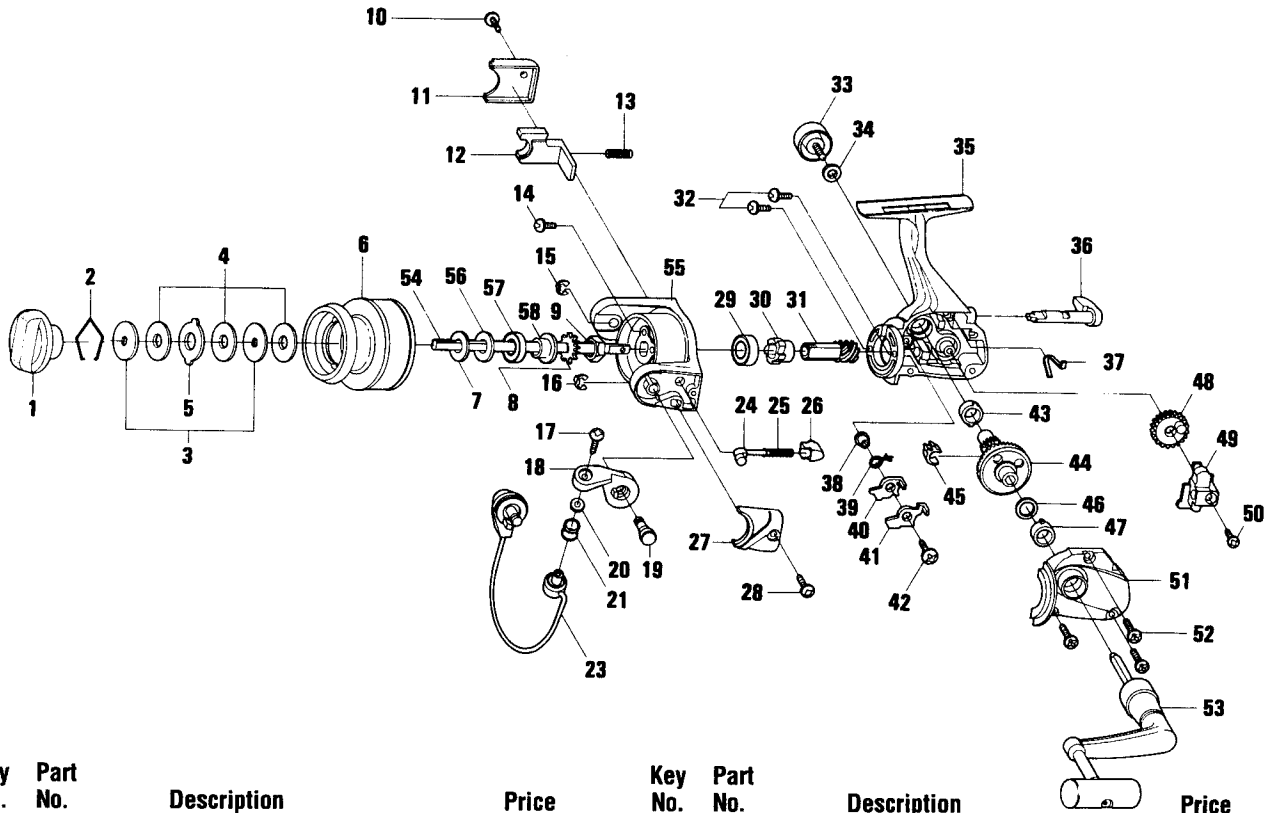

QUANTUM MS1XL

| Key No. | Part No. | Description | Price | Key No. | Part No. | Description | Price |
|---------|----------|------------------------------|-------|---------|----------|------------------------|-------|
| 1 | GU332-5 | Drag Knob Assy | 5.00 | 31 | GU011 | Pinion Gear | 3.40 |
| 2 | GU038 | Drag Retainer | .95 | 32 | GU077 | Bearing Screw | .69 |
| 3 | GU080 | Spool Washer "D" | .79 | 33 | GU073-6 | Handle Screw Cap | 2.21 |
| 4 | GU105-5 | Spool Washer "B" | .79 | 34 | GU105 | Handle Cap Washer | .64 |
| 5 | GU081 | Spool Washer "A" | .79 | 35 | GU001-9 | Body | 8.03 |
| 6 | XU321-2 | Spool Assy | 10.97 | 36 | G&090-2 | A/R Lever | 2.16 |
| 7 | GU105-6 | Spool Washer | .54 | 37 | GU089 | Stopper Lever Spring | .96 |
| 8 | AQ037 | Spool Click Claw | 1.28 | 38 | GU091 | Stopper Bushing | .96 |
| 9 | GU006 | Rotor Nut | 1.06 | 39 | GU061 | Stopper Spring | .91 |
| 10 | GU077-3 | Kick Lever Cover Screw | .62 | 40 | GU063 | Stopper "A" | .96 |
| 11 | GU046-3 | Kick Lever Cover | 1.49 | 41 | GU074 | Stopper "B" | .96 |
| 12 | GU019 | Kick Lever | 1.06 | 42 | GU077-5 | Stopper Screw | .74 |
| 13 | KQ049 | Kick Lever Spring | .44 | 43 | GU157 | Ball Bearing | 6.90 |
| 14 | GU077-4 | Rotor Nut Lock Screw | .69 | 44 | GU012 | Driver Gear | 2.49 |
| 15 | KQ034 | "E"-Clip | .15 | 45 | GU086 | Silent Cam | .91 |
| 16 | KQ034 | "E"-Clip | .15 | 46 | GU105-8 | Drive Gear Adj. Washer | .47 |
| 17 | KQ108-3 | Bail Screw | .62 | 47 | GU157-2 | Ball Bearing | 6.75 |
| 18 | ZU007 | Arm Lever | 1.96 | 48 | GU053 | O/S Gear | 1.11 |
| 19 | GU051-7 | Arm Lever Pin | 1.70 | 49 | GU025 | O/S Slider | .96 |
| 20 | EQ017-2 | Bail Collar | 1.49 | 50 | GU100 | Main Shaft Screw | .54 |
| 21 | EQ004 | Line Roller B.B. | 5.84 | 51 | GU023-9 | Body Cover | 4.89 |
| 23 | ZU347-4 | Bail Assy | 5.92 | 52 | GU057-2 | Body Cover Scrfew | .79 |
| 24 | KQ031 | Spring Shaft | .56 | 53 | ZU318 | Handle Assy | 6.59 |
| 25 | KQ049-3 | Arm Lever Spring | .54 | 54 | GU015 | Main Shaft | 2.66 |
| 26 | QL020 | Spring Holder | .58 | 55 | GU009-7 | Rotor | 5.92 |
| 27 | LU087-3 | Arm Lever Spring Cover | .75 | 56 | ZU109 | Washer | .77 |
| 28 | GU077-3 | Arm Lever Spring Cover Screw | .62 | 57 | GU157 | Ball Bearing | 6.90 |
| 29 | AQ028 | Ball Bearing | 6.90 | 58 | ZU139 | Bearing Sleeve | 1.29 |
| 30 | GU060 | Ratchet Gear | 2.71 | | | | |