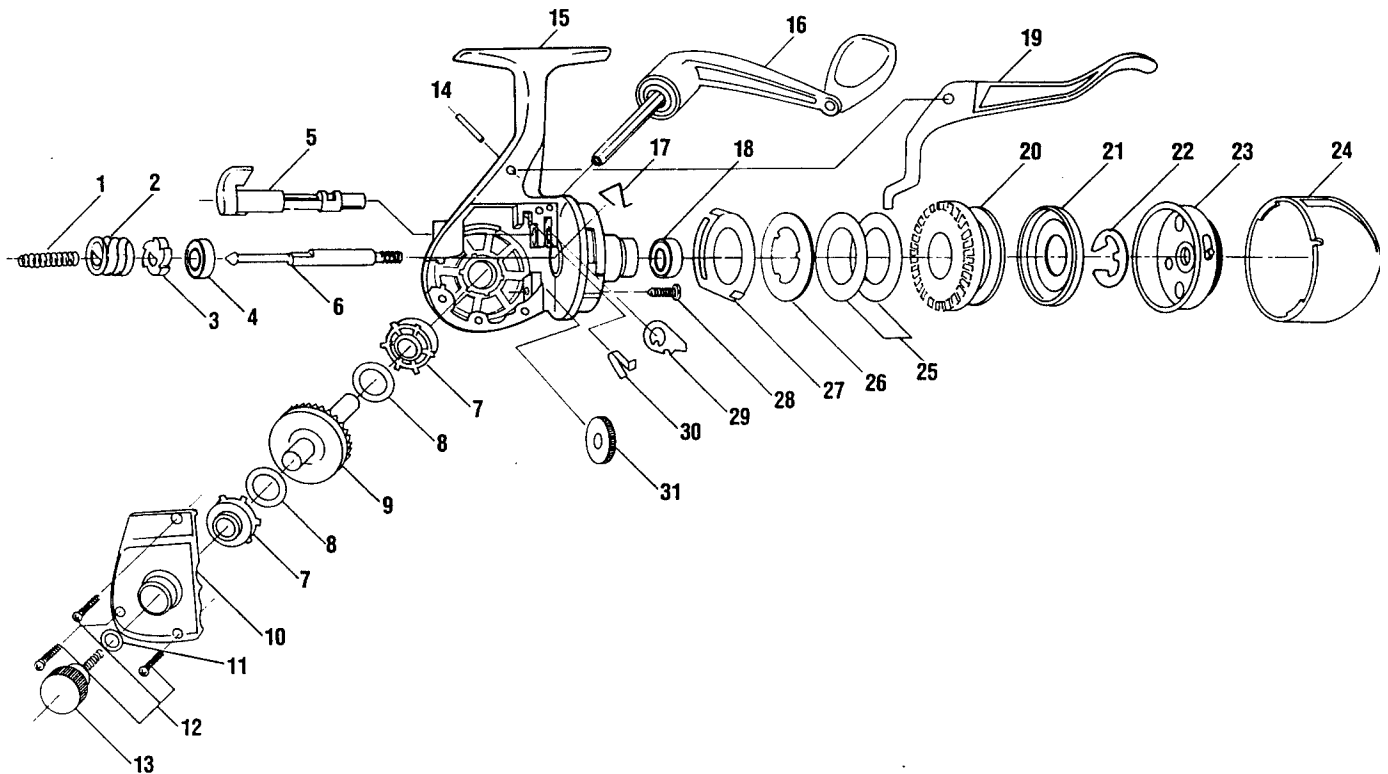

QUANTUM MTC

Key No.	Part No.	Description	Price	Key No.	Part No.	Description	Price
1	BJ020	Center Shaft Spring	.36	16	VE318-04	Crank Handle Assembly	4.50
2	VE011	Pinion	3.35	17	VE061	Anti-Reverse Actuator	.95
3	VE091	Anti-Reverse Ratchet	.40	18	BJ017-01	Bearing Assembly	1.65
4	BE017-01	Center Shaft Bearing	5.90	19	TE350-03	Trigger Assembly	2.63
5	VE002-02	Anti-Reverse Switch	.95	20	BE321-04	Spool Assembly	4.54
6	VE015	Center Shaft	2.75	21	BE036	Spool Lip	1.23
7	VE026	Crank Gear Bushing	1.75	22	XZ034	Spool Clip	.33
8	VE106-02	Shim, Crank Gear .004	.20	23	BE310-02	Spinner Head Assembly	4.73
8	VE106-03	Shim, Crank Gear .002	.20	24	VE324-02	Front Cover Assembly	4.00
9	VE012-03	Crank Gear	1.50	25	BJ108	Flat Washer (Drag)	.38
10	VE023-02	Body Cover	1.15	26	BJ040	Spool Washer	.56
11	MZ088-02	HANDLE SCREW CAP O-RING	.10	27	BJ027	Clutch Ring	1.36
12	VE126-02	Screw, Body Cover	.10	28	BJ054-02	Clutch Screw	.66
13	VE068-02	Handle Screw Cap	.75	29	VE060	Anti-Reverse Pawl	.85
14	VE172	Pin (Trigger)	.15	30	VE030	A/R Switch Spring	.20
15	VE301	Body Assembly	9.75	31	BJ032	Clutch Wheel	.85

Prices subject to change without notice. Prices do not include postage and handling.

PLEASE ORDER BY PART NUMBER

Rev. 5/93

Zebco Division Brunswick Corporation, Box 270, Tulsa, OK 74101 USA 918-836-5581