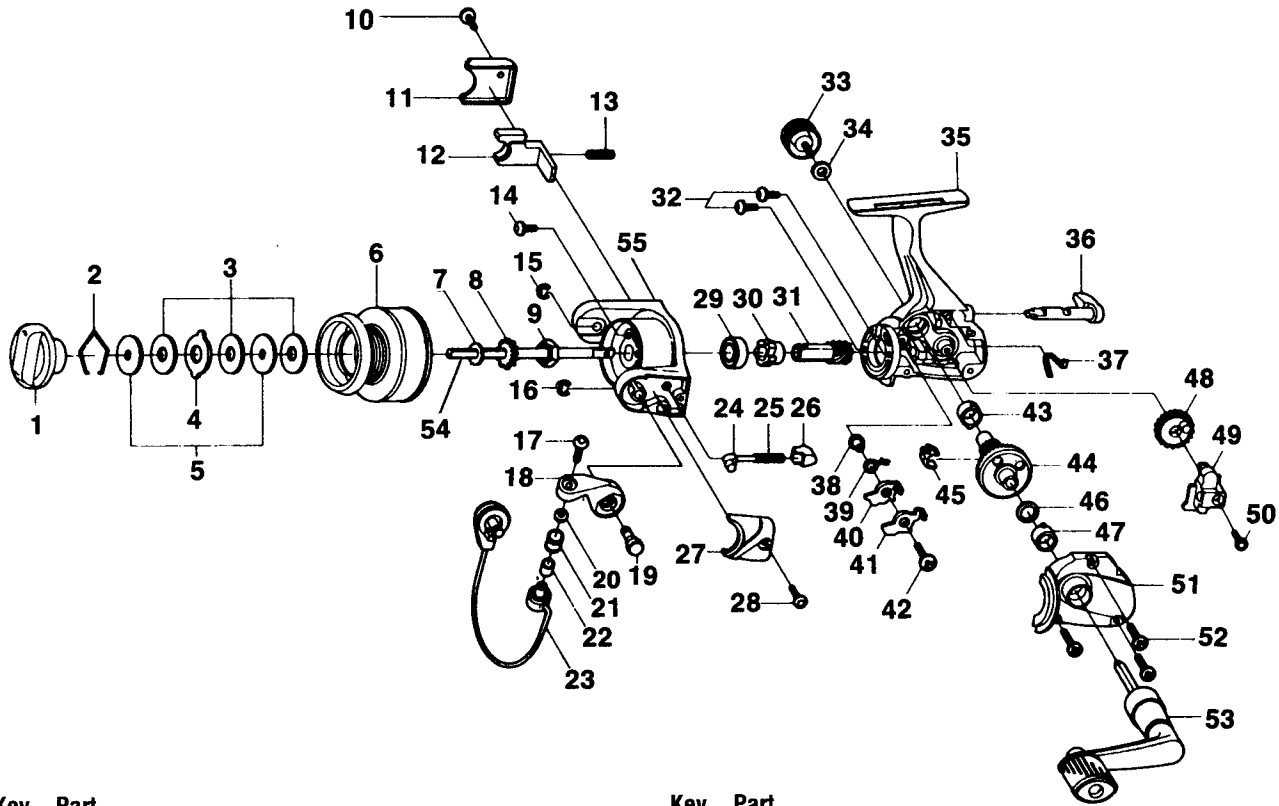

# QUANTUM<sup>®</sup> MX1

Key No.	Part No.	Description	Price	Key No.	Part No.	Description	Price
1	GU332-02	Drag Knob Assembly	2.80	29	AQ028-01	Ball Bearing	6.55
2	GU038-01	Drag Retainer	.25	30	GU060-01	Ratchet Gear	2.00
3	GU105-05	Drag Disc	.65	31	GU011-01	Pinion Gear	1.60
4	GU081-01	Drag Key Washer	.50	32	GU077-01	Bearing Screw	.15
5	GU080-01	Drag D Washer	.50	33	GU073-05	Handle Screw Cap	1.10
6	GU321-12	Spool Assembly	9.85	34	GU105-01	Handle Cap Washer	.10
7	GU105-06	Spool Adjustment Washer	.35	35	GU001-20	Body	3.00
8	GU037-01	Click Gear	.50	36	GU090-01	Anti-Reverse Stopper Lever	1.45
9	GU006-01	Rotor Nut	.30	37	GU089-01	Anti-Reverse Lever Spring	.50
10	GU077-02	Kick Lever Cover Screw	.15	38	GU091-01	Anti-Reverse Pawl Post	.25
11	GU046-02	Kick Lever Cover	.20	39	GU061-01	Anti-Reverse Pawl Spring	.35
12	GU119-01	Kick Lever	.40	40	GU063-01	Anti-Reverse Pawl "A"	.45
13	KQ049-01	Kick Lever Spring	.25	41	GU074-01	Anti-Reverse Pawl "B"	.45
14	GU077-04	Rotor Nut Lock Screw	.15	42	GU077-05	Anti-Reverse Pawl Screw	.15
15	KQ034-01	E-Clip	.15	43	GU027-01	Gear Shaft Bushing	.80
16	KQ034-01	E-Clip	.15	44	GU012-01	Drive Gear	2.80
17	KQ108-03	Line Slider Screw	.85	45	GU086-01	Silent Cam	.40
18	LU007-04	Arm Lever	.75	46	GU105-08	Drive Gear Adj. Washer	.15
19	GU051-02	Arm Lever Pin	.45	47	GU027-01	Body Cover Bushing	.80
20	GU105-07	Line Roller Washer	.15	48	GU053-01	Oscillator Gear	.85
21	MT004-01	Line Roller	1.20	49	GU025-01	Oscillator Slider	.85
22	MT016-02	Line Roller Bushing	.75	50	GU100-01	Main Shaft Screw	.15
23	GU347-25	Bail Assembly	3.55	51	GU023-20	Body Cover	1.65
24	KQ031-01	Arm Lever Spring Pin	.25	52	GU057-02	Body Cover Screw	.77
25	KQ049-03	Arm Lever Spring	.35	53	GU318-28	Handle Assembly	4.20
26	QL020-01	Arm Lever Spring Holder	.30	54	GU015-01	Main Shaft	1.85
27	LU087-05	Arm Lever Spring Cover	.20	55	GU009-11	Rotor	2.94
28	GU077-02	Arm Lever Cover Screw	.15				