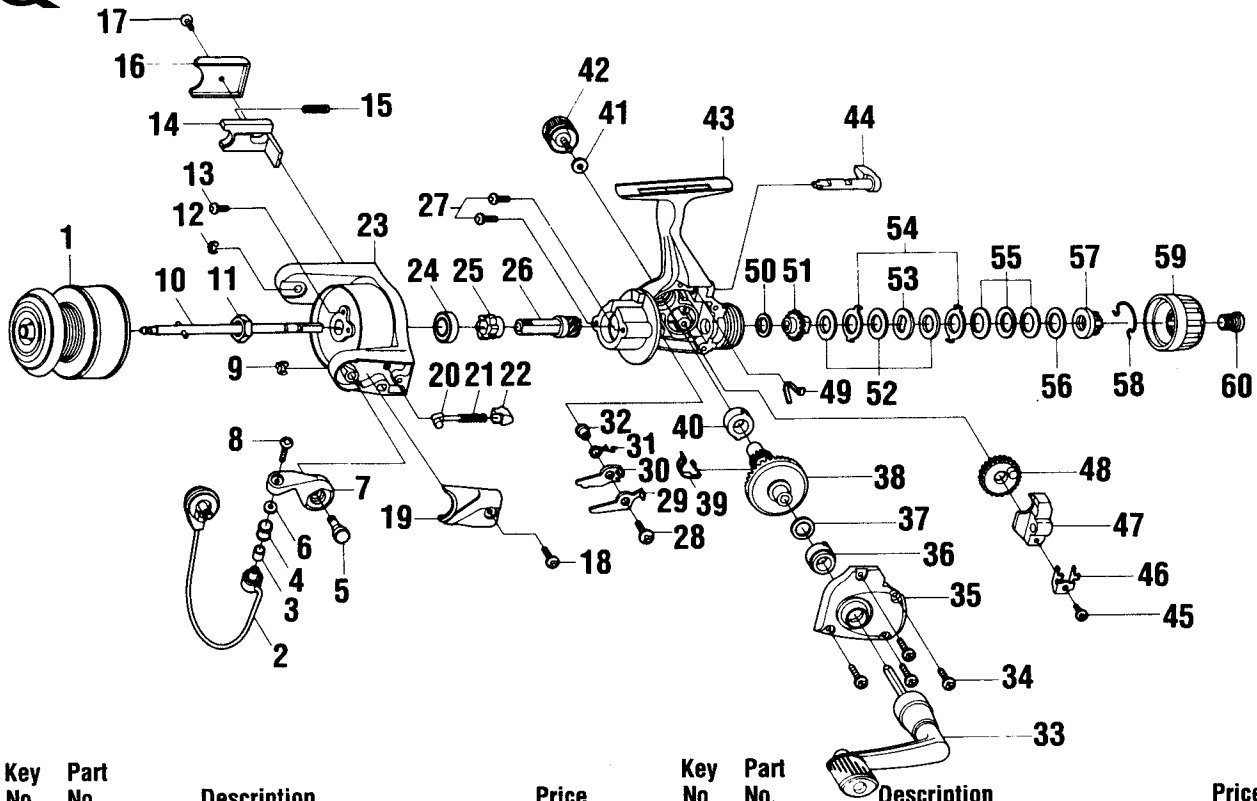

QUANTUM MX3

Key No.	Part No.	Description	Price	Key No.	Part No.	Description	Price
1	JU321-25	Spool Assembly	10.15	31	JU061-01	Anti-Reverse Pawl Spring	1.00
2	GU347-26	Bail Assembly	5.95	32	GU091-02	Anti-Reverse Pawl Post	.70
3	MT016-02	Line Roller Bushing	.75	33	GU318-24	Handle Assembly	5.65
4	MT004-01	Line Roller	1.20	34	JU057-02	Body Cover Screw	.40
5	GU051-03	Arm Lever Pin	1.00	35	JU023-08	Body Cover	2.35
6	GU105-07	Line Roller Washer	.15	36	JU027-01	Gear Shaft Bushing	1.55
7	NU007-02	Arm Lever	1.65	37	GU105-13	Adjustment Washer	.62
8	KQ108-03	Line Slider Screw	.85	38	JU012-01	Drive Gear	3.35
9	KQ034-01	E-Clip	.15	39	JU086-01	Silent Cam	1.10
10	JU315-01	Main Shaft Assembly	1.75	40	JU027-01	Gear Shaft Bushing	1.55
11	GU006-02	Rotor Nut	.80	41	GU105-01	Handle Screw Washer	.10
12	KQ034-01	E-Clip	.15	42	GU073-05	Handle Screw	1.00
13	GU077-04	Rotor Nut Lock Screw	.15	43	JU001-08	Body	10.05
14	JU019-01	Kick Lever	1.00	44	GU090-01	Anti-Reverse Lever	1.45
15	KQ049-06	Kick Lever Spring	.25	45	JU100-01	Oscillator Retainer Screw	.25
16	JU046-02	Kick Lever Cover	.80	46	JU078-01	Oscillator Slide Retainer	.30
17	GU077-03	Kick Lever Cover Screw	.60	47	JU025-01	Oscillator Slider	1.75
18	GU077-03	Arm Lever Cover Screw	.60	48	JU053-01	Oscillator Gear	1.75
19	NU087-02	Arm Lever Spring Cover	.75	49	GU089-01	Anti-Reverse Lever Spring	.50
20	QL031-01	Arm Lever Spring Pin	.75	50	GU105-32	Drag Friction Washer 'A'	.77
21	KQ049-02	Arm Lever Spring	.85	51	JU075-01	Drag Click Gear	1.25
22	QL020-01	Arm Lever Spring Holder	.30	52	GU105-33	Drag Disc	.88
23	JU009-07	Rotor	9.44	53	JU080-01	Drag Washer 'D'	1.00
24	AQ028-06	Ball Bearing	6.10	54	JU081-01	Drag Washer Keyed	1.00
25	JU060-01	Anti-Reverse Ratchet	2.35	55	JU043-01	Drag Spring	1.30
26	JU011-01	Pinion Gear	2.30	56	GU105-19	Drag Washer	.93
27	JU077-01	Bearing Screw	.60	57	JU066-01	Drag Nut	1.25
28	GU077-05	Anti-Reverse Pawl Screw	.15	58	JU083-01	Drag Click Spring	1.85
29	JU063-01	Anti-Reverse Pawl "A" (Cntr)	.95	59	JU032-03	Drag Knob	1.50
30	JU074-01	Anti-Reverse Pawl "B" (On)	.95	60	JU101-01	Drag Knob Screw	1.25